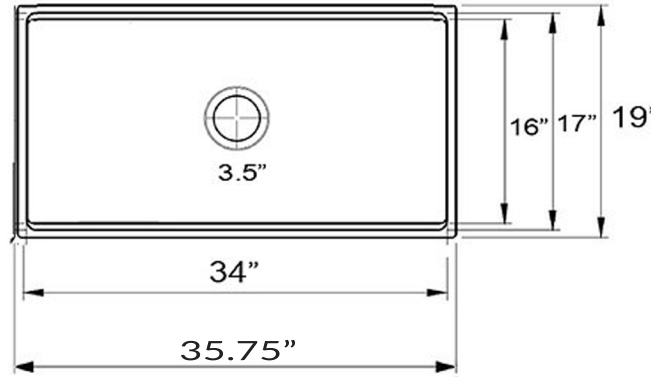

# Cape Collection

Premium Genuine Fireclay Reversible 36-Inch  
Workstation Farmhouse Apron Sink

**Model: T-PS36MBCD**

Top View

Front View

Nominal Dimensions may vary by .25"

Overall Dimensions	Interior Bowl - Basin	Apron Height	Bowl Depth	Drain Dimensions
35.75" x 19" x 10"	34" x 16"	10"	8.875" at drain	3.5" Opening

## Features

- Grid, Drain & Cutting board included
- Built In ledge holds included cutting board
- Premium Fireclay Sink
- Sloped basin for superior drainage
- Material is sound absorbing and stain-resistant
- Non-porous surface is hygienic and scratch resistant
- Nominal dimensions may vary by .25"
- Due to sink thickness - may require an extended flange
- Requires Apron style base cabinet