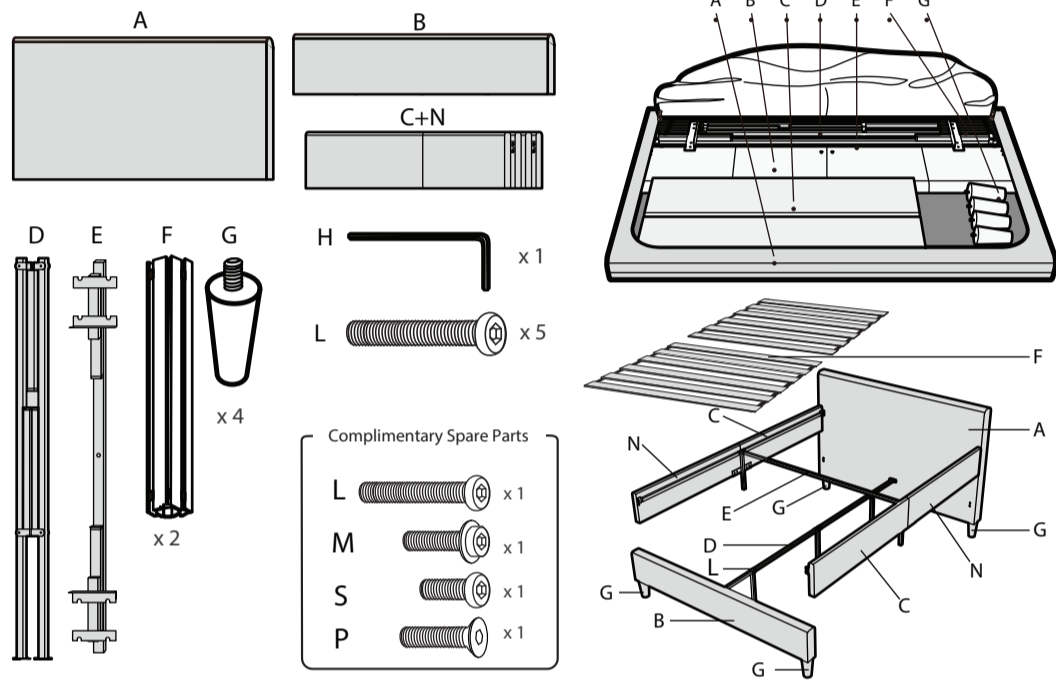

ZINUS

UPHOLSTERED PLATFORM BED FULL/QUEEN SIZE

FULL & QUEEN INSTRUCTIONS

Easy-to-follow assembly video

SCAN ME

Use your smartphone's camera to scan this QR code and watch an easy-to-follow assembly video.

Please be sure to register your product at www.zinus.com/resources/register to receive up to date warranty and product information.

1 Components

2

3

4

5

6

7 ※ Slightly loosen all bolts before assembly

8

9

10

11

12

※ To be fully tighten after placing all side rails.

13

14