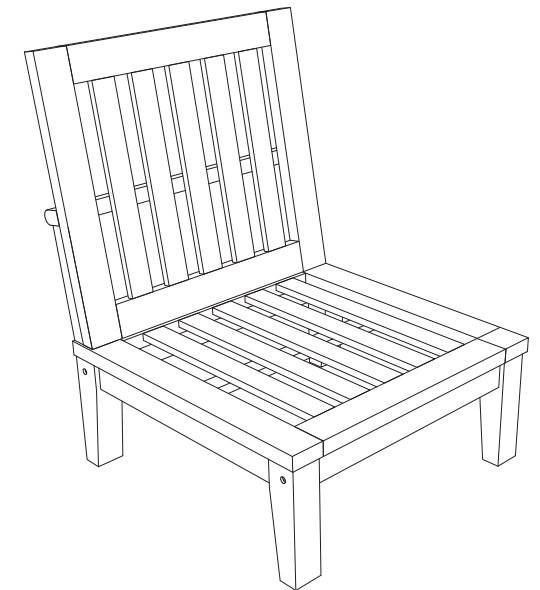

Hardware

M 6 X 4cm = 2 pcs

M 6 X 7cm = 6 pcs

Allen Wrench M4= 1 pcs