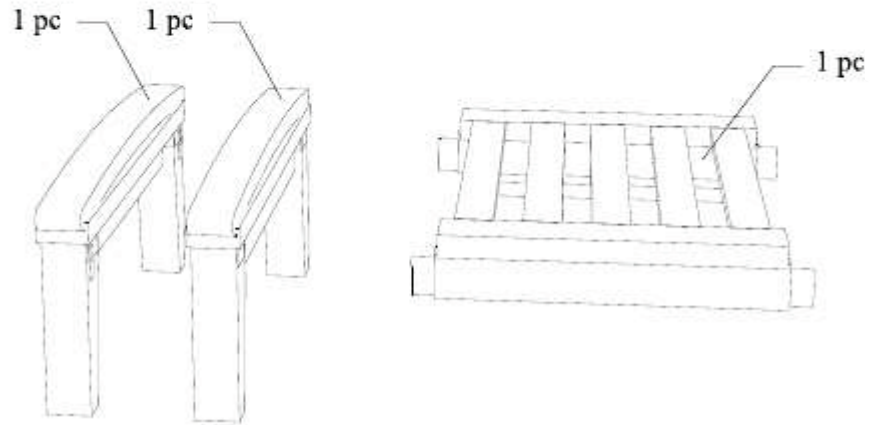

10 PIECE OUTDOOR PATIO TEAK SET

1

2

3

STAINLESS STEEL HARDWARE

M 6 X 7cm = 4 pcs

Allen Wrench = 1 pc

4

1

Hardware

M 6 X 4cm = 2 pcs

M 6 X 7cm = 6 pcs

Allen Wrench M4= 1 pcs

3

2

Hardware

M 8 X 6cm = 8 pcs

Flat Washer M 8 = 8 pcs

Open Wrench M5 = 1 pcs

2

1

Hardware

M 6 X 5cm = 1 pcs

M 6 X 7cm = 6 pcs

Allen Wrench M4= 1 pcs

3

1 pcs

1

2

3

Hardware

M 6 X 6cm