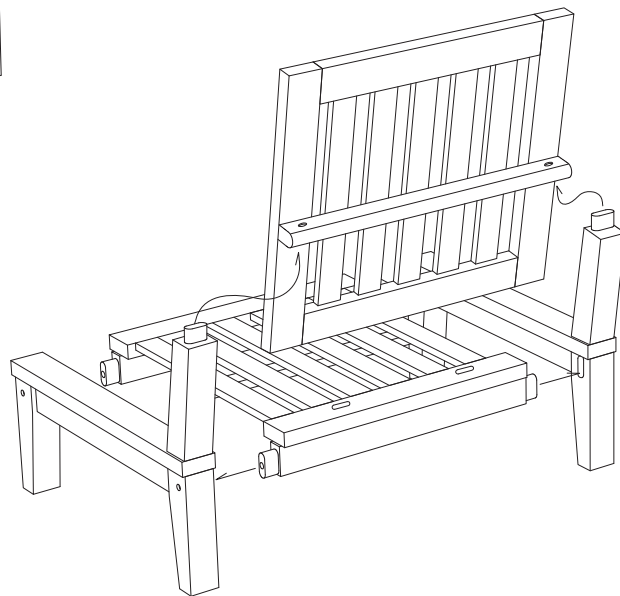

1

Hardware

M 6 X 4cm = 2 pcs

M 6 X 7cm = 6 pcs

Allen Wrench M4= 1 pcs

3

2