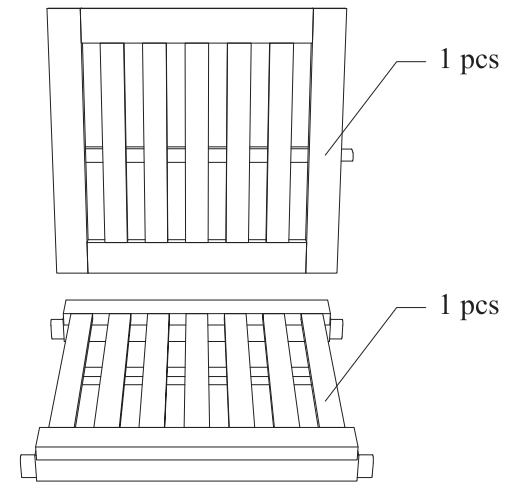

10 PIECE OUTDOOR PATIO TEAK SET

1

2

3

STAINLESS STEEL HARDWARE

M 6 X 7cm = 4 pcs

Allen Wrench = 1 pc

4

1

Hardware

M 6 X 4cm = 2 pcs

M 6 X 7cm = 6 pcs

Allen Wrench M4= 1 pcs

3

2

Hardware

M 8 X 6cm = 8 pcs

Flat Washer M 8 = 8 pcs

Open Wrench M5 = 1 pcs

2

1

Hardware

M 6 X 5cm = 1 pcs

M 6 X 7cm = 6 pcs