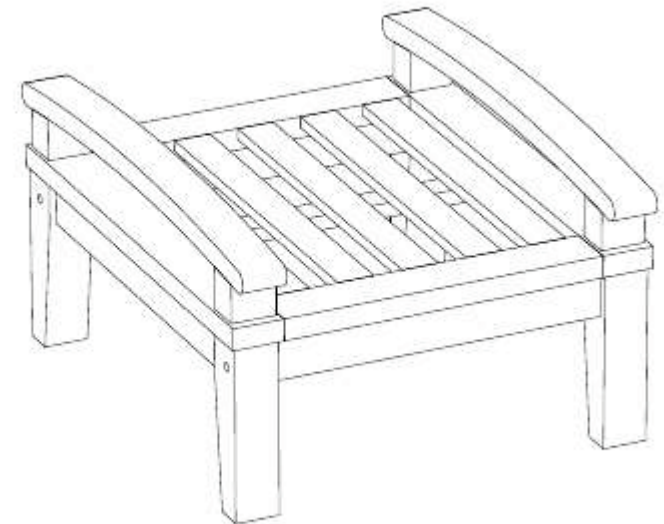

10 PIECE OUTDOOR PATIO TEAK SET

1

2

3

STAINLESS STEEL HARDWARE

M 6 X 7cm = 4 pcs

Allen Wrench = 1 pc

4