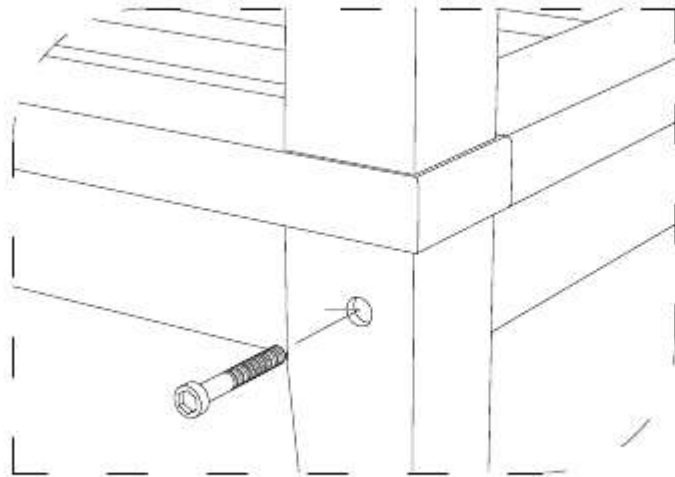

10 PIECE OUTDOOR PATIO TEAK SET

1

2

3

STAINLESS STEEL HARDWARE

M 6 X 7cm = 4 pcs

Allen Wrench = 1 pc

4

1

Hardware

M 6 X 4cm = 2 pcs

M 6 X 7cm = 6 pcs

Allen Wrench M4= 1 pcs

3

2

Hardware

M 8 X 6cm = 8 pcs

Flat Washer M 8 = 8 pcs

Open Wrench M5 = 1 pcs

2

1

Hardware

M 6 X 5cm = 1 pcs

M 6 X 7cm = 6 pcs