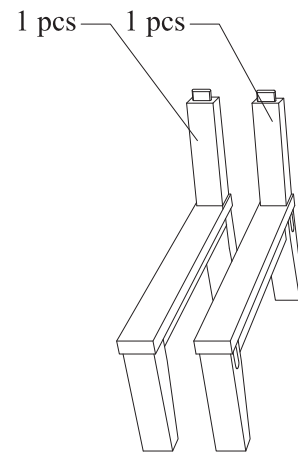

10 PIECE OUTDOOR PATIO TEAK SET

1

2

3

STAINLESS STEEL HARDWARE

M 6 X 7cm = 4 pcs

Allen Wrench = 1 pc

4

1

Hardware

M 6 X 4cm = 2 pcs

M 6 X 7cm = 6 pcs

Allen Wrench M4= 1 pcs

3

2

Hardware

M 8 X 6cm = 8 pcs

Flat Washer M 8 = 8 pcs

Open Wrench M5 = 1 pcs

2

1

Hardware

M 6 X 5cm = 1 pcs

M 6 X 7cm = 6 pcs

M 6 X 7cm

Allen Wrench M4

4

2

1

Hardware

M 6 X 5cm = 1 pcs

M 6 X 7cm = 6 pcs