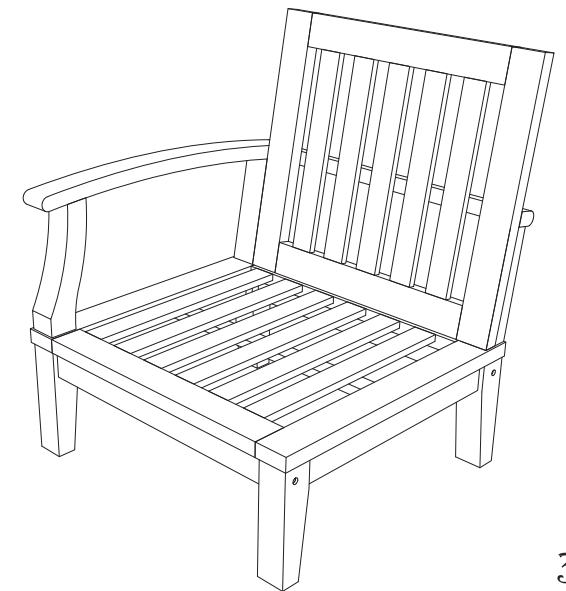

Hardware

M 6 X 5cm = 1 pcs

M 6 X 7cm = 6 pcs

Allen Wrench M4= 1 pcs