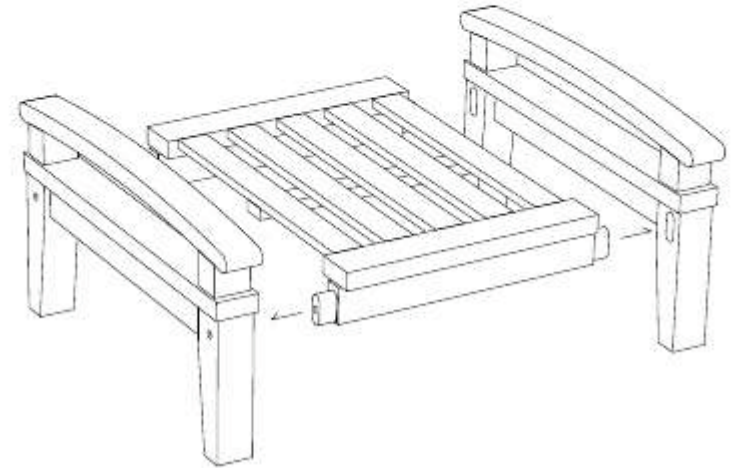

10 PIECE OUTDOOR PATIO TEAK SET

1

2

3

STAINLESS STEEL HARDWARE

M 6 X 7cm = 4 pcs

Allen Wrench = 1 pc

4