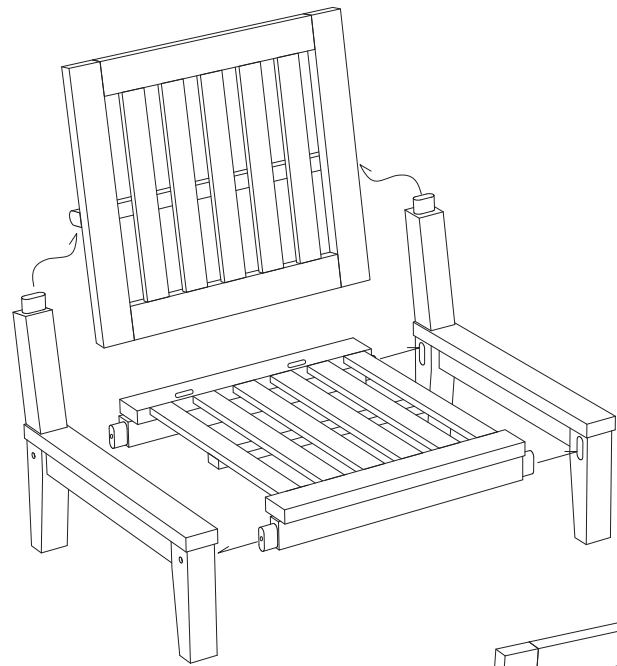

10 PIECE OUTDOOR PATIO TEAK SET

1

2

3

STAINLESS STEEL HARDWARE

M 6 X 7cm = 4 pcs

Allen Wrench = 1 pc

4