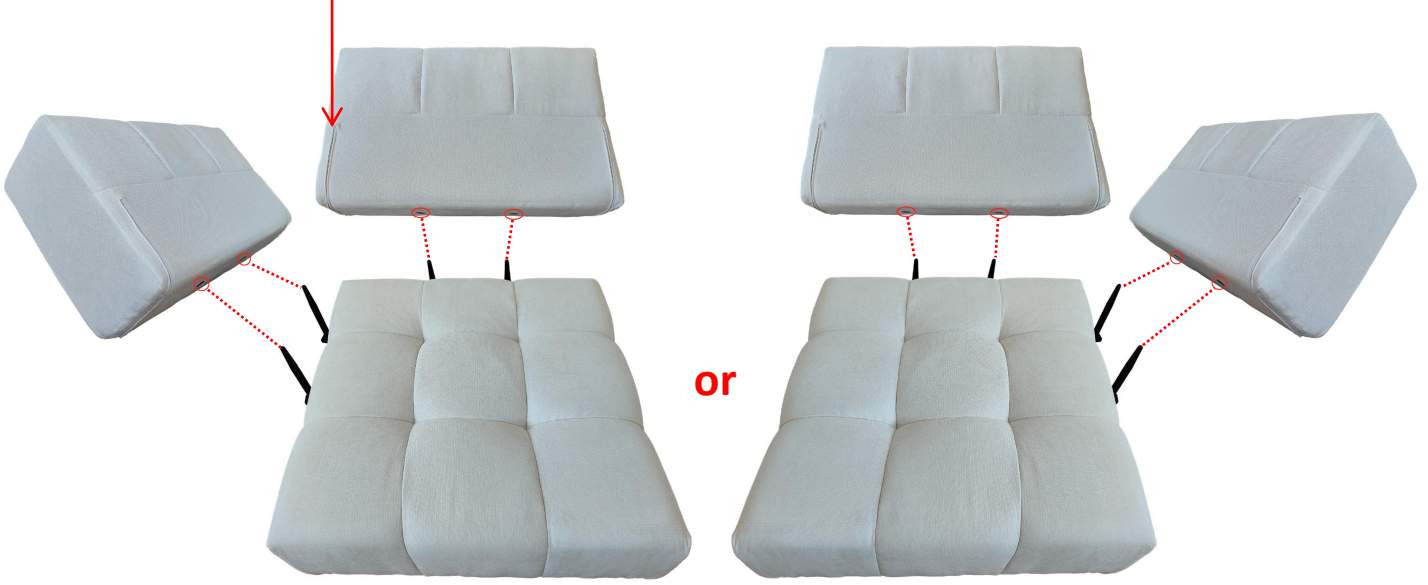

Hardware List		Hardware List	
 Seat	1	 Backrest/Armrest	2
 Back cushion	1	 Legs	4
 Support rods	4	 M8x50mm screw	8

1 Secure the legs of the sofa.

2

3

Pay attention to the direction of one end of the zipper, inward.