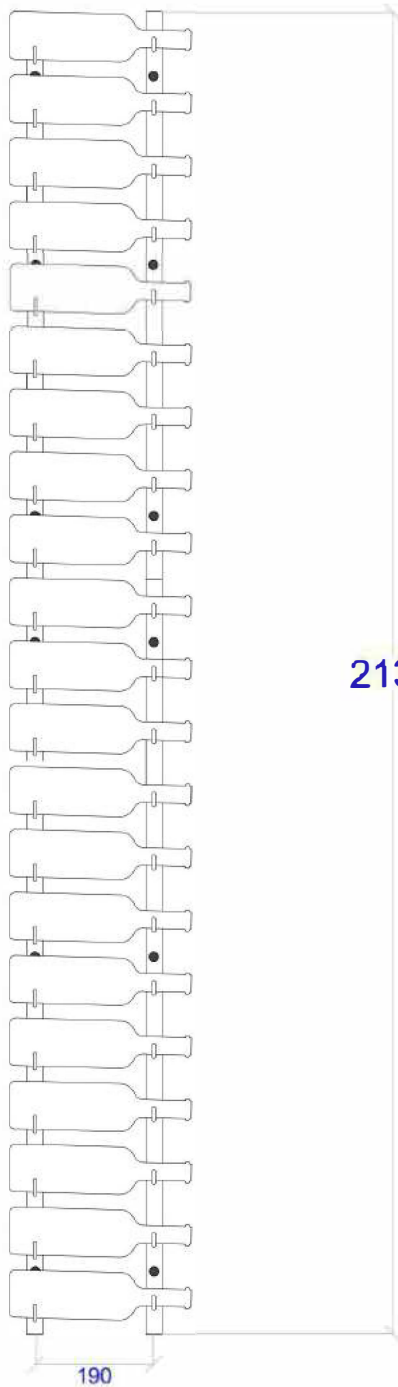

# Wall Series Kits - Spec Sheet

WS7x 2135mm wall mounted 21 bottle high wine rack kit

Height	Depth	Capacity	Width
2135mm	135mm (1)	21 bottles	330mm minimum
	215mm (2)	42 bottles	
	305mm (3)	63 bottles	

WS kits combine two standard racks using supplied connectors to create taller displays

Standard column width is 330mm (can be reduced by interleaving)  
 Wall series racks come in 3, 6, 9 & 12 bottle high versions (each 1, 2 or 3 deep)  
 Wall series kits combine these to create 15, 18, 21 & 24 high displays