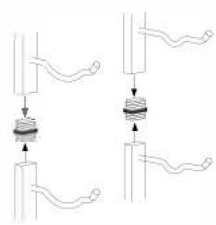

# Wall Series Kits - Spec Sheet

WS7x 2135mm wall mounted 21 bottle high wine rack kit

Height	Depth	Capacity	Width
2135mm	135mm (1)	21 bottles	330mm minimum
	215mm (2)	42 bottles	
	305mm (3)	63 bottles	

WS kits combine two standard racks using supplied connectors to create taller displays

Standard column width is 330mm (can be reduced by interleaving)  
 Wall series racks come in 3, 6, 9 & 12 bottle high versions (each 1, 2 or 3 deep)  
 Wall series kits combine these to create 15, 18, 21 & 24 high displays