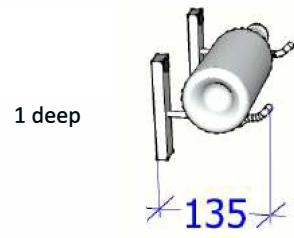

# Wall Series Kits - Spec Sheet

WS7x 2135mm wall mounted 21 bottle high wine rack kit

Height	Depth	Capacity	Width
2135mm	135mm (1)	21 bottles	330mm minimum
	215mm (2)	42 bottles	
	305mm (3)	63 bottles	

WS kits combine two standard racks using supplied connectors to create taller displays

Standard column width is 330mm (can be reduced by interleaving)  
 Wall series racks come in 3, 6, 9 & 12 bottle high versions (each 1, 2 or 3 deep)  
 Wall series kits combine these to create 15, 18, 21 & 24 high displays