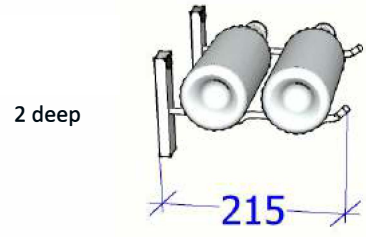

# Wall Series Kits - Spec Sheet

WS7x 2135mm wall mounted 21 bottle high wine rack kit

Height	Depth	Capacity	Width
2135mm	135mm (1)	21 bottles	330mm minimum
	215mm (2)	42 bottles	
	305mm (3)	63 bottles	

WS kits combine two standard racks using supplied connectors to create taller displays

Standard column width is 330mm (can be reduced by interleaving)  
 Wall series racks come in 3, 6, 9 & 12 bottle high versions (each 1, 2 or 3 deep)  
 Wall series kits combine these to create 15, 18, 21 & 24 high displays