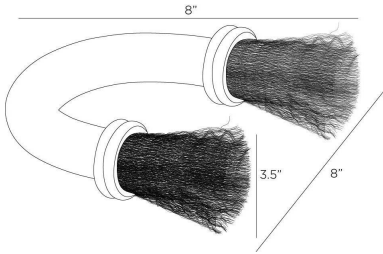

ARTERIO RS

FILLMORE SCULPTURE

AS110
H: 8 IN, W: 8 IN, D: 3.5 IN,
Bronze

This sophisticated curiosity resembles an antique shaving brush, making it an impactful paperweight or desk accessory. Formed of heavy bronze-plated aluminum, it is finished with a crimped fringe of antique brass at either end.

APPEARANCE

Material	Aluminum, Brass
Material Type	Cast
Finish	Bronze, Antique Brass
Top Coat/Sealant	Yes

DIMENSIONS

Foot Print	W: 8 IN, D: 8 IN
------------	------------------

SHIPPING

Product Weight	1.8 lbs
Gross Weight 1	3.06 lbs
Shipping Box 1	H: 8.75 IN, L: 8.25 IN, W: 5.75 IN