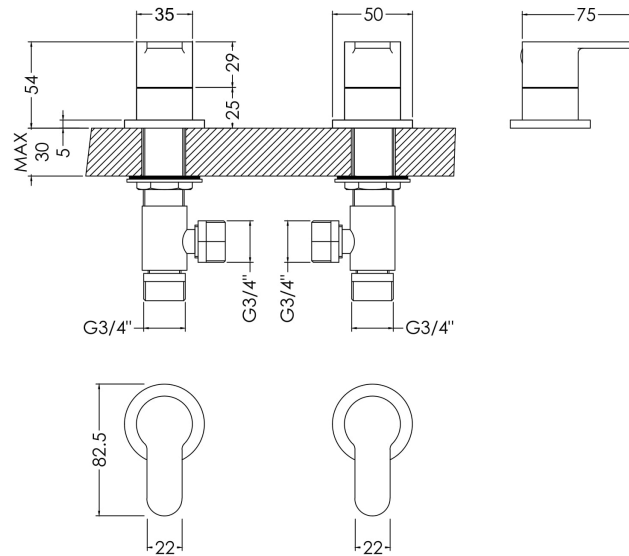

Sales Code: ARV308

Description: Arvan 3/4" Side Valves

Product Dimensions

Height (mm):	54
Width (mm):	35
Depth (mm):	75
Length (mm):	
Nett Weight (kg):	1.28

Packaging Dimensions

Height (mm):	95
Width (mm):	175
Depth (mm):	230
Gross Weight (kg):	1.28

Packaging Data

Box Colour:	White Cardboard Box
Box Qty:	1
Label Size:	100 x 50
Label Colour:	White Label
Label Qty:	1

Outer Box Dimensions (If Applicable)

Height (mm):	500
Width (mm):	380
Depth (mm):	250
Length (mm):	

Gross Weight (kg):	
Barcode:	5056211898641

Product Details

Country of Origin:	China
Fitting Instruction:	Yes
Product Material:	Brass
Control Type:	Manual
Waste Included:	Waste Not Included
Waste Type:	Not Applicable
WRAS Approval: No	Approval No: N/A
Valve/Cartridge Type:	1/4 Turn Ceramic Disc
Colour/Finish:	Chrome
Mount Type:	Deck
Operating Pressure (bar):	0.5

Flow Rates: (Litres Per Min)	0.1 bar: 8.1	0.5 bar: 18.3	1 bar: 26	2 bar: 36.9	3 bar: 45.4
Pipe Size:	3/4"				
Pipe Centres:	N/A				