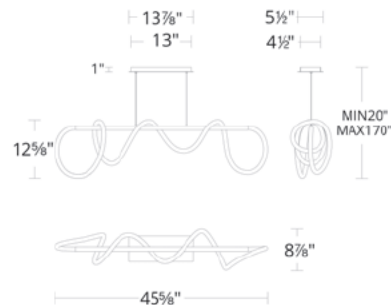

WAC LIGHTING

Tightrope

Linear Pendant 3000K

Model & Size	Color Temp	Finish	LED Watts	LED Lumens	Delivered Lumens
○ PD-35246 46"	3000K	○ BK Black	30W	4000	2736

Fixture Type: _____
Catalog Number: _____
Project: _____
Location: _____

Example: **PD-35246-BK**

For custom requests please contact customs@wacighting.com

FEATURES

- Omnidirectional diffused illumination
- Adjustable silicone diffuser to create desired look
- Low profile, adjustable powered aircraft cables for an ultra-clean look
- Slide-on rectangular canopy design with minimal hardware
- May be mounted on a sloped ceiling
- Driver concealed within the canopy
- 5 Year warranty

SPECIFICATIONS

Color Temp:	3000K
Input:	120-277V, 50/60Hz
CRI	90
Dimming:	ELV: 100-10% , 0-10V: 100-5% , TRIAC: 100-10%
Rated Life:	50,000 Hours
Standards:	ETL, cETL, Title 24 JA8 Compliant, Damp Location Listed
Construction	Aluminum body, silicone diffuser

FINISHES:

Black

LINE DRAWING

PD-35246