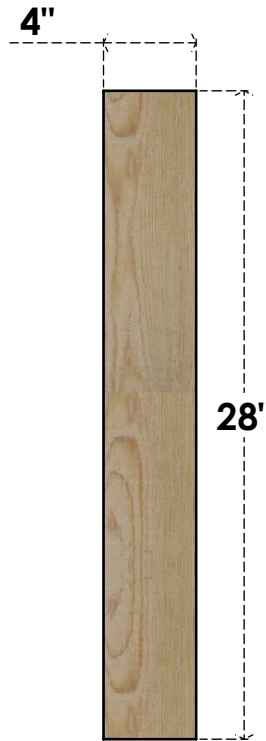

BRC04X22X28TRA00RDF

4"W X 22"D X 28"H TRADITIONAL ROUGH SAWN BRACE, DOUGLAS FIR

SIDE

FRONT

EKENA MILLWORK
2300 WEST MAIN ST.
CLARKSVILLE, TX 75426
TOLL FREE: 866-607-0453
WWW.EKENAMILLWORK.COM

NOTES

1. INSTALLATION TO BE COMPLETED IN ACCORDANCE WITH MANUFACTURER'S SPECIFICATIONS.
2. DRAWING MAY NOT BE TO SCALE
3. THIS DRAWING IS INTENDED FOR DESIGN AND PLANNING PURPOSES ONLY.
4. ALL INFORMATION CONTAINED HEREIN WAS CURRENT AT THE TIME OF DEVELOPMENT BUT MUST BE REVIEWED AND APPROVED BY THE PRODUCT MANUFACTURER TO BE CONSIDERED ACCURATE.
5. PRODUCTS ARE NOT KILN DRIED. THIS ITEM IS UNIQUE AND WILL CONTAIN THE NATURAL VARIATIONS THAT THE WOOD SPECIES OFFERS. THIS MAY RESULT IN VARIATIONS UP TO 1/4"