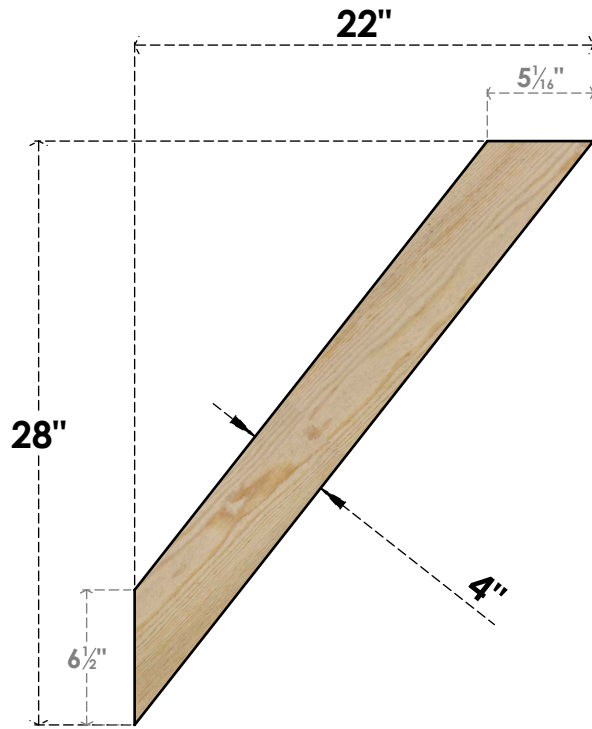

BRC04X22X28TRA00RDF

4"W X 22"D X 28"H TRADITIONAL ROUGH SAWN BRACE, DOUGLAS FIR

SIDE

FRONT

EKENA MILLWORK
2300 WEST MAIN ST.
CLARKSVILLE, TX 75426
TOLL FREE: 866-607-0453
WWW.EKENAMILLWORK.COM

NOTES

1. INSTALLATION TO BE COMPLETED IN ACCORDANCE WITH MANUFACTURER'S SPECIFICATIONS.
2. DRAWING MAY NOT BE TO SCALE
3. THIS DRAWING IS INTENDED FOR DESIGN AND PLANNING PURPOSES ONLY.
4. ALL INFORMATION CONTAINED HEREIN WAS CURRENT AT THE TIME OF DEVELOPMENT BUT MUST BE REVIEWED AND APPROVED BY THE PRODUCT MANUFACTURER TO BE CONSIDERED ACCURATE.
5. PRODUCTS ARE NOT KILN DRIED. THIS ITEM IS UNIQUE AND WILL CONTAIN THE NATURAL VARIATIONS THAT THE WOOD SPECIES OFFERS. THIS MAY RESULT IN VARIATIONS UP TO 1/4"