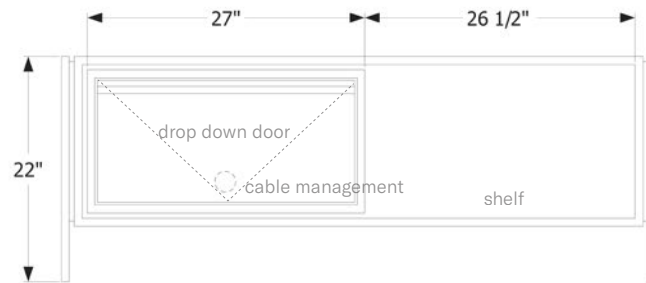

UNITS CASE GOODS
LOW UNIT SMALL

SKU
A-U-LU-S

DIMENSIONS
58" W | 16" D | 22" H

Cable management

UNITS CASE GOODS
LOW UNIT MEDIUM

SKU
A-U-LU-M

DIMENSIONS
75 1/2" W | 16" D | 22" H

Cable management

UNITS CASE GOODS
LOW UNIT LARGE

SKU
A-U-LU-L

DIMENSIONS
94" W | 16" D | 22" H

Cable management