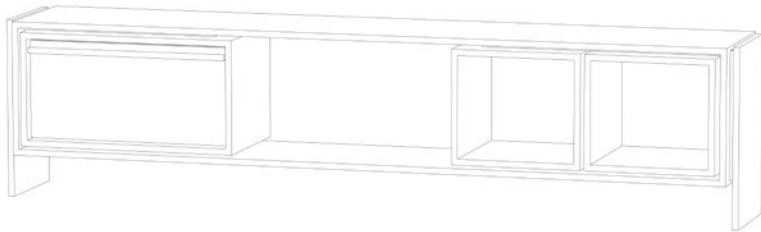

UNITS CASE GOODS
LOW UNIT SMALL

SKU
A-U-LU-S

DIMENSIONS
58" W | 16" D | 22" H

Cable management

UNITS CASE GOODS
LOW UNIT MEDIUM

SKU
A-U-LU-M

DIMENSIONS
75 1/2" W | 16" D | 22" H

Cable management

UNITS CASE GOODS
LOW UNIT LARGE

SKU
A-U-LU-L

DIMENSIONS
94" W | 16" D | 22" H

Cable management