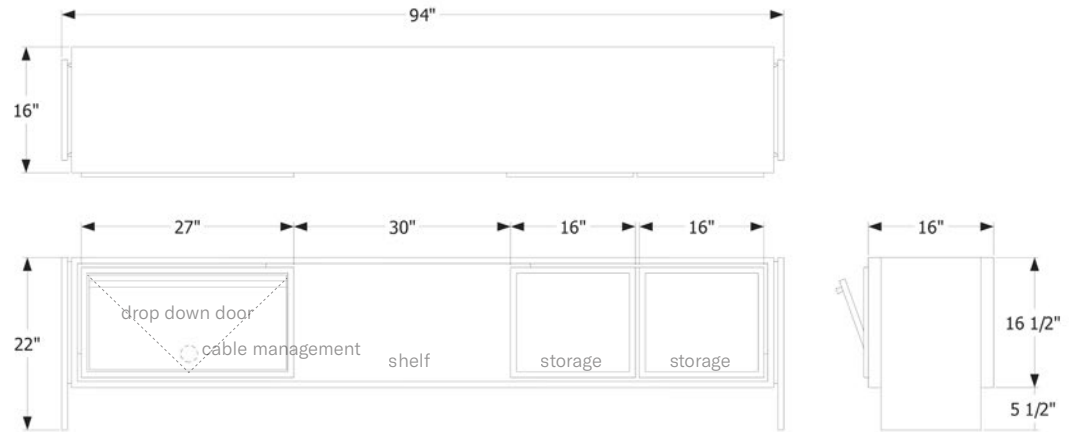

UNITS CASE GOODS
LOW UNIT SMALL

SKU
A-U-LU-S

DIMENSIONS
58" W | 16" D | 22" H

Cable management

UNITS CASE GOODS
LOW UNIT MEDIUM

SKU
A-U-LU-M

DIMENSIONS
75 1/2" W | 16" D | 22" H

Cable management

UNITS CASE GOODS
LOW UNIT LARGE

SKU
A-U-LU-L

DIMENSIONS
94" W | 16" D | 22" H

Cable management