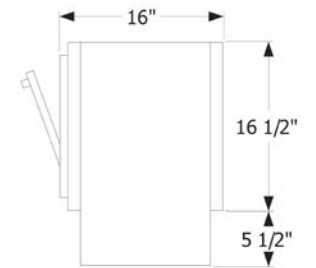

UNITS CASE GOODS
LOW UNIT SMALL

SKU
A-U-LU-S

DIMENSIONS
58" W | 16" D | 22" H

Cable management

UNITS CASE GOODS
LOW UNIT MEDIUM

SKU
A-U-LU-M

DIMENSIONS
75 1/2" W | 16" D | 22" H

Cable management

UNITS CASE GOODS
LOW UNIT LARGE

SKU
A-U-LU-L

DIMENSIONS
94" W | 16" D | 22" H

Cable management