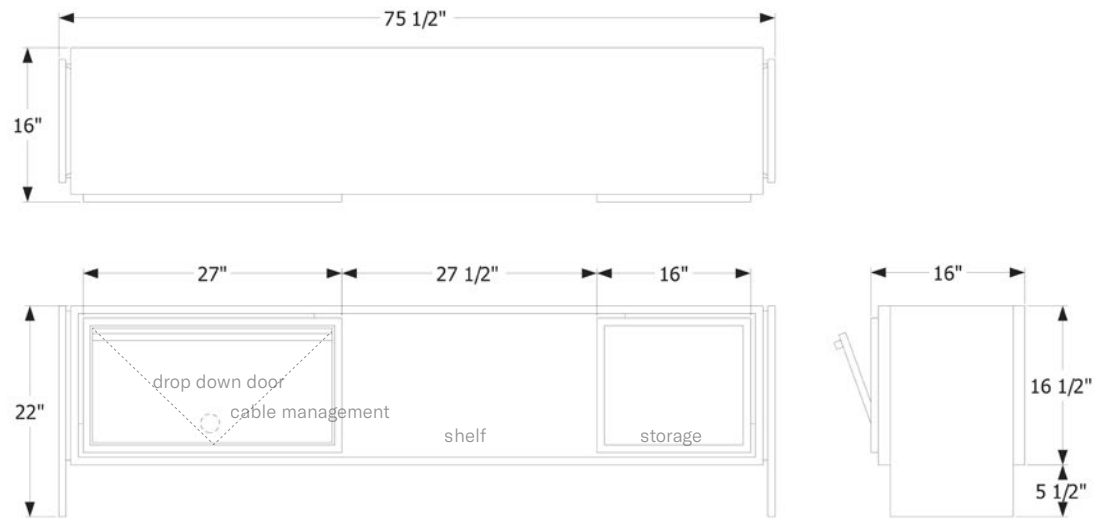

UNITS CASE GOODS
LOW UNIT SMALL

SKU
A-U-LU-S

DIMENSIONS
58" W | 16" D | 22" H

Cable management

UNITS CASE GOODS
LOW UNIT MEDIUM

SKU
A-U-LU-M

DIMENSIONS
75 1/2" W | 16" D | 22" H

Cable management

UNITS CASE GOODS
LOW UNIT LARGE

SKU
A-U-LU-L

DIMENSIONS
94" W | 16" D | 22" H

Cable management