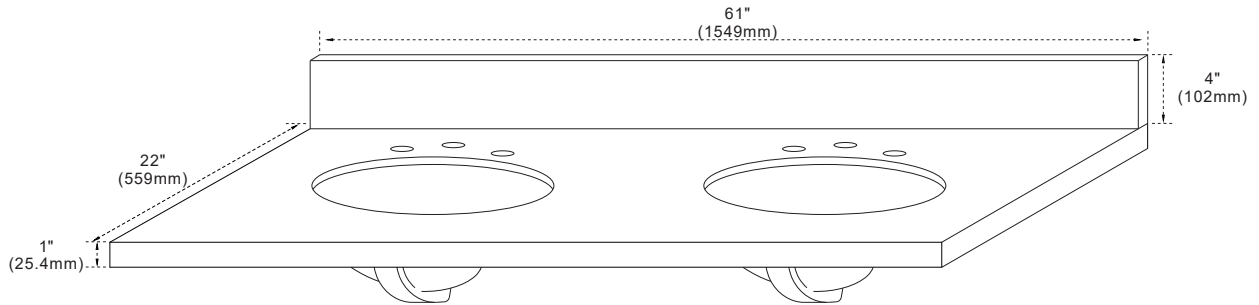

Model: 430001-61-QWO Countertop

Features

- Genuine Quartz
- Double 15.1" oval under mount sink cutout
- 8" wide spread faucet holes
- Matching 4" height backsplash available for purchase (**sold separately, not included**)
- Solid 1" counter top thickness

TOP VIEW

SIDE VIEW

NOTE: SINK STYLE, SHAPE, FAUCET HOLES, CUTOUT ON TOP, VANITY MAY VARY FROM THE PICTURE ABOVE. INSTRUCTIONAL PURPOSE ONLY.