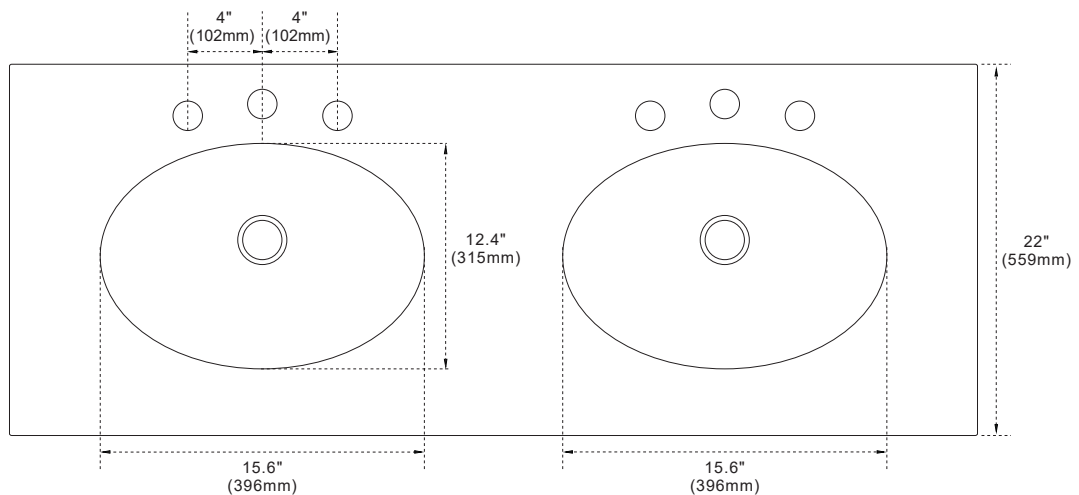

Model: 430001-61-QWO Countertop

Features

- Genuine Quartz
- Double 15.1" oval under mount sink cutout
- 8" wide spread faucet holes
- Matching 4" height backsplash available for purchase (**sold separately, not included**)
- Solid 1" counter top thickness

TOP VIEW

SIDE VIEW

NOTE: SINK STYLE, SHAPE, FAUCET HOLES, CUTOUT ON TOP, VANITY MAY VARY FROM THE PICTURE ABOVE. INSTRUCTIONAL PURPOSE ONLY.