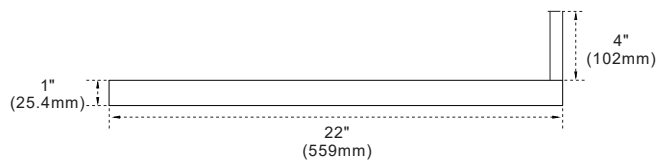

Model: 430001-61-QWO Countertop

Features

- Genuine Quartz
- Double 15.1" oval under mount sink cutout
- 8" wide spread faucet holes
- Matching 4" height backsplash available for purchase (**sold separately, not included**)
- Solid 1" counter top thickness

TOP VIEW

SIDE VIEW

NOTE: SINK STYLE, SHAPE, FAUCET HOLES, CUTOUT ON TOP, VANITY MAY VARY FROM THE PICTURE ABOVE. INSTRUCTIONAL PURPOSE ONLY.