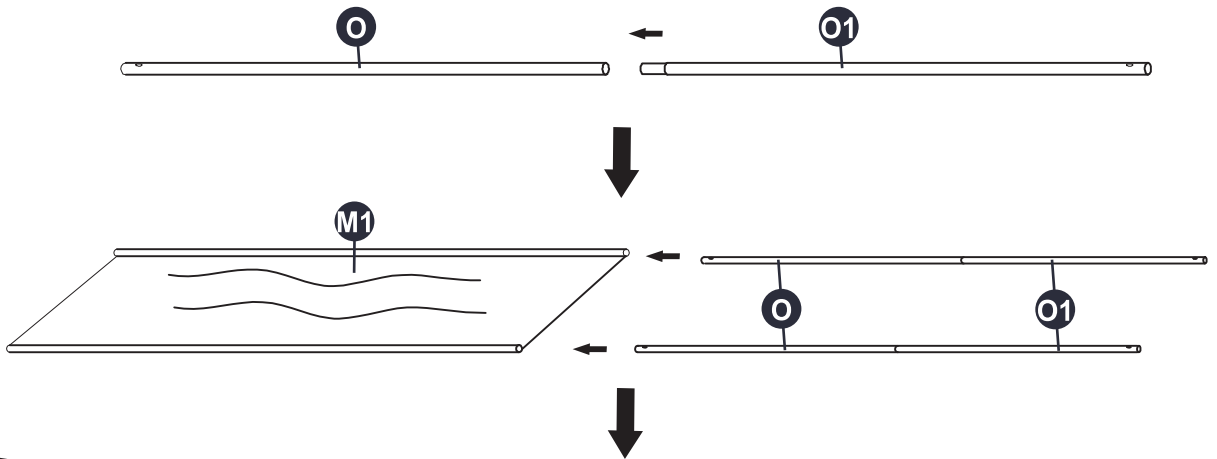

PERGOLA INSTALLATION STEPS

STEP 8