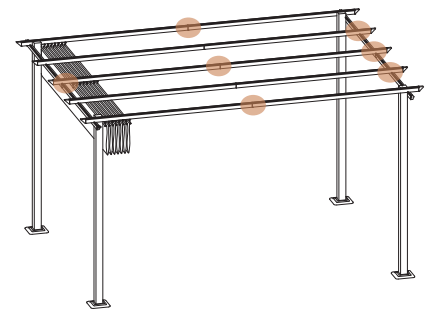

PERGOLA INSTALLATION STEPS

STEP 6

Note:

Slide N into the slide rail.
The pull ring of the top cloth is installed on the side of legs A1 and B1.

E-mail:
support@happatio.com

Social Media

PERGOLA INSTALLATION STEPS

STEP 7

Note:

To better secure the tarp, one pulley is installed on the left side of H4, and the remaining pulleys are installed on the right side of H4.

E-mail:
support@happatio.com

Social Media

PERGOLA INSTALLATION STEPS