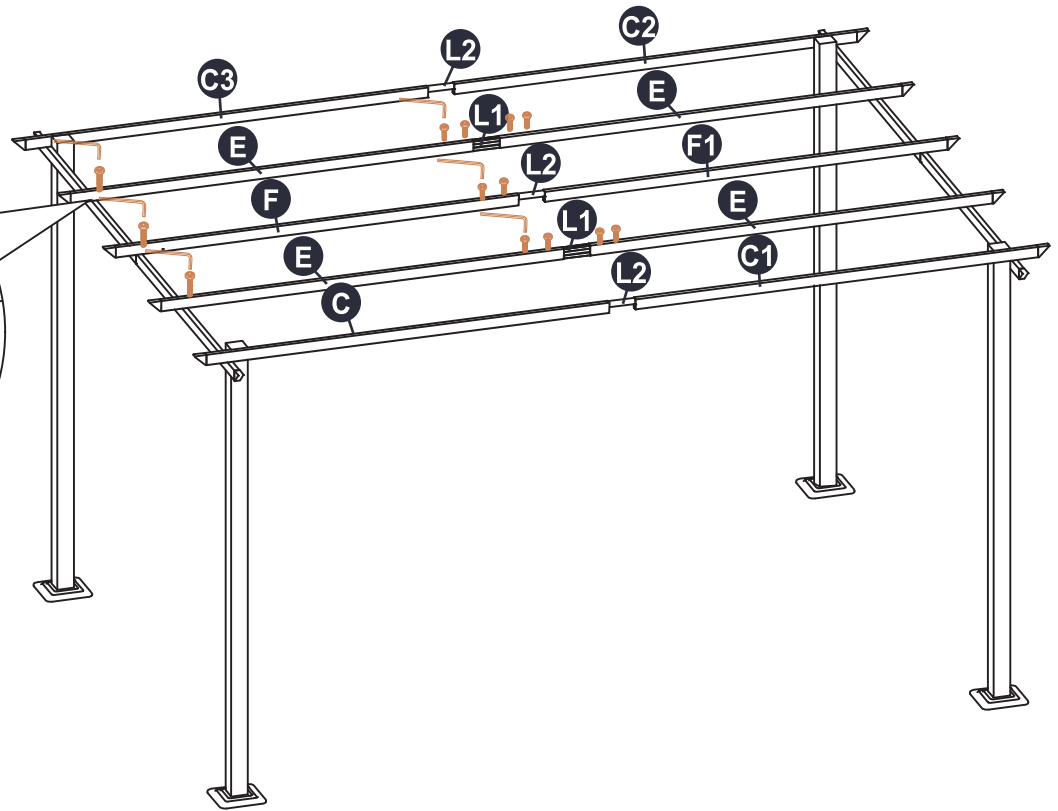

E-mail:
support@happatio.com

Social Media

PERGOLA INSTALLATION STEPS

STEP 4

Q
Wrench
1PC

H
M6X15MM Bolt
10PCS

H2
M6X70MM Bolt
3PCS

E-mail:
support@happatio.com

Social Media

PERGOLA INSTALLATION STEPS

STEP 5

R
Nut Wrench
1PC

N
24PCS

Note:
For all 24 pulley assembly points,
this process will remain the same.

Social Media

E-mail:
support@happatio.com

PERGOLA INSTALLATION STEPS

STEP 6

Note:

Slide N into the slide rail.
The pull ring of the top cloth is installed on the side of legs A1 and B1.

E-mail:
support@happatio.com

Social Media

PERGOLA INSTALLATION STEPS