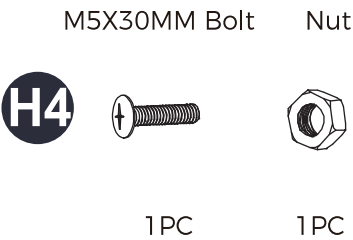

PERGOLA INSTALLATION STEPS

H E-mail: support@happatio.com