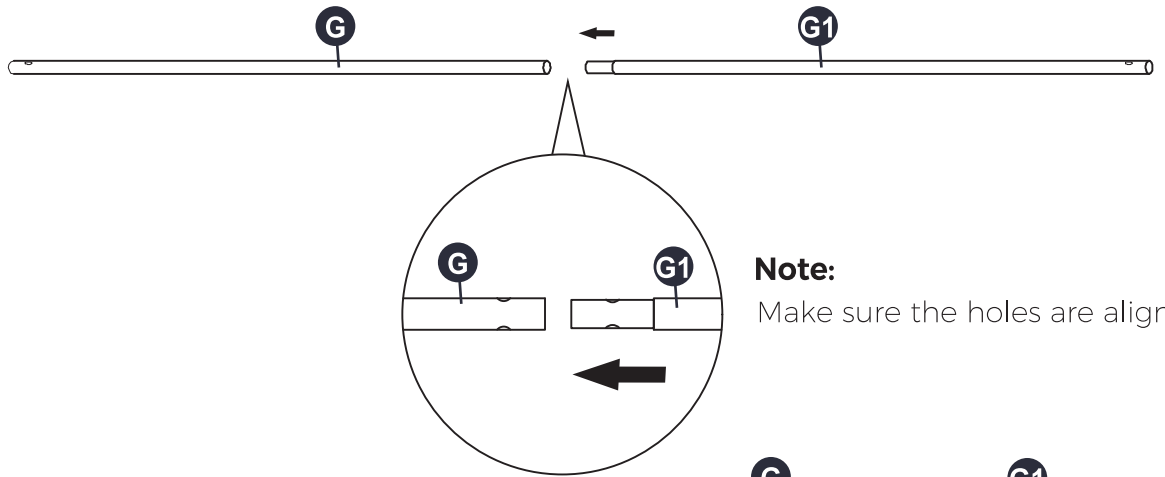

Social Media

PERGOLA INSTALLATION STEPS

STEP 5

R
Nut Wrench
1PC

N
24PCS

Note:
For all 24 pulley assembly points,
this process will remain the same.

Social Media

E-mail:
support@happatio.com

PERGOLA INSTALLATION STEPS

STEP 6

Note:

Slide N into the slide rail.
The pull ring of the top cloth is installed on the side of legs A1 and B1.

E-mail:
support@happatio.com

Social Media

PERGOLA INSTALLATION STEPS