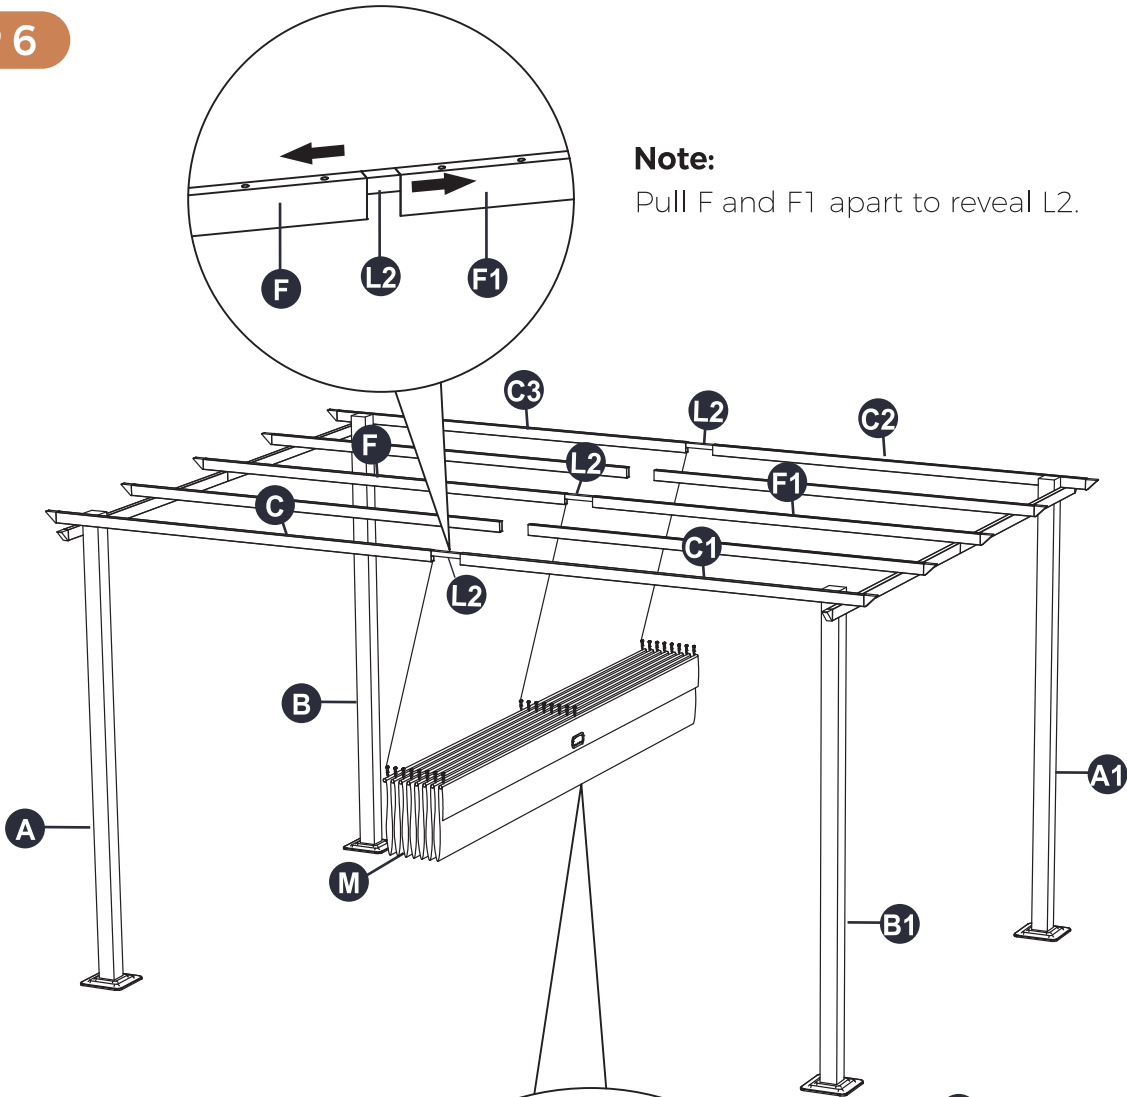

Social Media

PERGOLA INSTALLATION STEPS

STEP 5

R
Nut Wrench
1PC

N
24PCS

Note:
For all 24 pulley assembly points,
this process will remain the same.

Social Media

E-mail:
support@happatio.com

PERGOLA INSTALLATION STEPS

STEP 6

Note:

Slide N into the slide rail.
The pull ring of the top cloth is installed on the side of legs A1 and B1.

E-mail:
support@happatio.com

Social Media

PERGOLA INSTALLATION STEPS