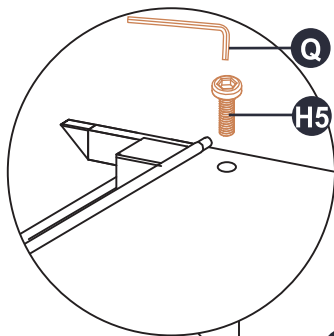

PERGOLA INSTALLATION STEPS

STEP 6

Note:

Slide N into the slide rail.
The pull ring of the top cloth is installed on the side of legs A1 and B1.

E-mail:
support@happatio.com

Social Media

PERGOLA INSTALLATION STEPS

STEP 7

Note:

To better secure the tarp, one pulley is installed on the left side of H4, and the remaining pulleys are installed on the right side of H4.

E-mail:
support@happatio.com

Social Media

PERGOLA INSTALLATION STEPS

STEP 8

Note:
Magnets are installed help
keep the tarp taut

E-mail:
support@happatio.com

Social Media

PERGOLA INSTALLATION STEPS

STEP 9

P

8PCS