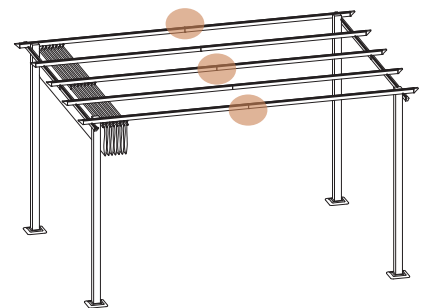

Social Media

PERGOLA INSTALLATION STEPS

STEP 5

R
Nut Wrench
1PC

N
24PCS

Note:
For all 24 pulley assembly points,
this process will remain the same.

Social Media

E-mail:
support@happatio.com

PERGOLA INSTALLATION STEPS

STEP 6

Note:

Slide N into the slide rail.
The pull ring of the top cloth is installed on the side of legs A1 and B1.

E-mail:
support@happatio.com

Social Media

PERGOLA INSTALLATION STEPS