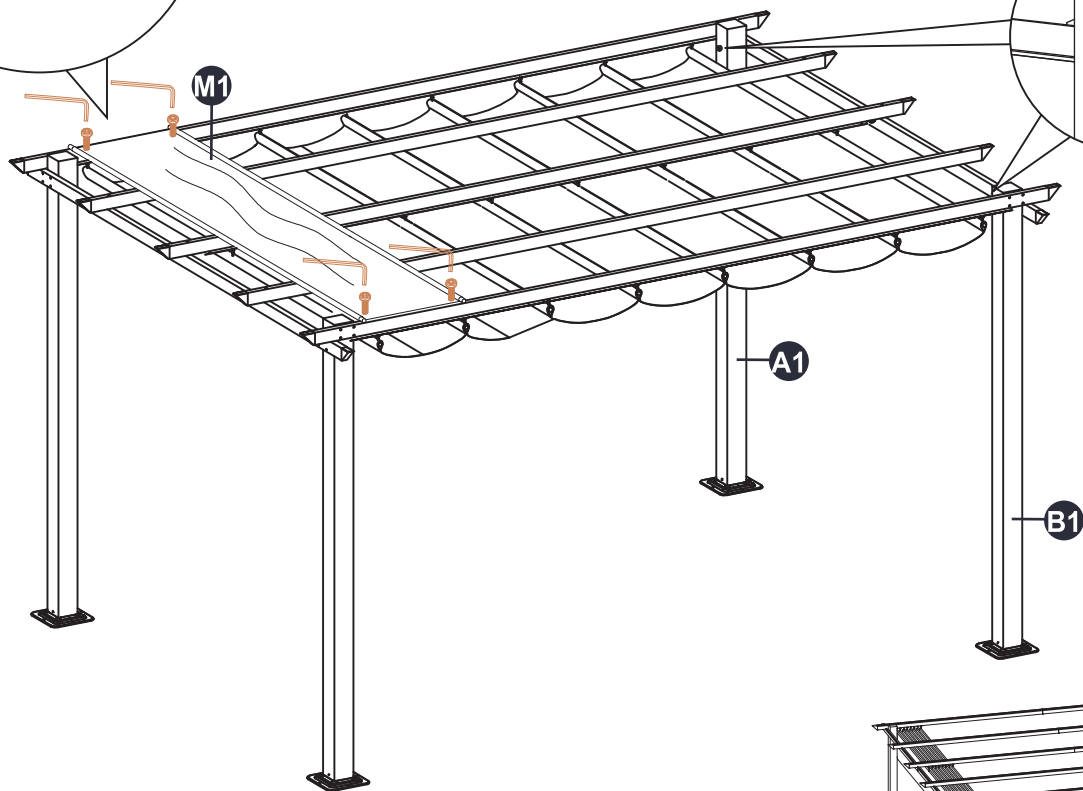

PERGOLA INSTALLATION STEPS

STEP 6

Note:

Slide N into the slide rail.
The pull ring of the top cloth is installed on the side of legs A1 and B1.

E-mail:
support@happatio.com

Social Media

PERGOLA INSTALLATION STEPS

STEP 7

Note:

To better secure the tarp, one pulley is installed on the left side of H4, and the remaining pulleys are installed on the right side of H4.

E-mail:
support@happatio.com

Social Media

PERGOLA INSTALLATION STEPS

STEP 8

Note:
Magnets are installed help
keep the tarp taut

E-mail:
support@happatio.com

Social Media

PERGOLA INSTALLATION STEPS

STEP 9

P

8PCS