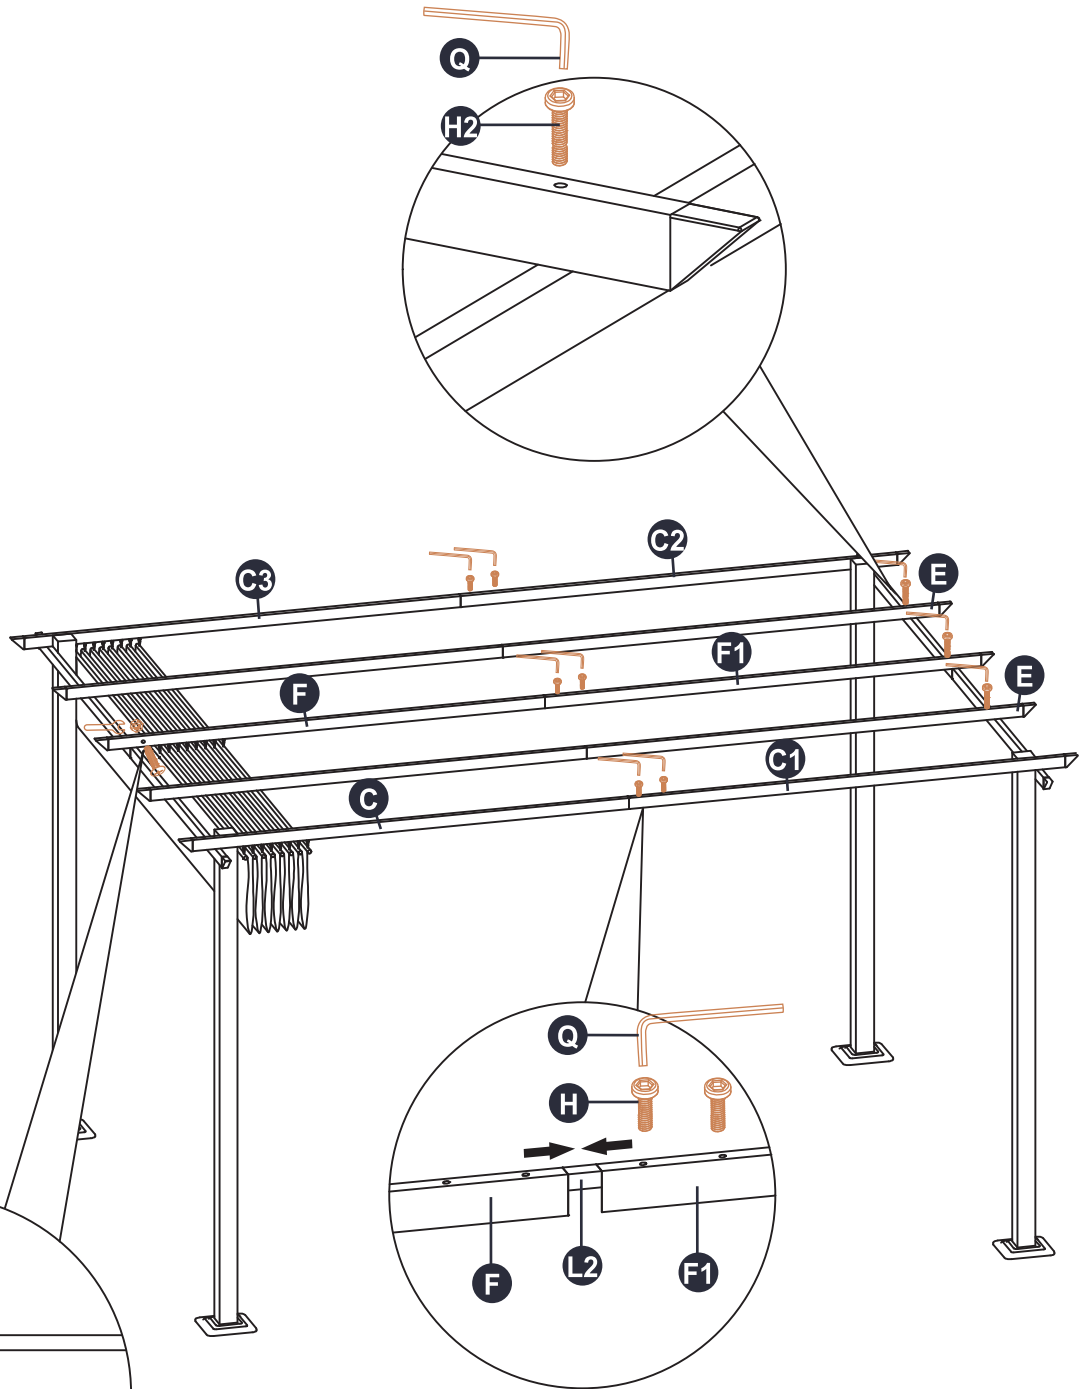

Social Media

PERGOLA INSTALLATION STEPS

STEP 5

R
Nut Wrench
1PC

N
24PCS

Note:
For all 24 pulley assembly points,
this process will remain the same.

Social Media

E-mail:
support@happatio.com

PERGOLA INSTALLATION STEPS

STEP 6

Note:

Slide N into the slide rail.
The pull ring of the top cloth is installed on the side of legs A1 and B1.

E-mail:
support@happatio.com

Social Media

PERGOLA INSTALLATION STEPS

STEP 7

Note:

To better secure the tarp, one pulley is installed on the left side of H4, and the remaining pulleys are installed on the right side of H4.

E-mail:
support@happatio.com

Social Media

PERGOLA INSTALLATION STEPS