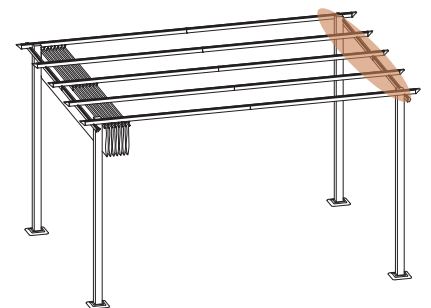

Note:
Magnets are installed help
keep the tarp taut