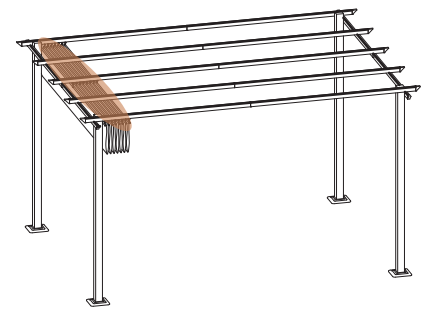

Social Media

PERGOLA INSTALLATION STEPS

STEP 5

R
Nut Wrench
1PC

N
24PCS

Note:
For all 24 pulley assembly points,
this process will remain the same.

Social Media

E-mail:
support@happatio.com

PERGOLA INSTALLATION STEPS

STEP 6

Note:

Slide N into the slide rail.
The pull ring of the top cloth is installed on the side of legs A1 and B1.

E-mail:
support@happatio.com

Social Media

PERGOLA INSTALLATION STEPS