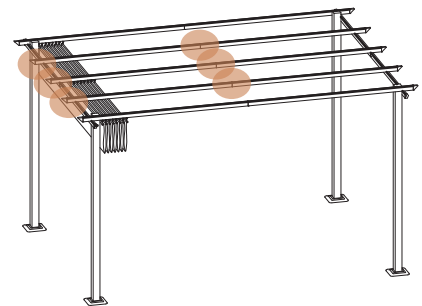

E-mail:
support@happatio.com

Social Media

PERGOLA INSTALLATION STEPS

STEP 4

Q
Wrench
1PC

H
M6X15MM Bolt
10PCS

H2
M6X70MM Bolt
3PCS

E-mail:
support@happatio.com

Social Media

PERGOLA INSTALLATION STEPS

STEP 5

R
Nut Wrench
1PC

N
24PCS

Note:
For all 24 pulley assembly points,
this process will remain the same.

Social Media

E-mail:
support@happatio.com