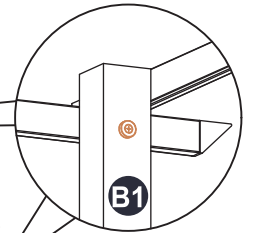

Note:
Magnets are installed help
keep the tarp taut