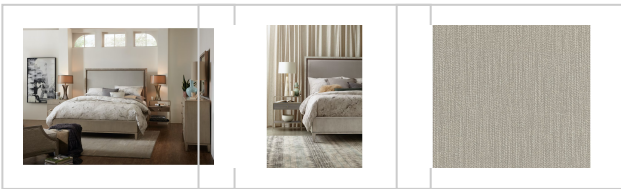

HOOKER[®]

FURNITURE

Hooker Furniture Bedroom Elixir King Upholstered Bed

Hooker Furniture

www.hookerfurniture.com

SKU: 5990-90866-MULTI

Width: 79.25" (201.3 cm)

Depth: 87.5" (222.2 cm)

Height: 68.25" (173.4 cm)

Weight: 180.76 lb (81.3 kg)

Volume: 24.81 cu ft (0.7 m³)

Carton Weight: 231.47 lb (104.2 kg)

Specifications: Distance from floor to bottom of headboard - 21 7/8

Distance from floor to bottom of footboard - 6

Type: Beds, Upholstered Beds

Category: Bedroom

Collection: Elixir

Color: Serene Gray Beige Walnut

Color Family: Grey

Material: Fabric

Number of Shelves: 0

Number of Drawers: 0

Number of Leaves: 0

Style: Modern-Contemporary

Bed Size: King

Finish: Light Wood

Brand: Hooker Furniture

Product Description: Create a serene refuge in your bedroom with the Elixir King Upholstered Bed that exudes a feeling of comfort and simplicity. The headboard is upholstered in a soft, neutral texture, with the border, footboard and rails finished in a gray-beige finish applied to lightly sand-blasted walnut veneer for an organic and textural look. Bed includes headboard, footboard and rails.