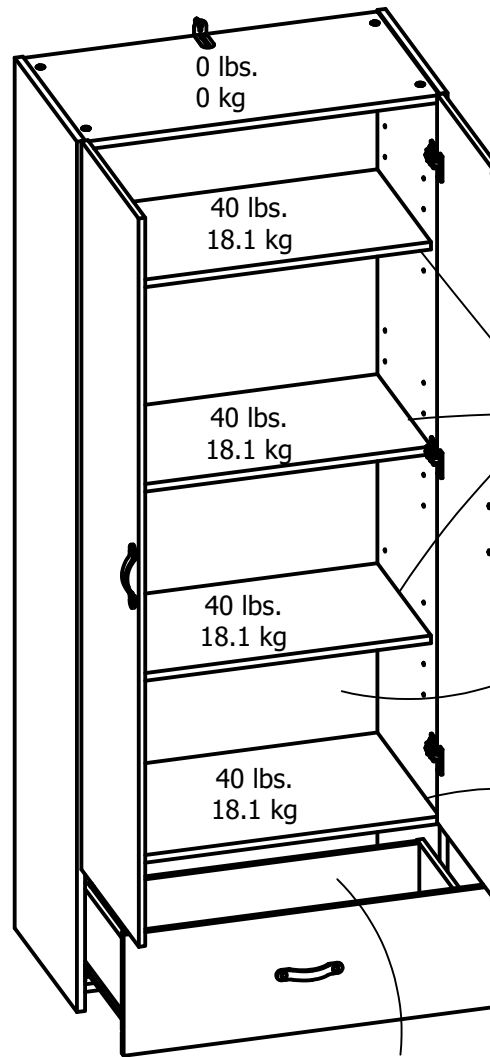

FINISH: SALINAS OAK

Unit Weight: 124 lbs.

Adjustable Shelf: 27-5/8" W x 13-3/8" D

Total Height Opening (behind doors): 58-1/2" (148,7 cm)

Fixed Shelf: 27-5/8" W x 15-1/2" D

Drawer Box Size:
25-5/8" W x 13" D x 5-3/4" H

| | | | | |
|-----------------------------|-------------------|---------------------------------------|------|------------|
| | | | | DWG REV |
| TITLE Functional Drawing | | | | |
| DRAWN FJK | DATE 2/17/2015 | CHECKED | DATE | |
| MATERIAL: | | COLOR: SALINAS OAK (333) | | |
| TOLERANCES: DIMENSIONS: | | ALL DIMENSIONS ARE IN; MILLIMETERS | | |
| X. ± .80mm | | | | |
| .X ± .25mm | | | | |
| .XX ± .13mm | | | | |
| ANGLES ± 1/2° | | | | |
| REV | ECO | CHANGE | DATE | |