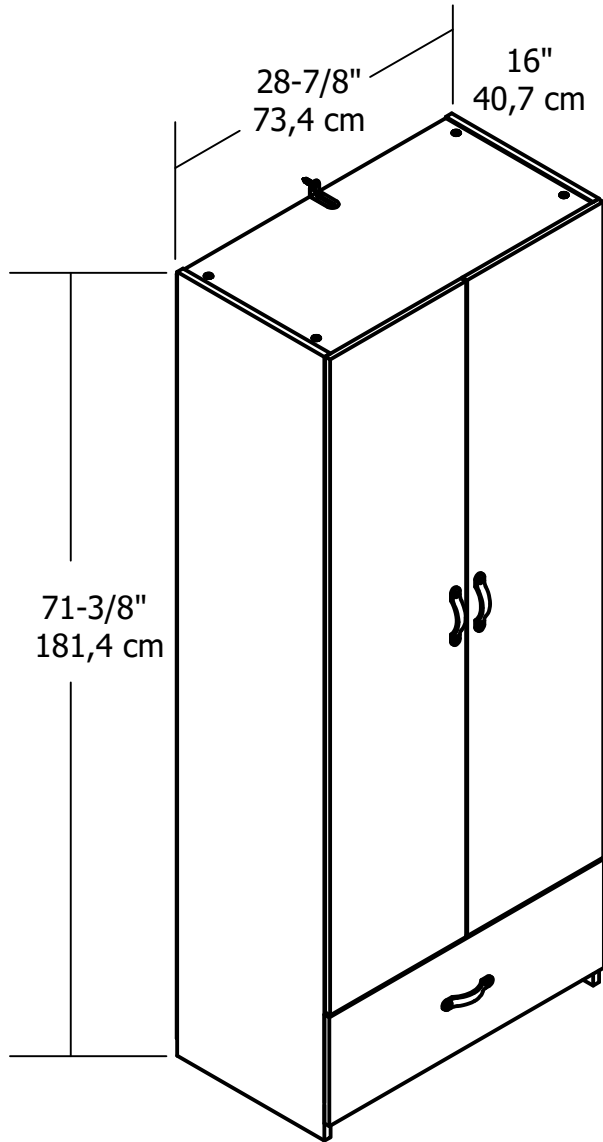

FINISH: SALINAS OAK

Unit Weight: 124 lbs.

Adjustable Shelf: 27-5/8" W x 13-3/8" D

Total Height Opening (behind doors): 58-1/2" (148,7 cm)

Fixed Shelf: 27-5/8" W x 15-1/2" D

Drawer Box Size:
25-5/8" W x 13" D x 5-3/4" H

| | | | | |
|-----------------------------|-------------------|---------------------------------------|------|------------|
| | | | | DWG REV |
| TITLE Functional Drawing | | | | |
| DRAWN FJK | DATE 2/17/2015 | CHECKED | DATE | |
| MATERIAL: | | COLOR: SALINAS OAK (333) | | |
| TOLERANCES: DIMENSIONS: | | ALL DIMENSIONS ARE IN; MILLIMETERS | | |
| X. ± .80mm | | | | |
| .X ± .25mm | | | | |
| .XX ± .13mm | | | | |
| ANGLES ± 1/2° | | | | |
| REV | ECO | CHANGE | DATE | |