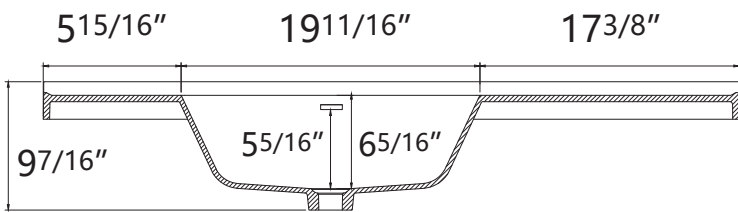

DIMENSION DETAILS

BATH VANITY TOP

PRODUCT
INSTRUCTION
VIDEO

PRODUCT SIZE: 43"

Top View

VANITY SIZE

Front View

Side View