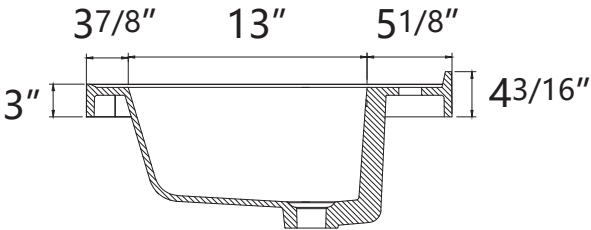

DIMENSION DETAILS

BATH VANITY TOP

PRODUCT
INSTRUCTION
VIDEO

PRODUCT SIZE: 43"

Top View

VANITY SIZE

Front View

Side View