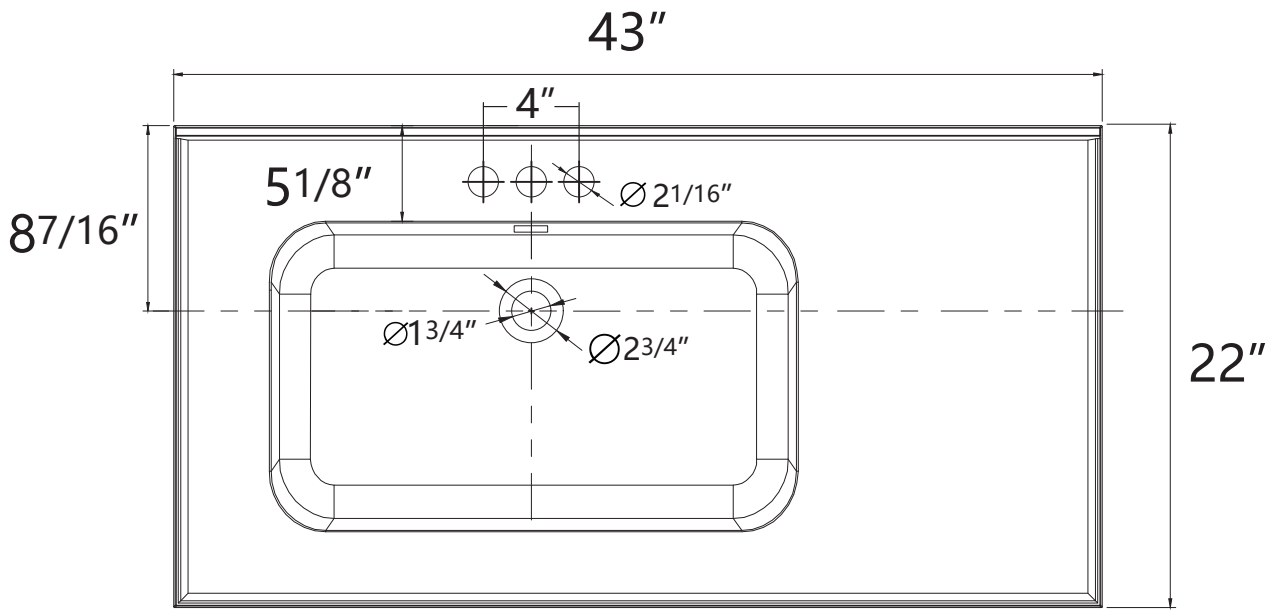

DIMENSION DETAILS

BATH VANITY TOP

PRODUCT
INSTRUCTION
VIDEO

PRODUCT SIZE: 43"

Top View

VANITY SIZE

Front View

Side View