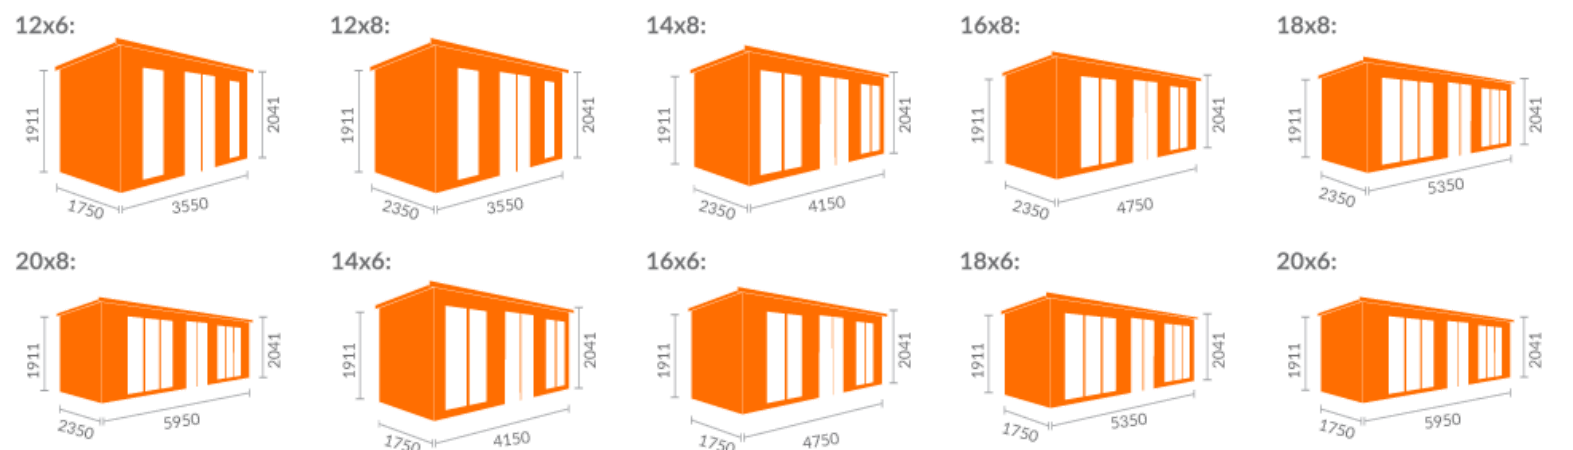

Tiger Garden Retreat Summerhouse - Technical Data Sheet

- Full Pane Contemporary Double Doors and Windows
- FREE Toughened Glazing as Standard
- Superior Grade 12mm Finish Shiplap Cladding
- 28x44mm Finish Rounded Four Corner Framing
- Stylish Galvanised Hinges & Door Pull

Cladding Material	Shiplap	Cladding Thickness	12
Framing Style	Standard	Framing Size	28mm x 44mm
Roof Material	Tongue & Groove Board	Roof Thickness	12mm
Floor Material	Tongue & Groove Board	Floor Size	12mm
Door Style	Double Full Pane	Door Size	1092mm x 1792mm
Window Style	Single Full Pane	Window Size	457mm x 1605mm
Glazing Thickness	3	Glazing Material	Toughened Glass
Roof Covering	Black Mineral Felt	Treatment	TigerSkin Water Based
Locking System	Lock and Key + Door Pulls	Material	Tongue & Groove Board