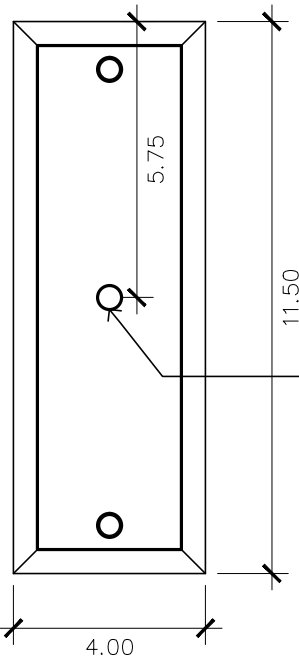

Yacht Basin Collection

YB - 1001E
wall mount

13h x 5w x 7.5d

ELECTRIC OPTIONS

- Medium Base Socket
- Frosted Chimney
- Single Brass Candle
- Single Brass Tall Candle
- 2 Light Brass Cluster
- 2 Light Tall Brass Cluster
- 3 Light Brass Cluster
- 4 Light Brass Cluster
- Drip Candle Covers

- Non-Tempered Clear
- Seeded
- Artique

ACCESSORIES

- Solid Copper Top
- Copper Panels
- Top Copper Ring
- Brass Cross Bars
- Copper Cross Bars
- Top Loop
- Full Scroll
- Backward Scroll
- Side Scrolls
- Down Scrolls
- Top Loop Hanger
- Wall Bracket WBC
- Wall Yoke
- Extender Bracket
- Top Mount
- Top Hole Backplate
- Pier Mount
- Pier Mount Cover

FINISHES

- Solid Copper
- Aged Bronze
- Powder Coated Black
- Silver

BACKPLATE

BACKPLATE

Mounting Hole

* Top of Fixture to Mounting Hole is 8.5"

STANDARD FEATURES

Solid Copper
Tempered Clear Glass
Electric: Single Brass Candle