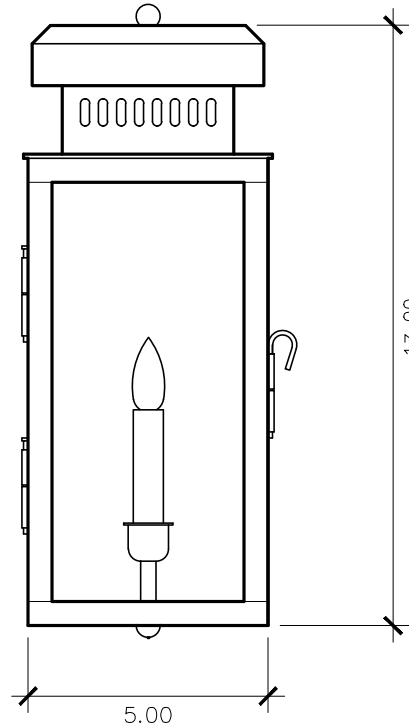

Yacht Basin Collection

YB - 1001E
wall mount

13h x 5w x 7.5d

ELECTRIC OPTIONS

- Medium Base Socket
- Frosted Chimney
- Single Brass Candle
- Single Brass Tall Candle
- 2 Light Brass Cluster
- 2 Light Tall Brass Cluster
- 3 Light Brass Cluster
- 4 Light Brass Cluster
- Drip Candle Covers

- Non-Tempered Clear
- Seeded
- Artique

ACCESSORIES

- Solid Copper Top
- Copper Panels
- Top Copper Ring
- Brass Cross Bars
- Copper Cross Bars
- Top Loop
- Full Scroll
- Backward Scroll
- Side Scrolls
- Down Scrolls
- Top Loop Hanger
- Wall Bracket WBC
- Wall Yoke
- Extender Bracket
- Top Mount
- Top Hole Backplate
- Pier Mount
- Pier Mount Cover

FINISHES

- Solid Copper
- Aged Bronze
- Powder Coated Black
- Silver

BACKPLATE

BACKPLATE

Mounting Hole

* Top of Fixture to Mounting Hole is 8.5"

STANDARD FEATURES

Solid Copper
Tempered Clear Glass
Electric: Single Brass Candle