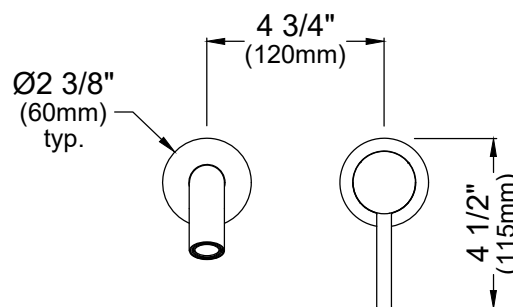

Listing and certifications:
cUPC, ASME A112.18.1/CSA B125.1
ADA compliant

Limited Lifetime Warranty

We reserve the right to update product specifications without notice. Please visit karran.com for the most current specification sheets. All dimensions are accurate to 1/4". REV 12-2025