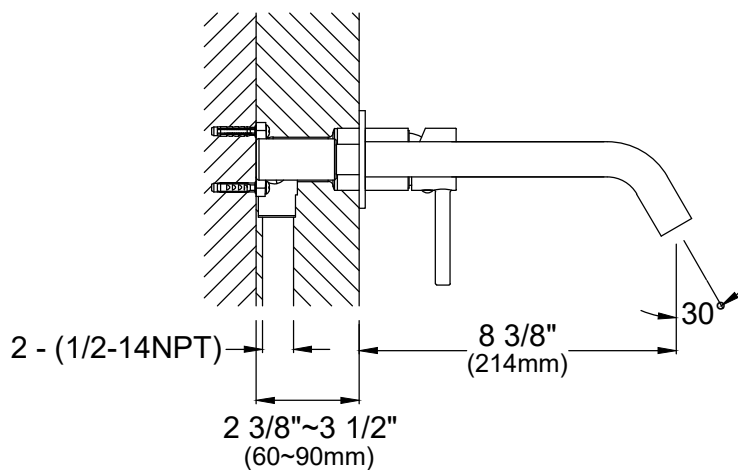

Listing and certifications:
cUPC, ASME A112.18.1/CSA B125.1
ADA compliant

Limited Lifetime Warranty

We reserve the right to update product specifications without notice. Please visit karran.com for the most current specification sheets. All dimensions are accurate to 1/4". REV 12-2025