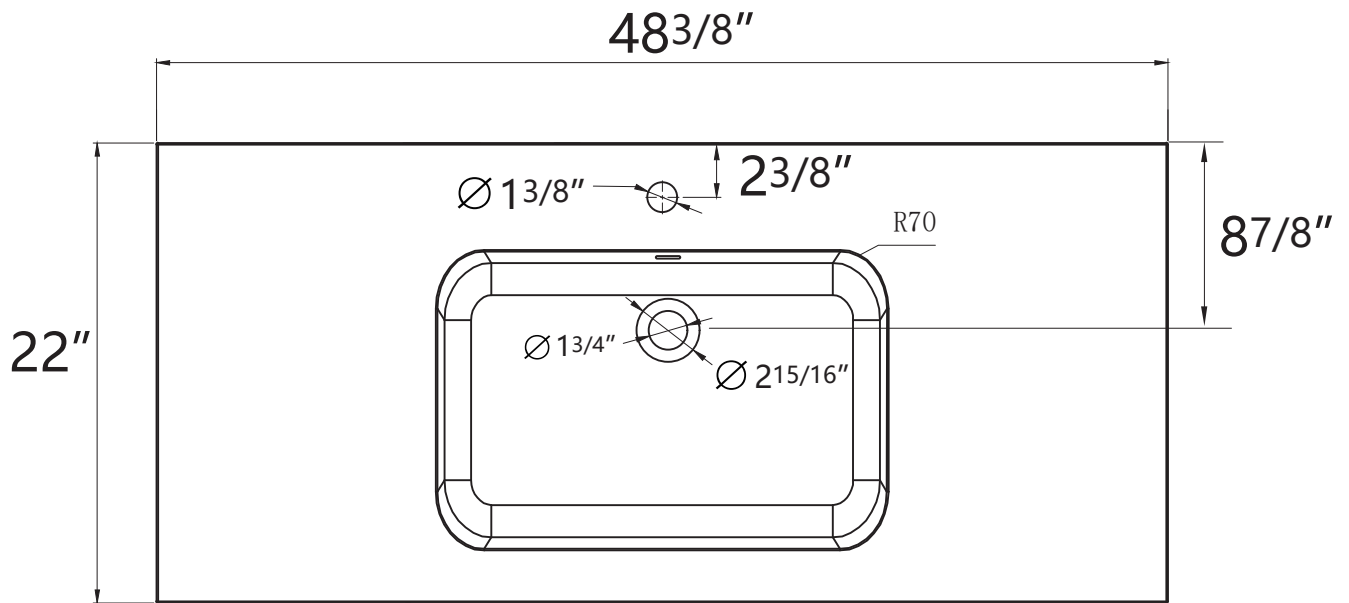

## DIMENSION DETAILS BATHROOM VANITY

✉ Email: [service@bestgosupplychaininc.com](mailto:service@bestgosupplychaininc.com)

MODEL.  
FO-48W

PRODUCT  
INSTRUCTION  
VIDEO

# COUNTERTOP SIZE

Top View

Front View

Side View