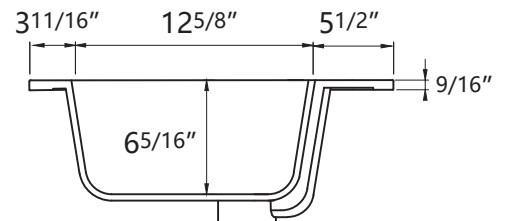

## DIMENSION DETAILS BATHROOM VANITY

✉ Email: [service@bestgosupplychaininc.com](mailto:service@bestgosupplychaininc.com)

MODEL.  
FO-48W

PRODUCT  
INSTRUCTION  
VIDEO

# COUNTERTOP SIZE

Top View

Front View

Side View