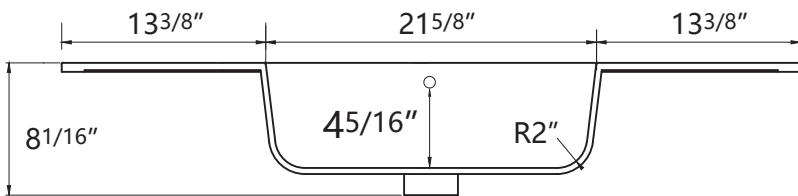

## DIMENSION DETAILS BATHROOM VANITY

✉ Email: [service@bestgosupplychaininc.com](mailto:service@bestgosupplychaininc.com)

MODEL.  
FO-48W

PRODUCT  
INSTRUCTION  
VIDEO

# COUNTERTOP SIZE

Top View

Front View

Side View