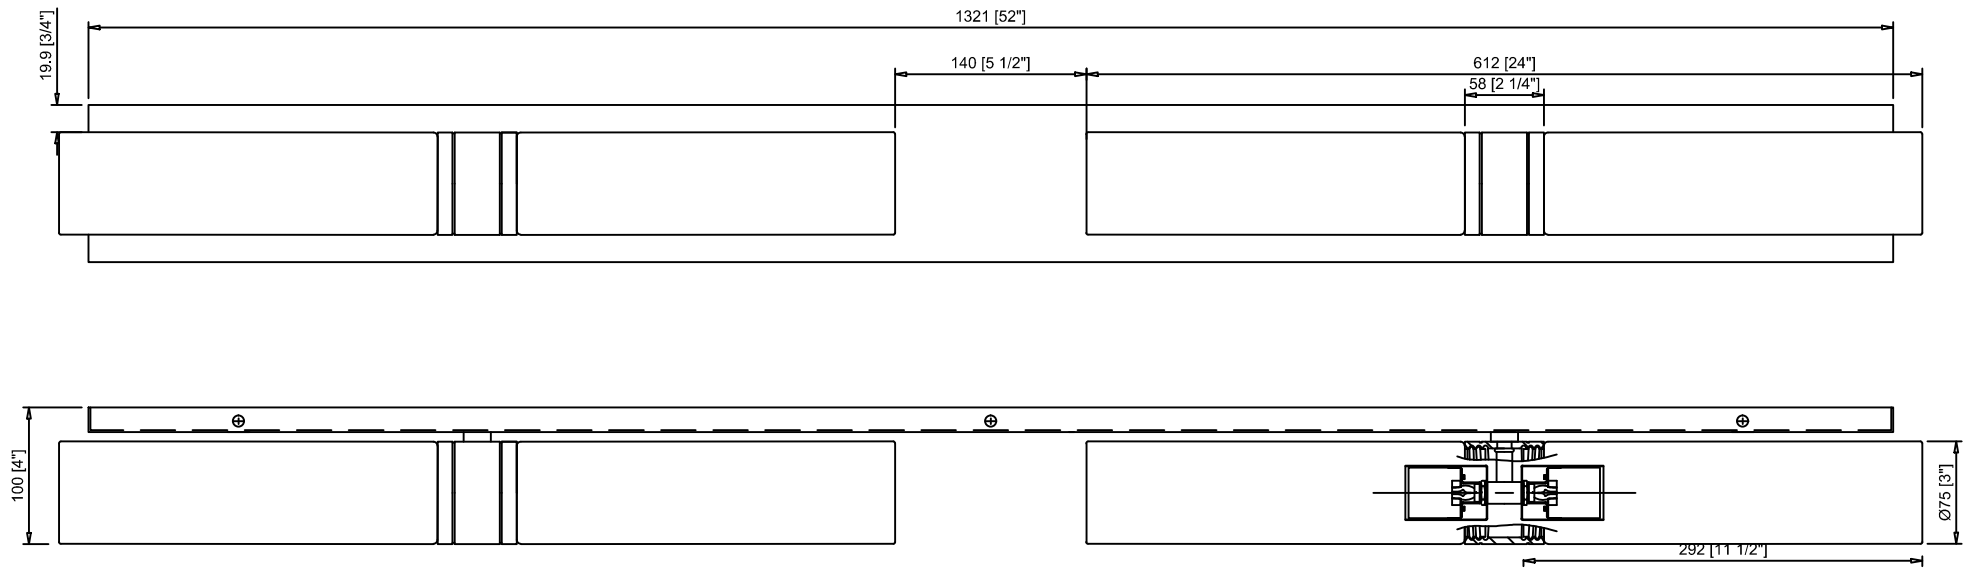

INNOVATIONS LIGHTING
DESIGN COPYRIGHT - 9/4/2023
ALL RIGHTS RESERVED AND MAY
NOT BE DUPLICATED WITHOUT OUR
WRITTEN PERMISSION

TITLE		4LT WALL MOUNT
ITEM NO:	617L-4W	REV C
VENDOR:	Delong Electrical	