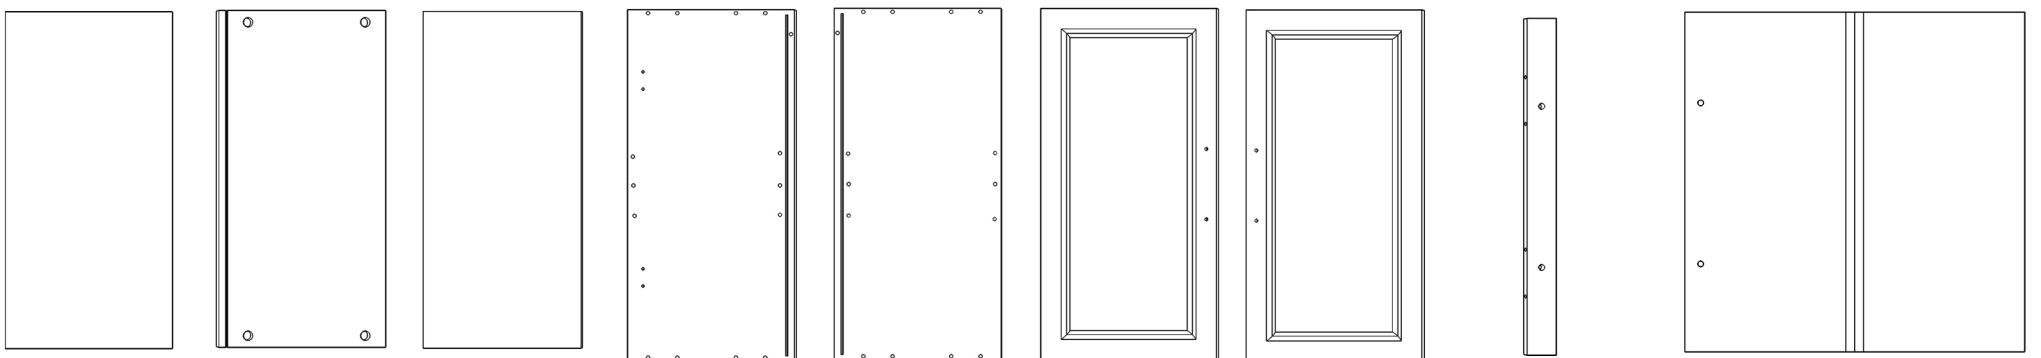

FRG231

2018-01

SoBuy®

TOOLS:

UNIT:MM 1 2 3 4 5 6 7 8 9

575×285×12 575×285×12 572×270×12 600×285×12 600×285×12 600×300×12 600×300×12 575×50×12 580×580×3

UNIT:MM A B C D E F G H J K L M N

×12 ×10 ×10 ×4 ×2 ×4 ×16 ×2 ×4 ×4 ×4 ×4 ×4 ×2

Φ6×30 M6×35 M4×16 M4×12 M4.5×45 M3×14 Φ7.5×40

BOLT INSTALLATION AS BELOW:

Adjust connecting piece direction if condition as illustrated Insert bolt when Connecting piece under Such condition

BACKPLATE BUCKLE INSTALLATION AS BELOW: