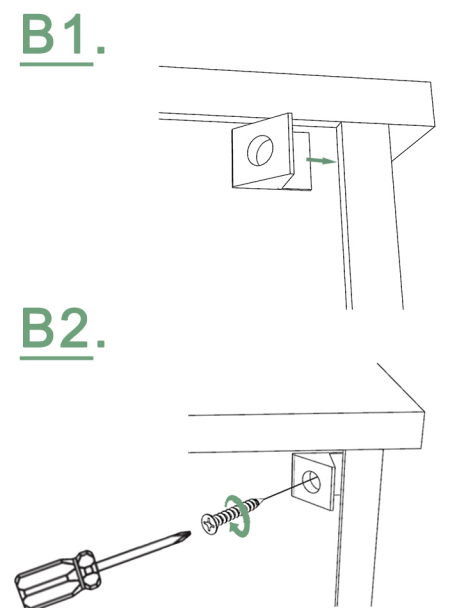

Φ6×30 M6×35 M4×16 M4×12 M4.5×45 M3×14 Φ7.5×40

BOLT INSTALLATION AS BELOW:

Adjust connecting piece direction if condition as illustrated Insert bolt when Connecting piece under Such condition

BACKPLATE BUCKLE INSTALLATION AS BELOW: