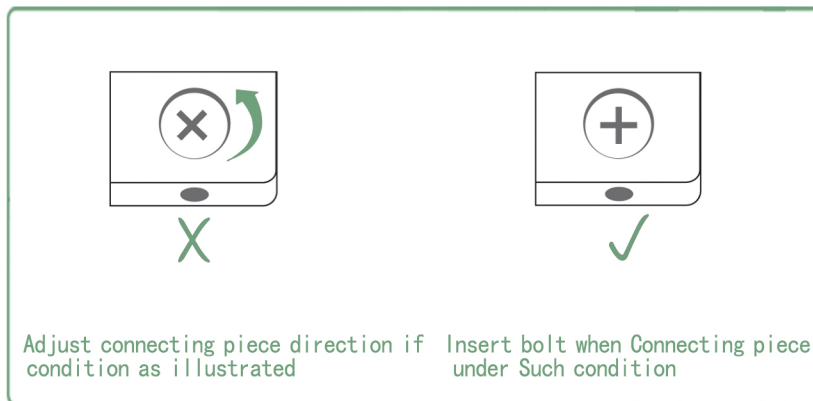

FRG231

2018-01

SoBuy®

TOOLS:

UNIT:MM 1 2 3 4 5 6 7 8 9

575×285×12 575×285×12 572×270×12 600×285×12 600×285×12 600×300×12 600×300×12 575×50×12 580×580×3

UNIT:MM A B C D E F G H J K L M N

×12 ×10 ×10 ×4 ×2 ×4 ×16 ×2 ×4 ×4 ×4 ×4 ×4 ×2

Φ6×30 M6×35 M4×16 M4×12 M4.5×45 M3×14 Φ7.5×40

BOLT INSTALLATION AS BELOW:

Adjust connecting piece direction if condition as illustrated Insert bolt when Connecting piece under Such condition

BACKPLATE BUCKLE INSTALLATION AS BELOW: