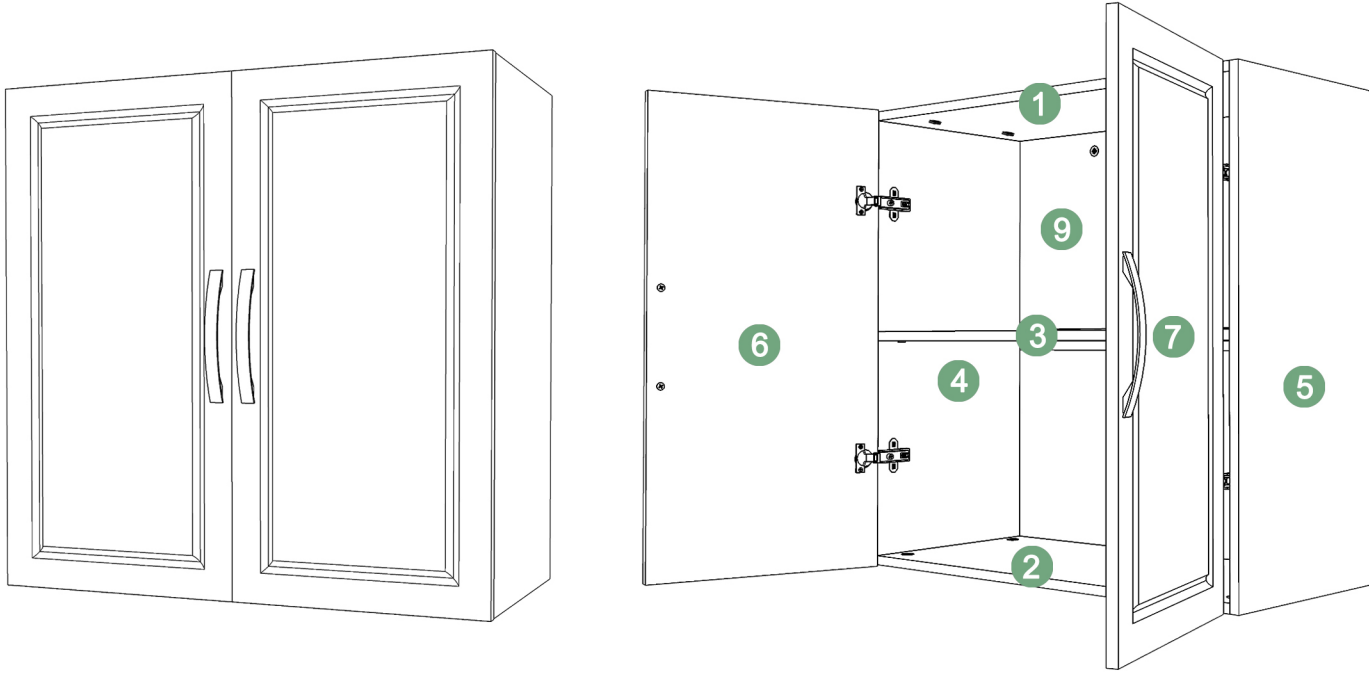

FRG231

2018-01

SoBuy®

TOOLS:

UNIT:MM 1 2 3 4 5 6 7 8 9

575×285×12 575×285×12 572×270×12 600×285×12 600×285×12 600×300×12 600×300×12 575×50×12 580×580×3

UNIT:MM A B C D E F G H J K L M N

×12 ×10 ×10 ×4 ×2 ×4 ×16 ×2 ×4 ×4 ×4 ×4 ×4 ×2

Φ6×30 M6×35 M4×16 M4×12 M4.5×45 M3×14 Φ7.5×40

BOLT INSTALLATION AS BELOW:

Adjust connecting piece direction if condition as illustrated Insert bolt when Connecting piece under Such condition

BACKPLATE BUCKLE INSTALLATION AS BELOW: