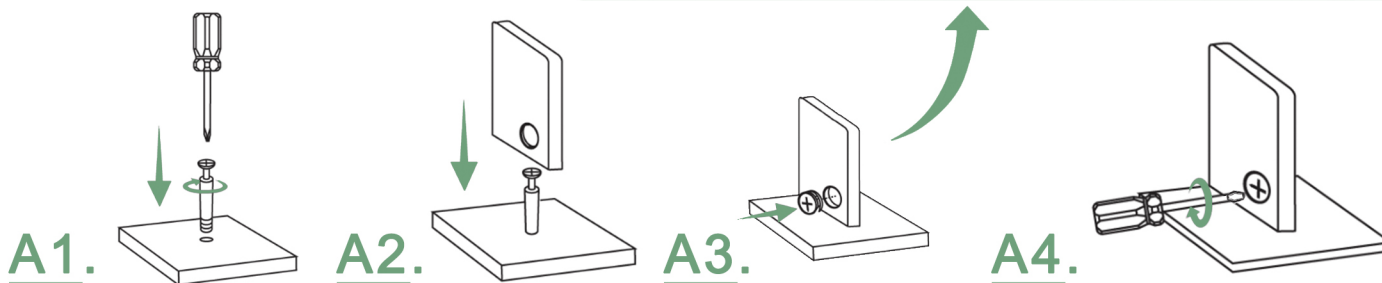

FRG231

2018-01

SoBuy®

TOOLS:

UNIT:MM 1 2 3 4 5 6 7 8 9

575×285×12 575×285×12 572×270×12 600×285×12 600×285×12 600×300×12 600×300×12 575×50×12 580×580×3

UNIT:MM A B C D E F G H J K L M N

×12 ×10 ×10 ×4 ×2 ×4 ×16 ×2 ×4 ×4 ×4 ×4 ×4 ×2

Φ6×30 M6×35 M4×16 M4×12 M4.5×45 M3×14 Φ7.5×40

BOLT INSTALLATION AS BELOW:

Adjust connecting piece direction if condition as illustrated Insert bolt when Connecting piece under Such condition

BACKPLATE BUCKLE INSTALLATION AS BELOW: