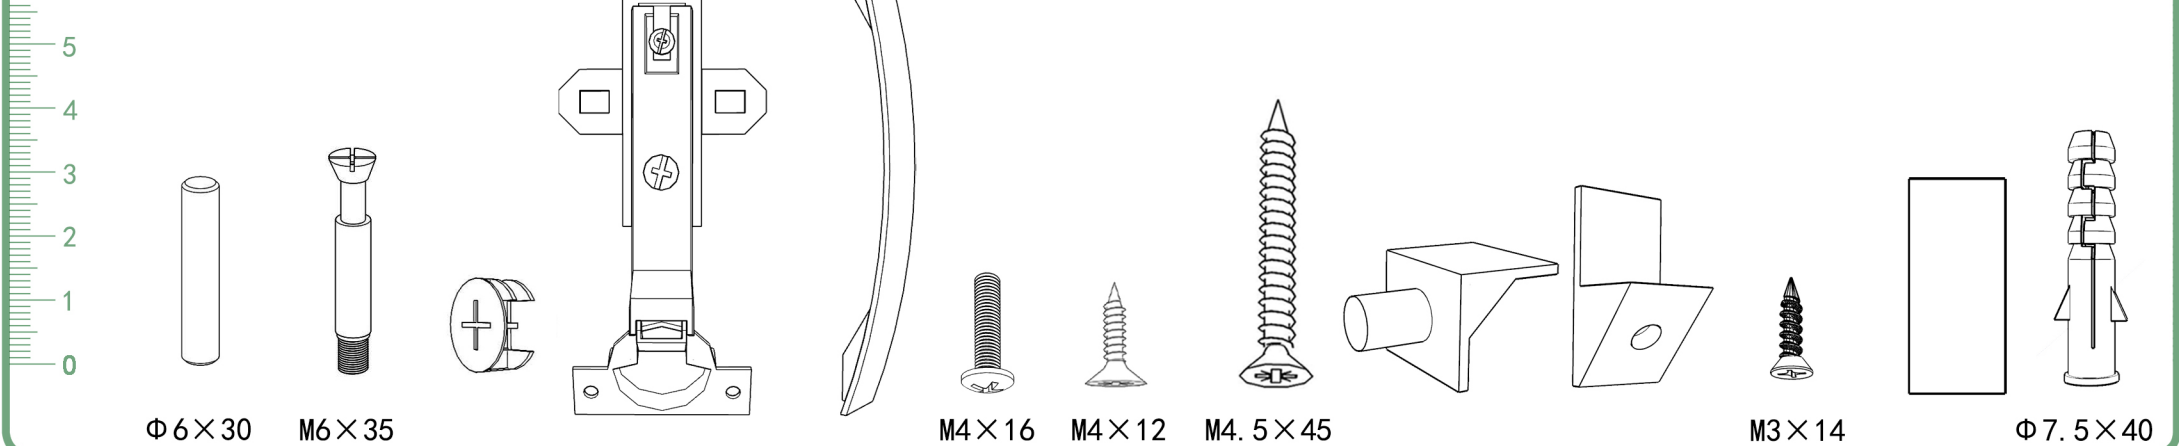

FRG231

2018-01

SoBuy®

TOOLS:

UNIT:MM 1 2 3 4 5 6 7 8 9

575×285×12 575×285×12 572×270×12 600×285×12 600×285×12 600×300×12 600×300×12 575×50×12 580×580×3

UNIT:MM A B C D E F G H J K L M N

×12 ×10 ×10 ×4 ×2 ×4 ×16 ×2 ×4 ×4 ×4 ×4 ×4 ×2

Φ6×30 M6×35 M4×16 M4×12 M4.5×45 M3×14 Φ7.5×40

BOLT INSTALLATION AS BELOW:

Adjust connecting piece direction if condition as illustrated Insert bolt when Connecting piece under Such condition

BACKPLATE BUCKLE INSTALLATION AS BELOW: