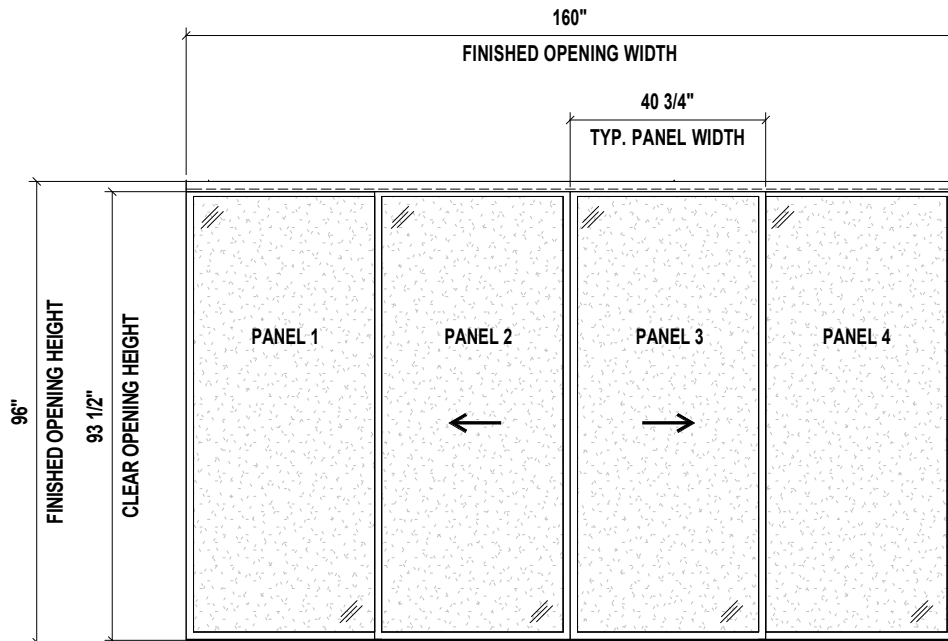

TOP VIEW

SIDE VIEW

FRONT VIEW

3D VIEW

Aluminum Frame
FTS Frame Size: 1 1/2"

- Finish:**
- Black - SD1696FR4BK
 - Charcoal - SD1696FR4CH
 - Silver - SD1696FR4SL
 - Walnut - SD1696FR4WH
 - Wenge - SD1696FR4WN
 - White - SD1696FR4WT

Glass: Frosted

4 - PANEL FROSTED GLASS SLIDING CLOSET DOOR
160" X 96"