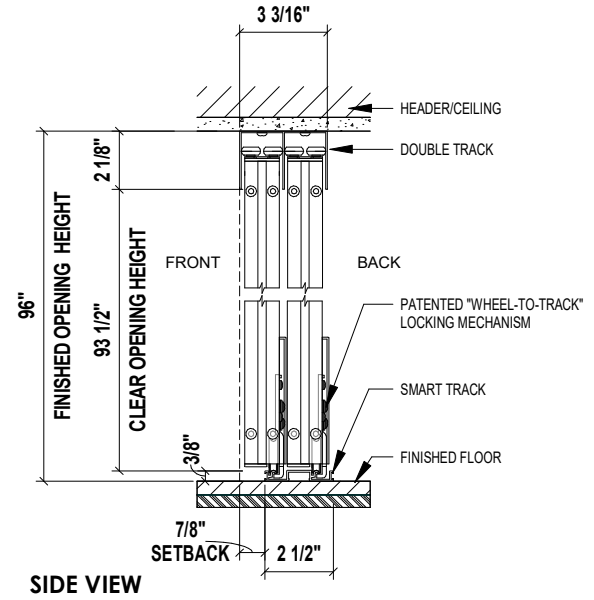

TOP VIEW

SIDE VIEW

FRONT VIEW

3D VIEW

Aluminum Frame
FTS Frame Size: 1 1/2"

- Finish:**
- Black - SD1696FR4BK
 - Charcoal - SD1696FR4CH
 - Silver - SD1696FR4SL
 - Walnut - SD1696FR4WH
 - Wenge - SD1696FR4WN
 - White - SD1696FR4WT

Glass: Frosted

4 - PANEL FROSTED GLASS SLIDING CLOSET DOOR
160" X 96"