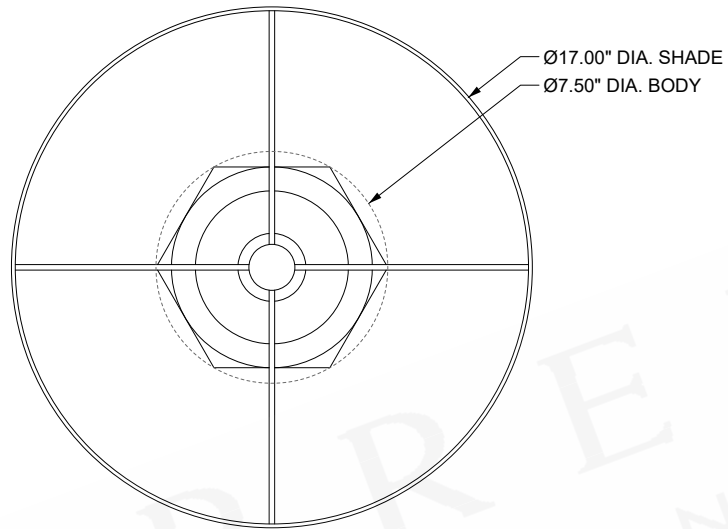

ITEM: 6000-1075

Overall Dimensions

Height: 28.25"

Diameter: 17"

TOP VIEW

FRONT VIEW