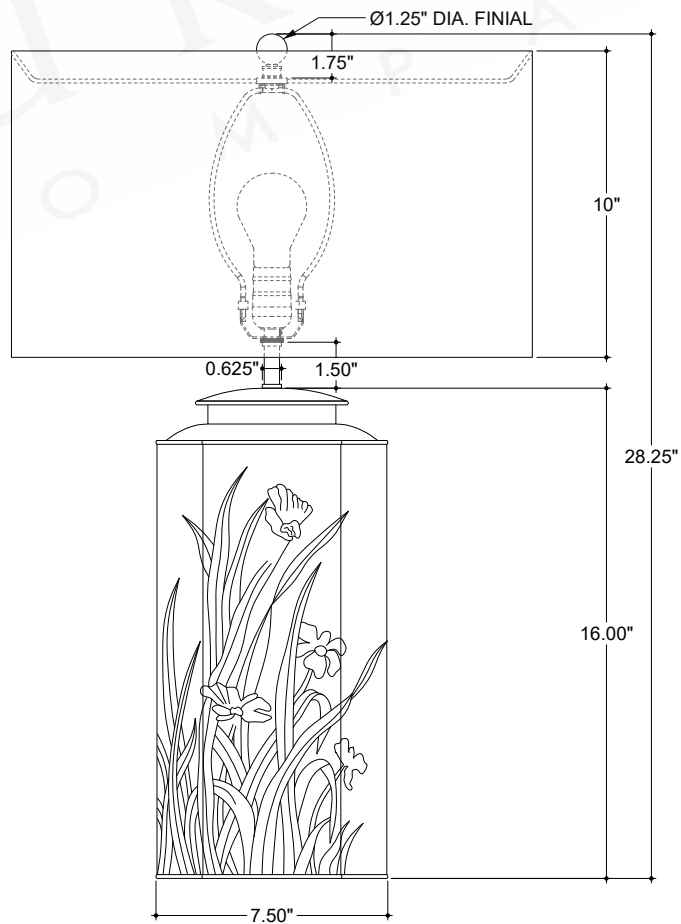

ITEM: 6000-1075

Overall Dimensions

Height: 28.25"

Diameter: 17"

TOP VIEW

FRONT VIEW