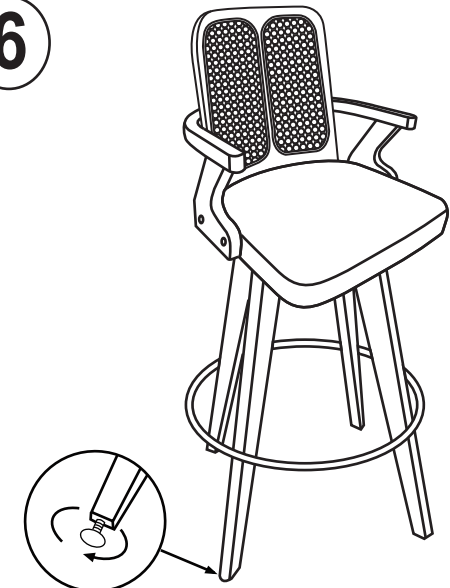

Installation & Assembly

A*1 	B*1 	C*1 	D*1 	E*1 	
F*8+1  M6X45mm	G*2+1  M6X25mm	H*2+1  M6X20mm	I*2+1  Rubber Washer	J*1  M6	K*1  SPARE FOOT NAIL

1

2

3

4

5

6

Note: adjust the foot nails to make the chair balance.