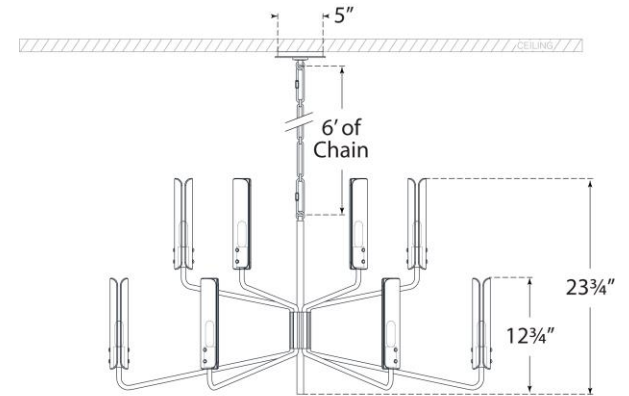

## Casoria Large Two-Tier Chandelier

Item # ARN 5484BZ-CG

Designer: AERIN

Height: 23.75"

Width: 42.25"

Canopy: 5" Round

Finishes: BZ, HAB, PN

Glass Options: CG

Socket: 12 - E12 Candelabra

Wattage: 12 - 6.5 LED B11

Weight: 43 Pounds

Side View

Top View(1:2)