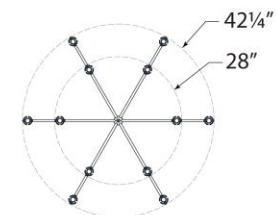

## Casoria Large Two-Tier Chandelier

Item # ARN 5484BZ-CG

Designer: AERIN

Height: 23.75"

Width: 42.25"

Canopy: 5" Round

Finishes: BZ, HAB, PN

Glass Options: CG

Socket: 12 - E12 Candelabra

Wattage: 12 - 6.5 LED B11

Weight: 43 Pounds

Side View

Top View(1:2)