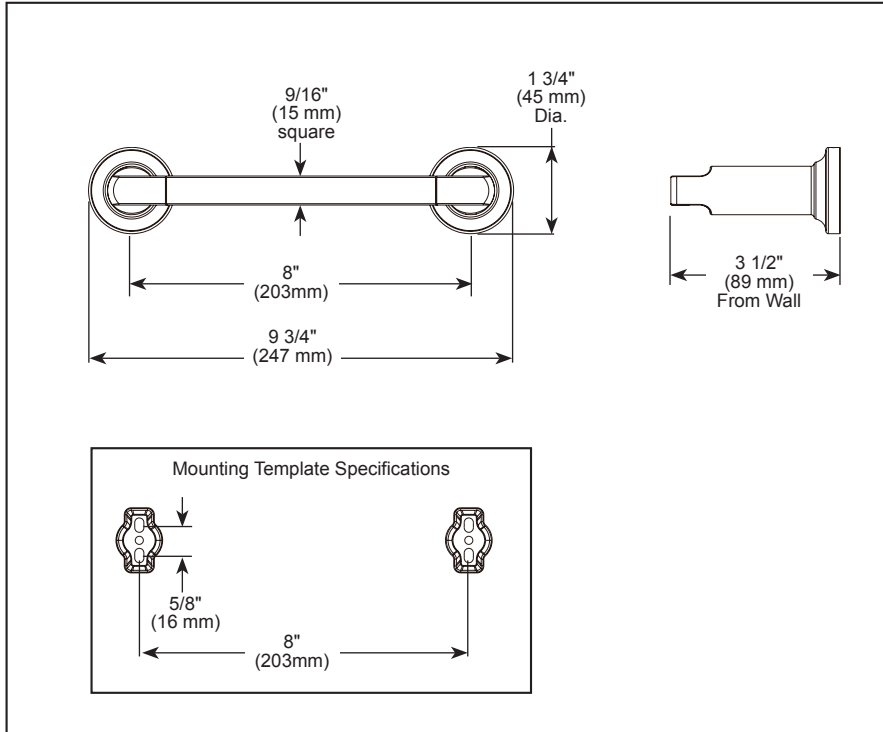

▲ Designate Proper Finish Suffix