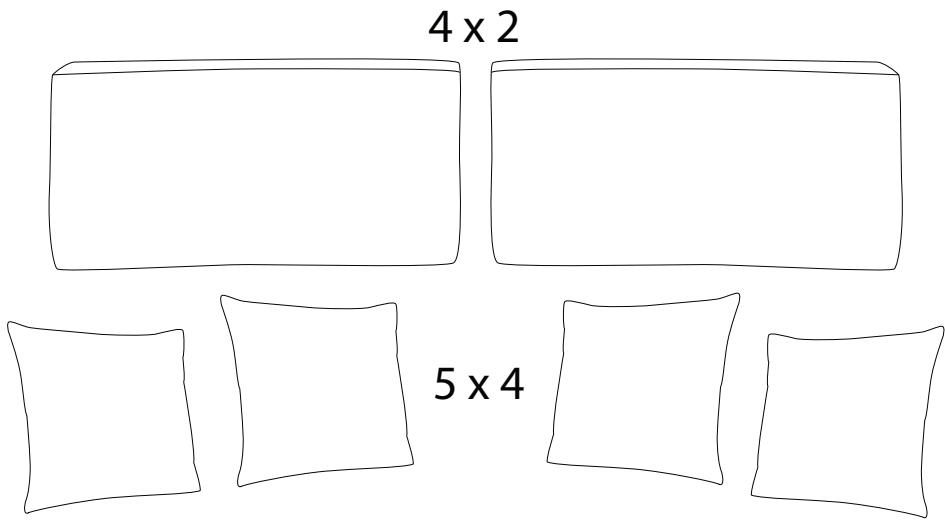

Diagram illustrating assembly instructions and safety warnings:

- Warning 1:** A crossed-out power drill icon indicates that a power drill should not be used for assembly.
- Warning 2:** A crossed-out icon of a block being drilled into a surface indicates that the furniture should not be attached to a wall or ceiling.
- Time:** A clock icon with the text "10'" below it indicates an estimated assembly time of 10 minutes.
- Personnel:** An icon of a person with the text "2" below it indicates that two people are required for assembly.

1

1

x 1

2

x 1

1

2

2