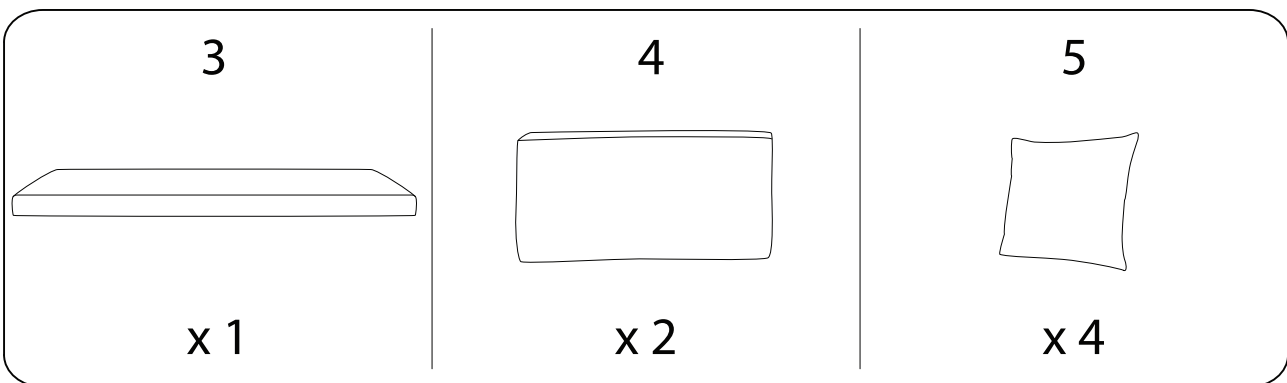

Diagram illustrating assembly instructions and safety warnings:

- Warning 1:** A crossed-out power drill icon indicates that a power drill should not be used for assembly.
- Warning 2:** A crossed-out icon of a block being drilled into a surface indicates that the furniture should not be attached to a wall or ceiling.
- Time:** A clock icon with the text "10'" below it indicates an estimated assembly time of 10 minutes.
- Personnel:** An icon of a person with the text "2" below it indicates that two people are required for assembly.

1

1

x 1

2

x 1

1

2

2