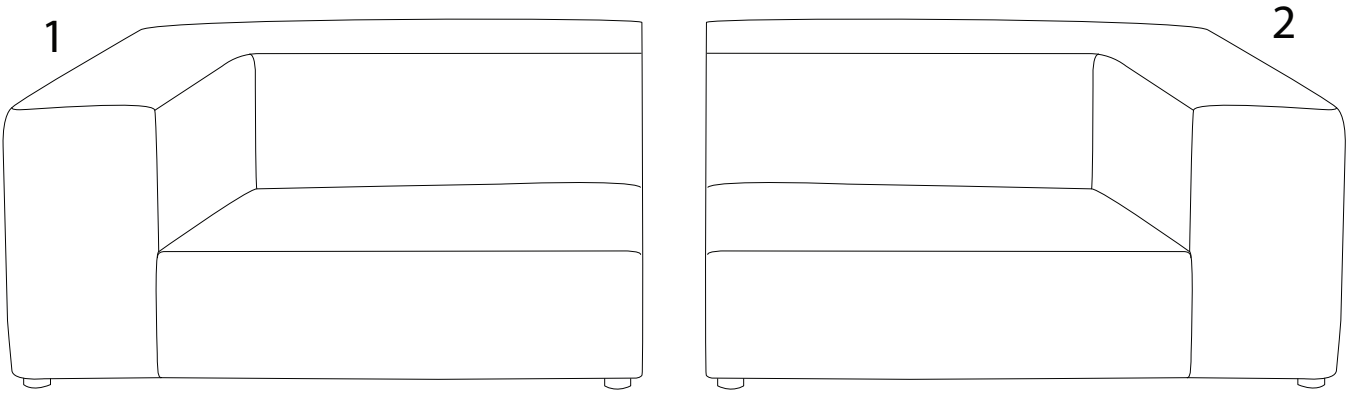

Diagram illustrating assembly instructions and safety warnings:

- Warning 1:** A crossed-out power drill icon indicates that a power drill should not be used for assembly.
- Warning 2:** A crossed-out icon of a block being drilled into a surface indicates that the furniture should not be attached to a wall or ceiling.
- Time:** A clock icon with the text "10'" below it indicates an estimated assembly time of 10 minutes.
- Personnel:** An icon of a person with the text "2" below it indicates that two people are required for assembly.

1

1

x 1

2

x 1

1

2

2