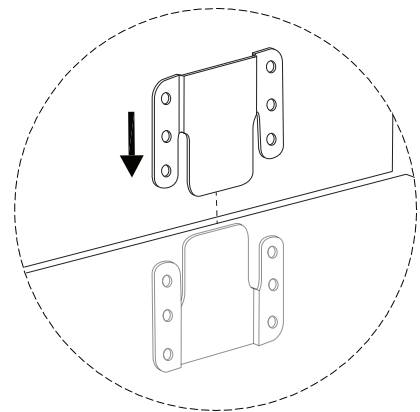

Diagram illustrating assembly instructions and safety warnings:

- Warning 1:** A crossed-out power drill icon indicates that a power drill should not be used for assembly.
- Warning 2:** A crossed-out icon of a block being drilled into a surface indicates that the furniture should not be attached to a wall or ceiling.
- Time:** A clock icon with the text "10'" below it indicates an estimated assembly time of 10 minutes.
- Personnel:** An icon of a person with the text "2" below it indicates that two people are required for assembly.

1

1

x 1

2

x 1

1

2

2