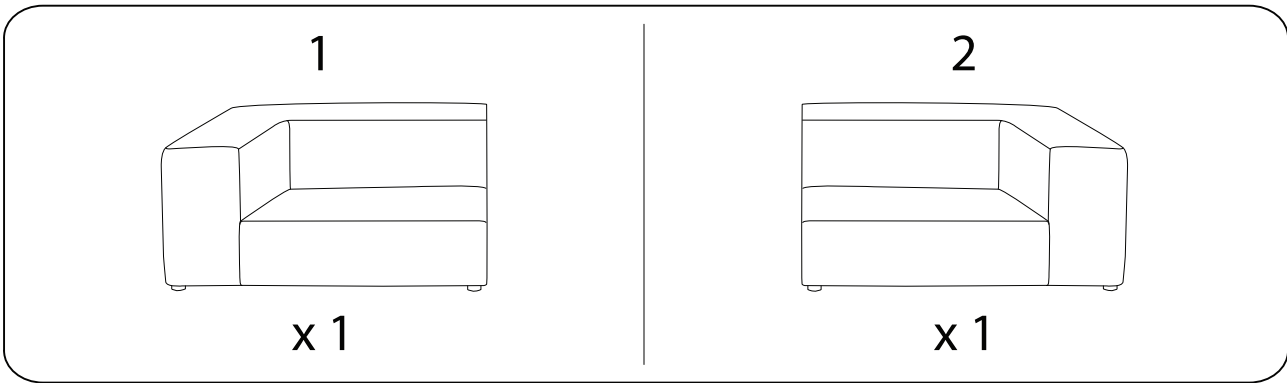

Diagram illustrating assembly instructions and safety warnings:

- Warning 1:** A crossed-out power drill icon indicates that a power drill should not be used for assembly.
- Warning 2:** A crossed-out icon of a block being drilled into a surface indicates that the furniture should not be attached to a wall or ceiling.
- Time:** A clock icon with the text "10'" below it indicates an estimated assembly time of 10 minutes.
- Personnel:** An icon of a person with the text "2" below it indicates that two people are required for assembly.

1

1

x 1

2

x 1

1

2

2