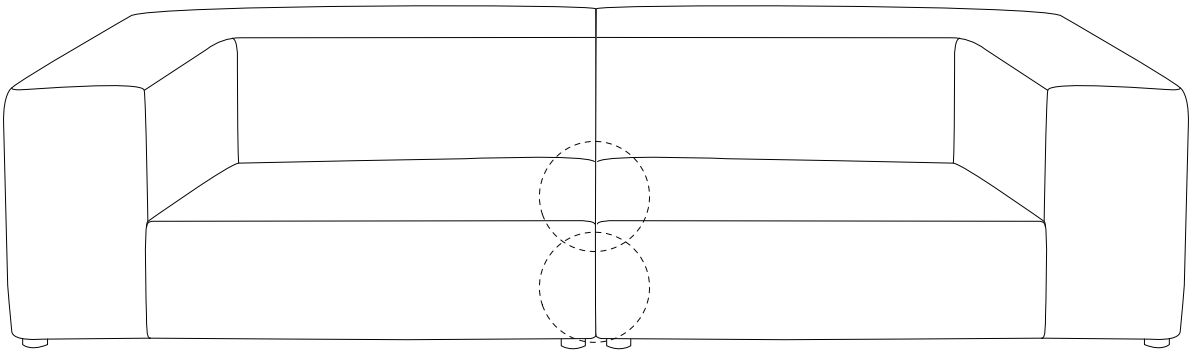

Diagram illustrating assembly instructions and safety warnings:

- Warning 1:** A crossed-out power drill icon indicates that a power drill should not be used for assembly.
- Warning 2:** A crossed-out icon of a block being drilled into a surface indicates that the furniture should not be attached to a wall or ceiling.
- Time:** A clock icon with the text "10'" below it indicates an estimated assembly time of 10 minutes.
- Personnel:** An icon of a person with the text "2" below it indicates that two people are required for assembly.

1

1

x 1

2

x 1

1

2

2