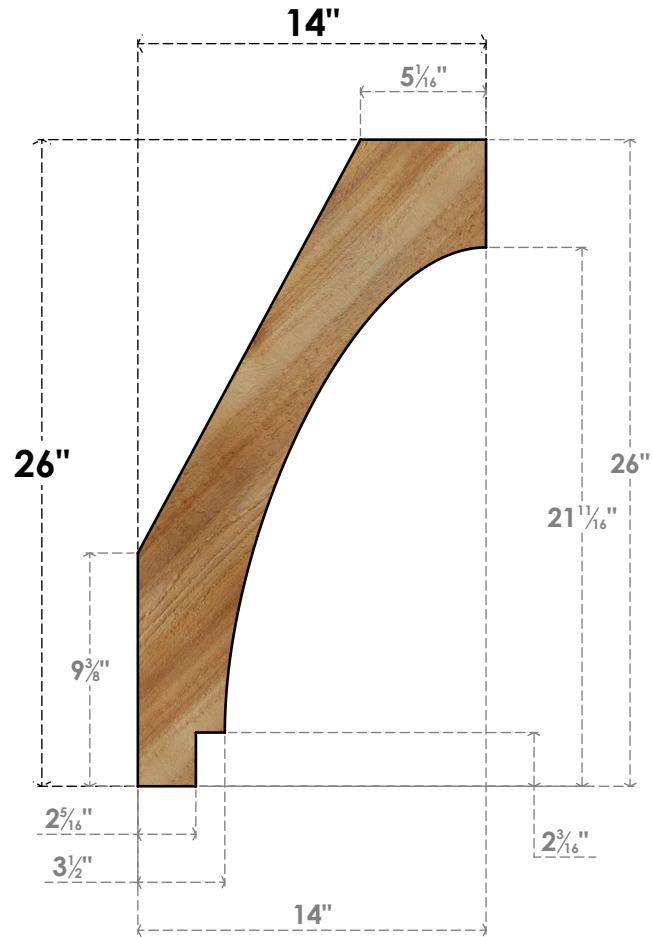

# BRC06X14X26IMP00RWR

6"W X 14"D X 26"H IMPERIAL ROUGH SAWN BRACE, WESTERN RED CEDAR

**SIDE**

**FRONT**

EKENA MILLWORK  
 2300 WEST MAIN ST.  
 CLARKSVILLE, TX 75426  
 TOLL FREE: 866-607-0453  
 WWW.EKENAMILLWORK.COM

**NOTES**

1. INSTALLATION TO BE COMPLETED IN ACCORDANCE WITH MANUFACTURER'S SPECIFICATIONS.
2. DRAWING MAY NOT BE TO SCALE
3. THIS DRAWING IS INTENDED FOR DESIGN AND PLANNING PURPOSES ONLY.
4. ALL INFORMATION CONTAINED HEREIN WAS CURRENT AT THE TIME OF DEVELOPMENT BUT MUST BE REVIEWED AND APPROVED BY THE PRODUCT MANUFACTURER TO BE CONSIDERED ACCURATE.
5. PRODUCTS ARE NOT KILN DRIED. THIS ITEM IS UNIQUE AND WILL CONTAIN THE NATURAL VARIATIONS THAT THE WOOD SPECIES OFFERS. THIS MAY RESULT IN VARIATIONS UP TO 1/4"