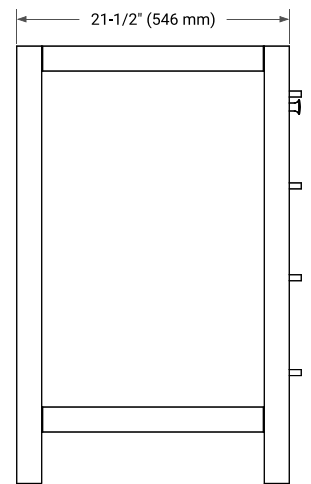

## BASE CABINET DIMENSIONS

60" W x 21.5" D x 34.5" H

## FRONT VIEW

## SIDE VIEW

## OVERALL DIMENSIONS

61" W x 22" D x 0.75" H