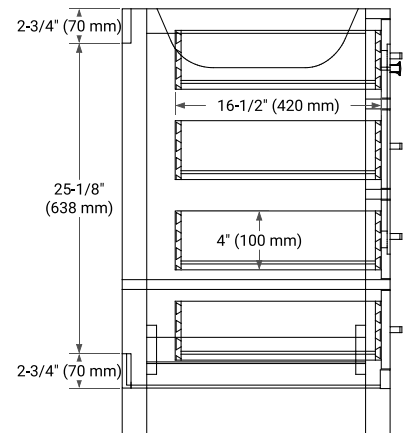

## BASE CABINET DIMENSIONS

60" W x 21.5" D x 34.5" H

## SIDE VIEW

## PLAN VIEW

## OVERALL DIMENSIONS

61" W x 22" D x 0.75" H