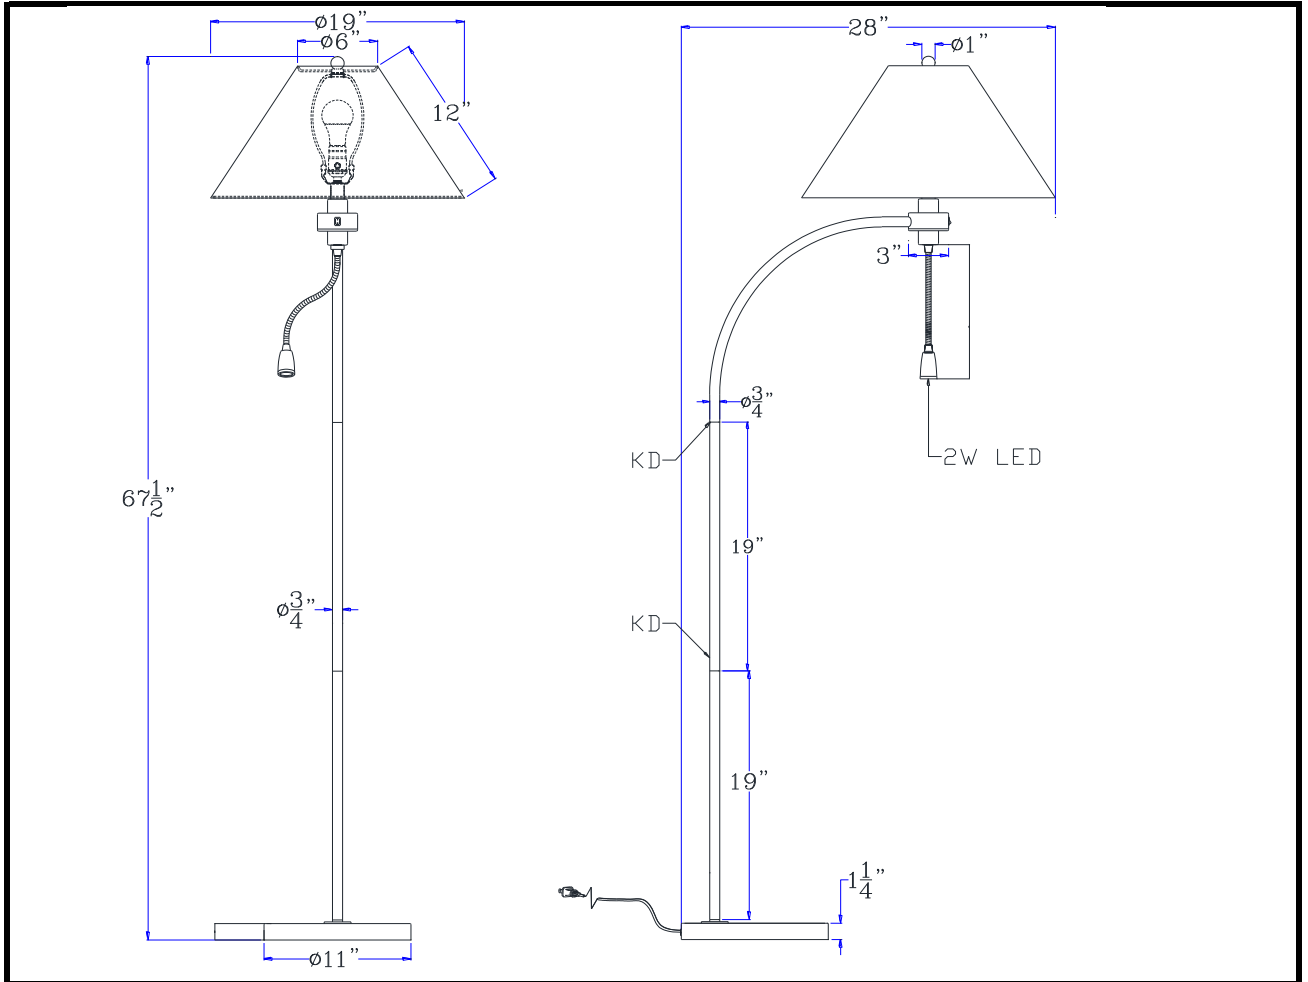

Type: _____

Project: _____

Catalog No.: _____

Lamp/Wattage: _____

Description: 100W Ashland mini arc metal floor lamp with gooseneck 2W LED reading light

Material: Metal

Finish : Dark Bronze

Height: 67 1/2"

Reach/Depth: 28"

Base Width: Dia.11"

Wattage : 100W+LED2W

Socket : Medium Base (E26)+LED

Switch: On/off+On/Off Rocker

Bulb: Incandescent, LED

Wire Length: 6'

Wire Color: Black

Shade No:

Material: Fabric

Shade size: 6"X19"X12"

Certificate : 