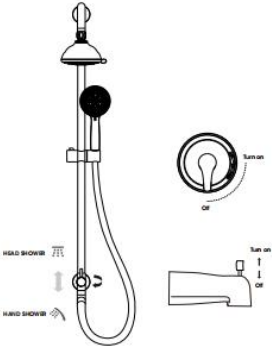

PRODUCT DRAWING

RECOMMENDED TOOLS

INSTALLATION STEPS

BEFORE YOU BEGIN

MAIN WATER VALVE OFF

1

2

3

4

5

A PUNCHING INSTALLATION

B INSTALL WITHOUT HOLE

Sucker

clockwise rotation

Hex nut

Conical