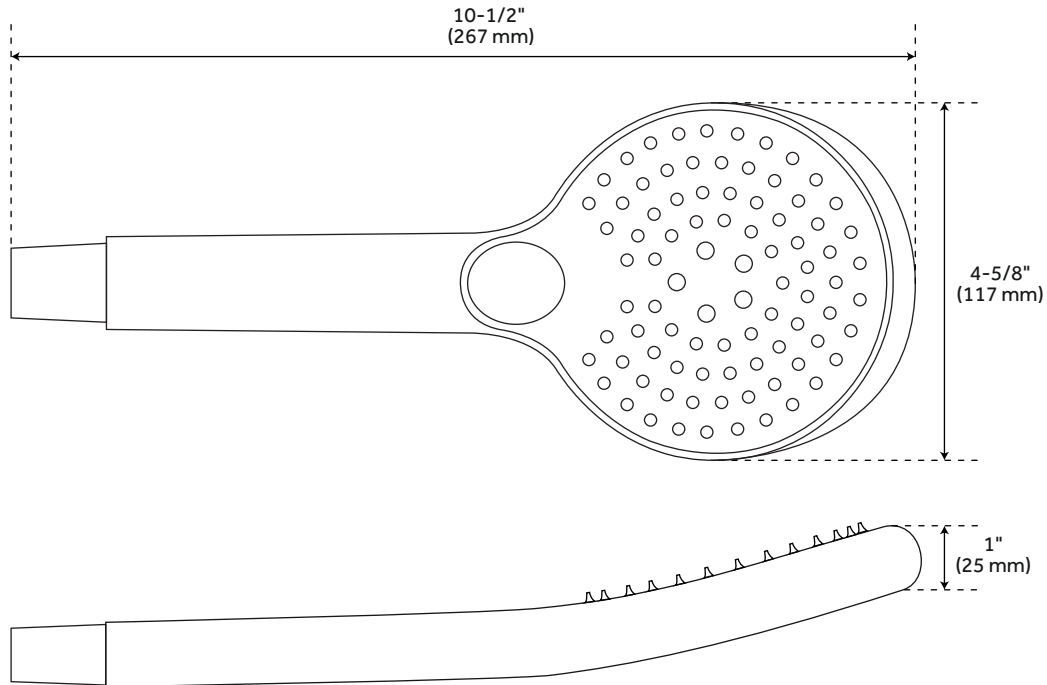

## HAND SHOWER

SKU: 948086

Product Code	Max Flow-rate (80psi)
SHHS4120G	1.8 gpm (6.8L/min) max @ 80 psi
SHHS4130	2.5 gpm (9.5L/min) max @ 80 psi

### FEATURES

Length: 4-5/8"  
Width: 1"  
Height: 10-1/2"  
Assembly Required: No  
Hand Shower Material: ABS  
NPT Connection: 1/2"  
Hose sold separately.