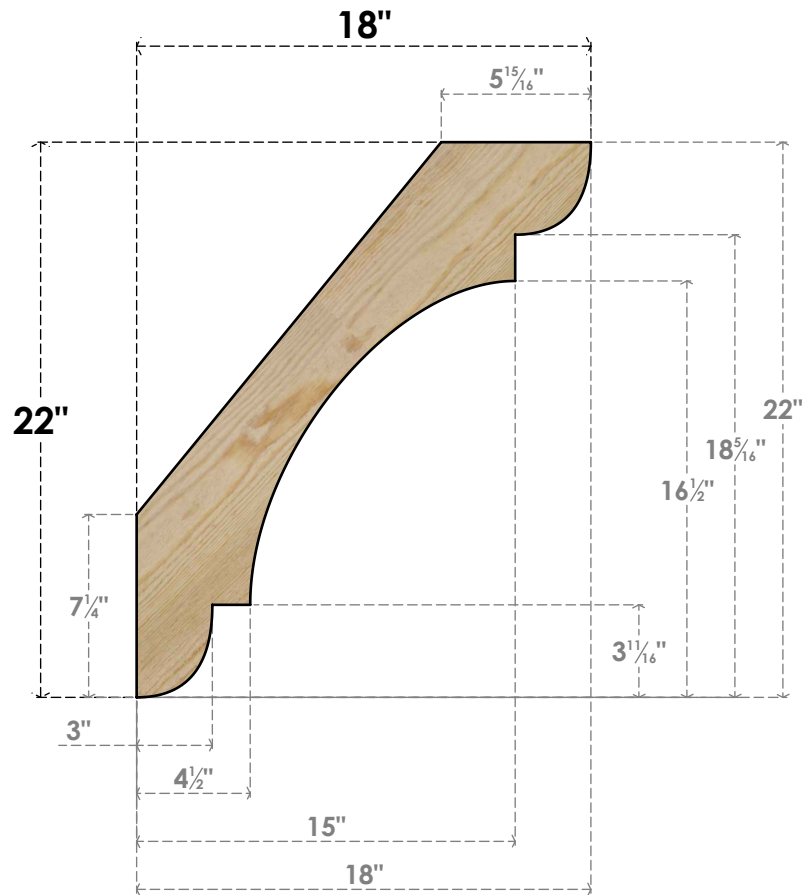

BRC06X18X22OLY00RDF

6"W X 18"D X 22"H OLYMPIC ROUGH SAWN BRACE, DOUGLAS FIR

SIDE

FRONT

EKENA MILLWORK
 2300 WEST MAIN ST.
 CLARKSVILLE, TX 75426
 TOLL FREE: 866-607-0453
 WWW.EKENAMILLWORK.COM

NOTES

1. INSTALLATION TO BE COMPLETED IN ACCORDANCE WITH MANUFACTURER'S SPECIFICATIONS.
2. DRAWING MAY NOT BE TO SCALE
3. THIS DRAWING IS INTENDED FOR DESIGN AND PLANNING PURPOSES ONLY.
4. ALL INFORMATION CONTAINED HEREIN WAS CURRENT AT THE TIME OF DEVELOPMENT BUT MUST BE REVIEWED AND APPROVED BY THE PRODUCT MANUFACTURER TO BE CONSIDERED ACCURATE.
5. PRODUCTS ARE NOT KILN DRIED. THIS ITEM IS UNIQUE AND WILL CONTAIN THE NATURAL VARIATIONS THAT THE WOOD SPECIES OFFERS. THIS MAY RESULT IN VARIATIONS UP TO 1/4"