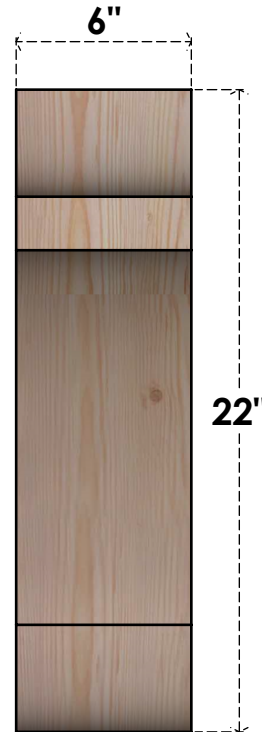

BRC06X18X22OLY00RDF

6"W X 18"D X 22"H OLYMPIC ROUGH SAWN BRACE, DOUGLAS FIR

SIDE

FRONT

EKENA MILLWORK
 2300 WEST MAIN ST.
 CLARKSVILLE, TX 75426
 TOLL FREE: 866-607-0453
 WWW.EKENAMILLWORK.COM

NOTES

1. INSTALLATION TO BE COMPLETED IN ACCORDANCE WITH MANUFACTURER'S SPECIFICATIONS.
2. DRAWING MAY NOT BE TO SCALE
3. THIS DRAWING IS INTENDED FOR DESIGN AND PLANNING PURPOSES ONLY.
4. ALL INFORMATION CONTAINED HEREIN WAS CURRENT AT THE TIME OF DEVELOPMENT BUT MUST BE REVIEWED AND APPROVED BY THE PRODUCT MANUFACTURER TO BE CONSIDERED ACCURATE.
5. PRODUCTS ARE NOT KILN DRIED. THIS ITEM IS UNIQUE AND WILL CONTAIN THE NATURAL VARIATIONS THAT THE WOOD SPECIES OFFERS. THIS MAY RESULT IN VARIATIONS UP TO 1/4"