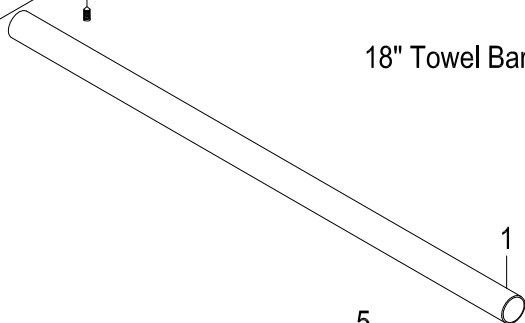

BAHK8212478MB,C,ORB,SN

24" & 18" Towel Bar, Towel Ring, Robe Hook, Toilet Paper Holder

24" Towel Bar

18" Towel Bar

Robe Hook

Toilet Paper Holder

Towel Ring