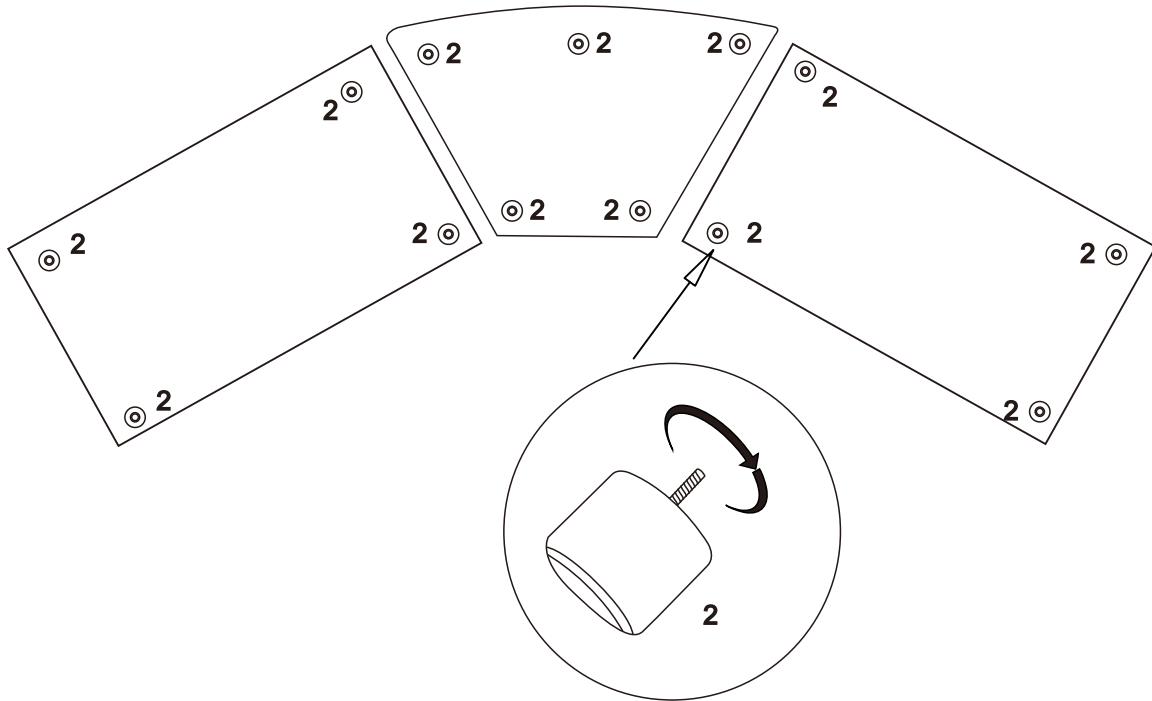

ASSEMBLY INSTRUCTION

SKU - #194 Sectional

meridian.
furniture

1