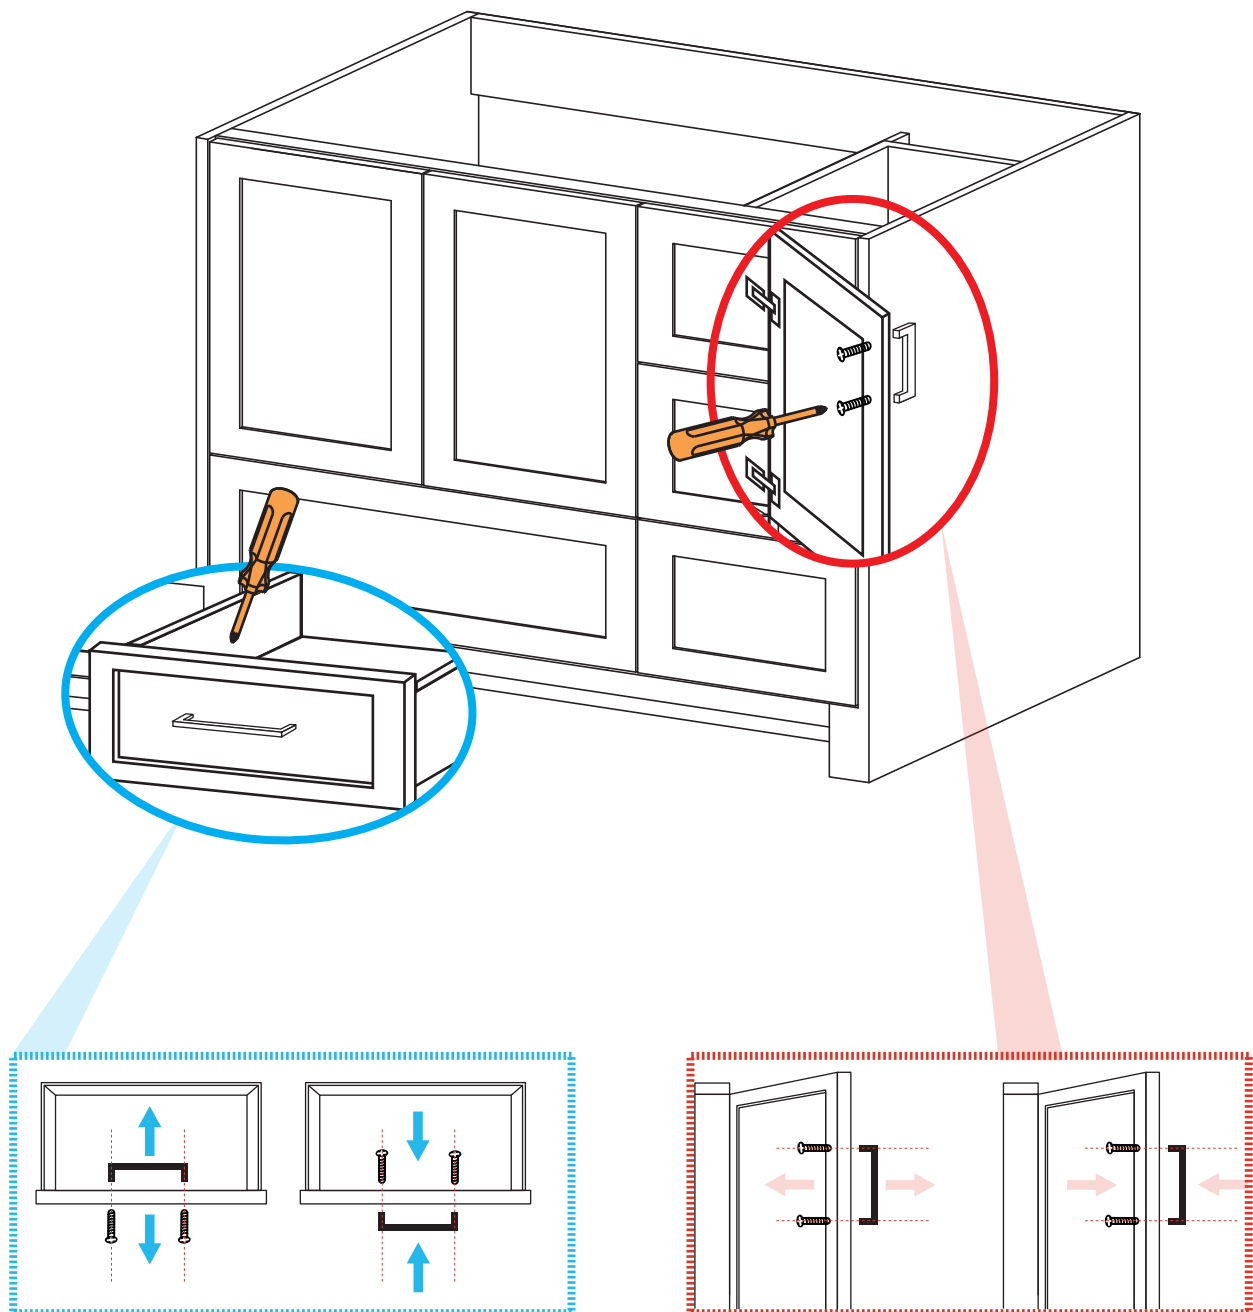

ASSEMBLY INSTRUCTIONS

BATHROOM VANITY

PRODUCT
INSTRUCTION
VIDEO

Belize 42"

NOTE: Any size of the vanity's intallation steps are the same.

INSTALLATION STEPS

Install the handle: loosen the screw of the handle which pre-installed inside the vanity, and take it out, according to the same location to install the handle on the opposite side of the cabinet surface.