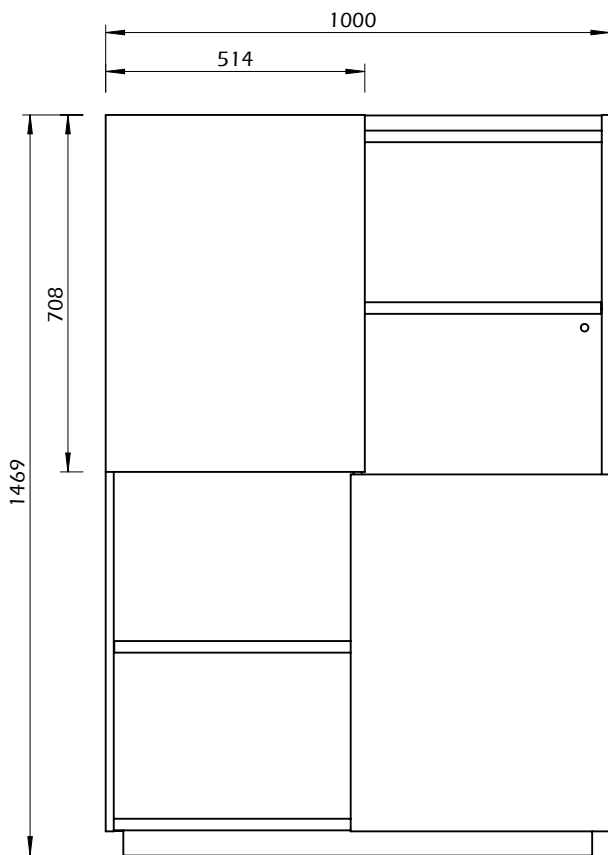

Technical Information

NINA CUPBOARD

TEMAHOME

60min

54kg