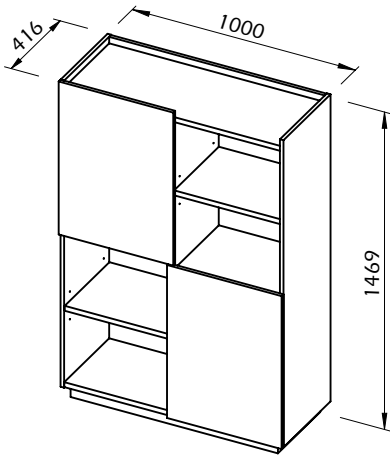

Technical Information

NINA CUPBOARD

TEMAHOME

60min

54kg