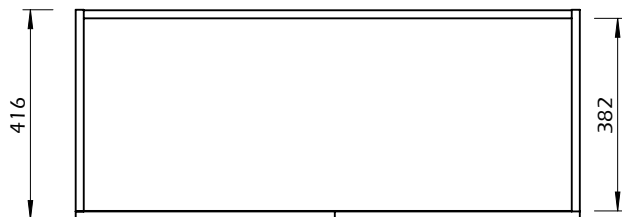

Technical Information

NINA CUPBOARD

TEMAHOME

60min

54kg