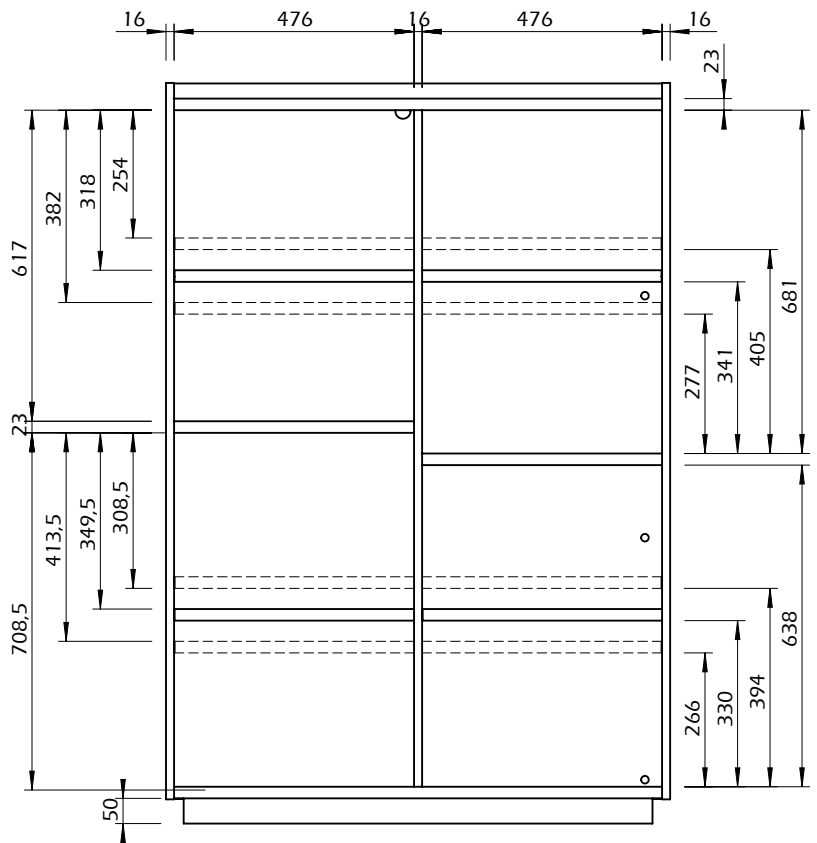

Technical Information

NINA CUPBOARD

TEMAHOME

60min

54kg