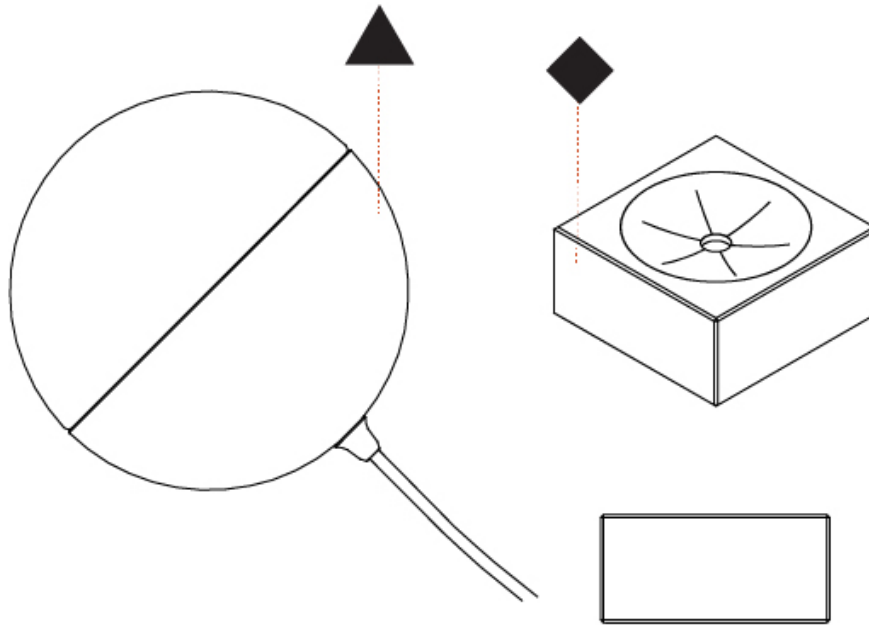

HALF 1 PORTABLE

D94035-

PROJECT	_____
TYPE	_____
SPECIFIER	_____
QUANTITY	_____
DATE	_____

D