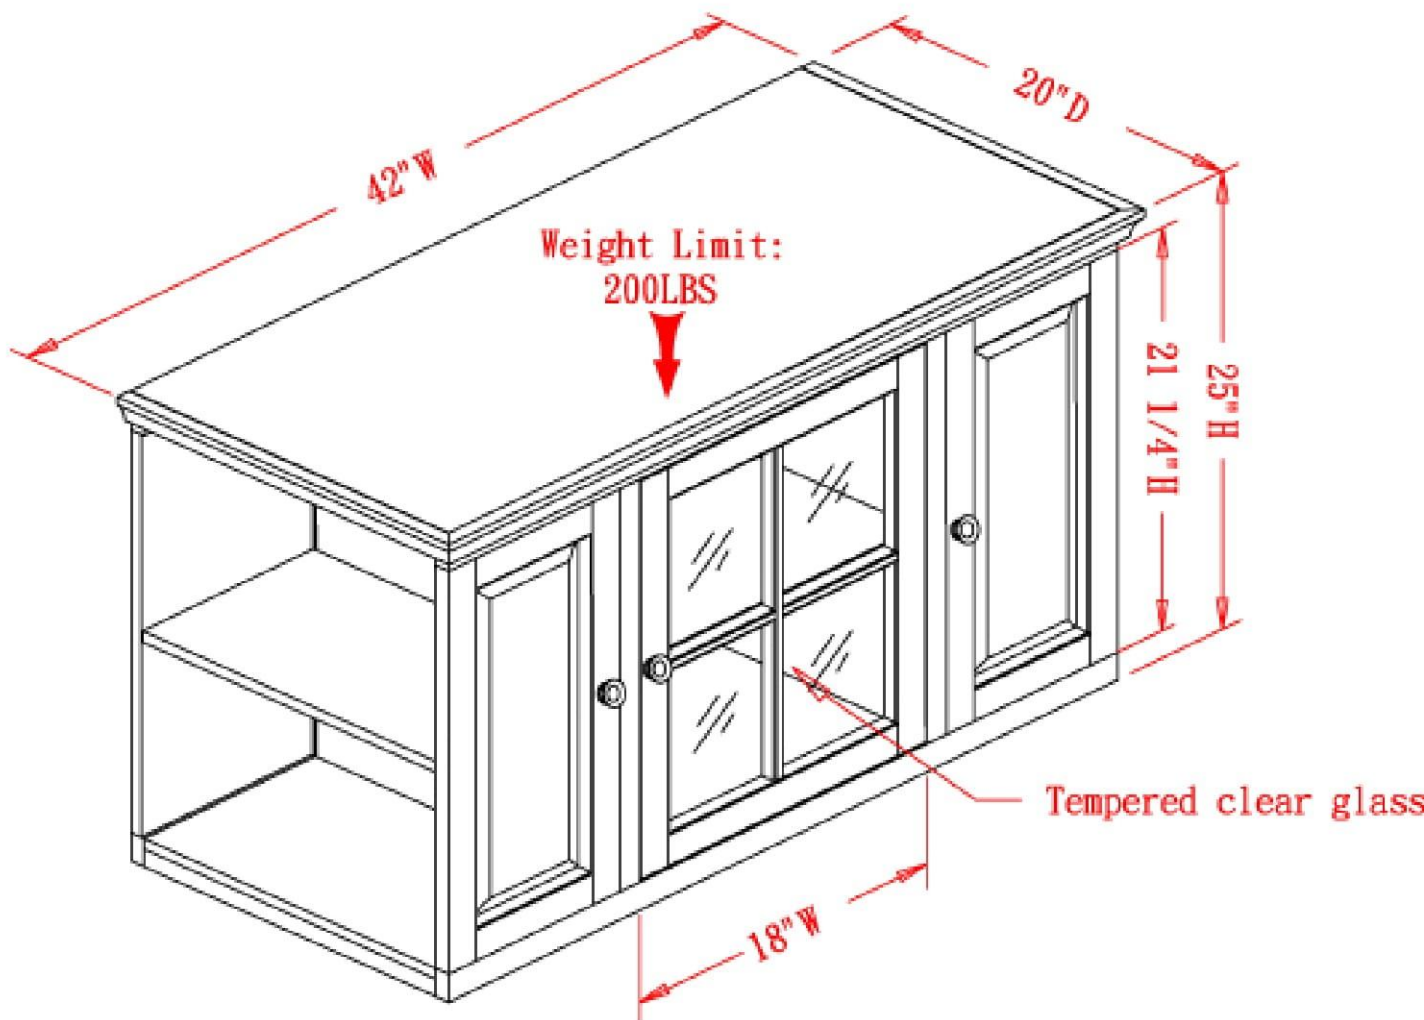

Description: Black Rub 42: TV Cart

**All measurements and weights are approximate and may be rounded.
Subject to change without notice.**