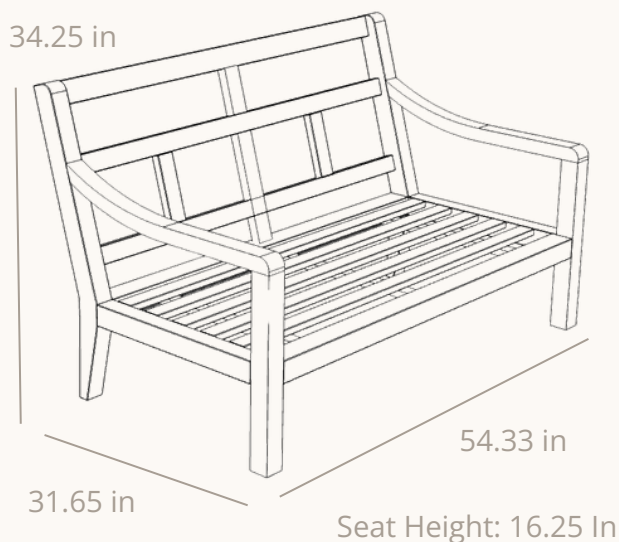

# Heated 2 Seat Sofa

## Solerno Collection

-  **Heated Seat & Back Cushions**  
5 levels from 85-120° F
-  **Heats in 60 seconds**  
reaches full temp. in 3 minutes
-  **Up to 10 hours**  
of battery life
-  **USB-A & USB-C ports**  
for device charging
-  **Durable IPX5 rated**  
waterproof electronics
-  **Elegant & easy to use**  
Magnetic attachment design
-  **Premium Materials**  
FSC® certified teak & Marine Grade Hardware
-  **Performance Grade**  
stain-resistant fabrics

## 2 Seat Sofa Dimensions