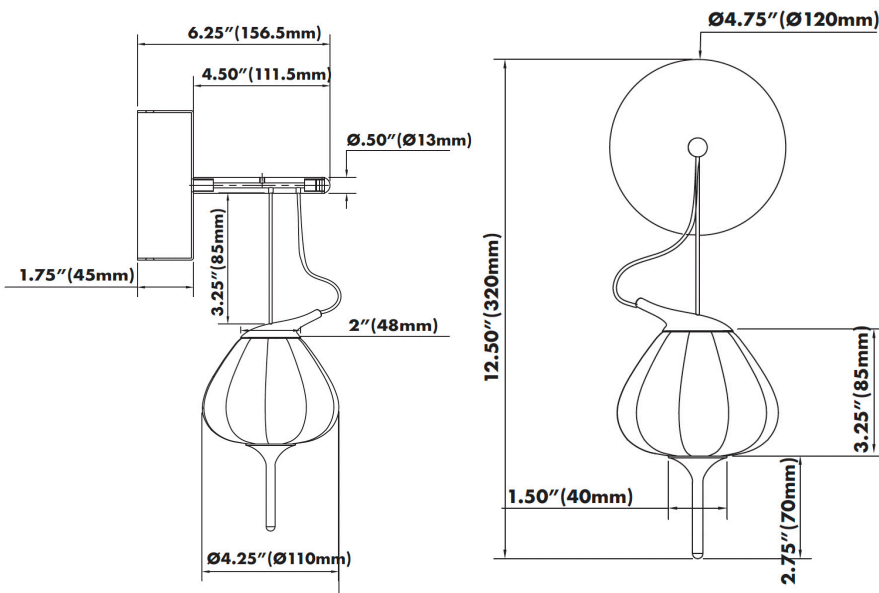

LECCE SERIES LED WALL SCNCE

VAW1221

By VONN Lighting

VONN

PROJECT:

TYPE:

CATALOG#:

DATE:

FEATURES

- LUMENS: 309LM
- WATTS: 5W
- VOLTAGE: 120V
- CRI: 90
- CCT: 3000K
- IP RATED: DRY LOCATION
- MATERIAL: ALUMINUM / GLASS
- FINISH: BLACK
- LIFETIME: 50,000 HOURS
- DIMMABLE: YES
- SHADE SHAPE: TEAR DROP
- SHADE MATERIAL: FROSTED GLASS
- SHADE COLOR: WHITE
- WARRANTY: 5-YEAR LIMITED

DIMENSIONS

Theoretical Lumens: XXX LM (subject to change)

Theoretical Wattage: XXX W (subject to change)

***Please note lumens and wattage are subject to change and will be determined post production of the first articles.