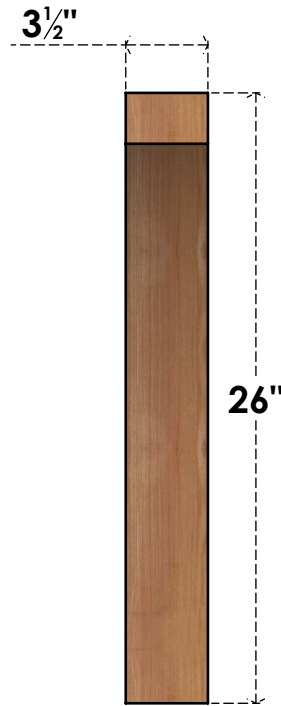

BRC04X18X26THR00SWR

3 1/2"W X 18"D X 26"H THORTON SMOOTH BRACE, WESTERN RED CEDAR

SIDE

FRONT

EKENA MILLWORK
 2300 WEST MAIN ST.
 CLARKSVILLE, TX 75426
 TOLL FREE: 866-607-0453
 WWW.EKENAMILLWORK.COM

NOTES

1. INSTALLATION TO BE COMPLETED IN ACCORDANCE WITH MANUFACTURER'S SPECIFICATIONS.
2. DRAWING MAY NOT BE TO SCALE
3. THIS DRAWING IS INTENDED FOR DESIGN AND PLANNING PURPOSES ONLY.
4. ALL INFORMATION CONTAINED HEREIN WAS CURRENT AT THE TIME OF DEVELOPMENT BUT MUST BE REVIEWED AND APPROVED BY THE PRODUCT MANUFACTURER TO BE CONSIDERED ACCURATE.
5. PRODUCTS ARE NOT KILN DRIED. THIS ITEM IS UNIQUE AND WILL CONTAIN THE NATURAL VARIATIONS THAT THE WOOD SPECIES OFFERS. THIS MAY RESULT IN VARIATIONS UP TO 1/4"