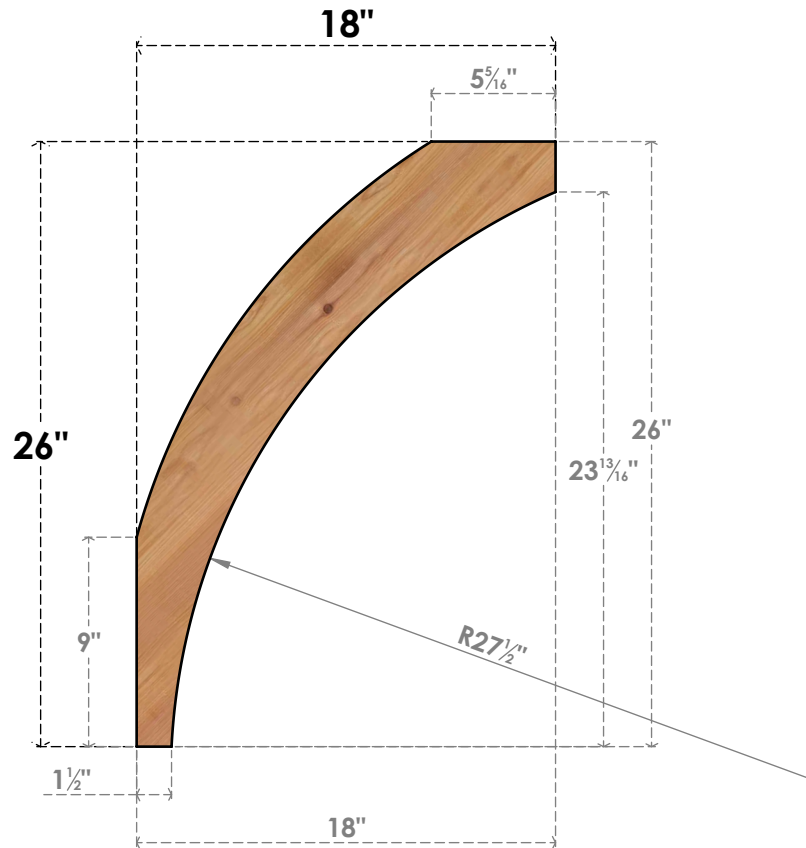

BRC04X18X26THR00SWR

3 1/2"W X 18"D X 26"H THORTON SMOOTH BRACE, WESTERN RED CEDAR

SIDE

FRONT

EKENA MILLWORK
 2300 WEST MAIN ST.
 CLARKSVILLE, TX 75426
 TOLL FREE: 866-607-0453
 WWW.EKENAMILLWORK.COM

NOTES

1. INSTALLATION TO BE COMPLETED IN ACCORDANCE WITH MANUFACTURER'S SPECIFICATIONS.
2. DRAWING MAY NOT BE TO SCALE
3. THIS DRAWING IS INTENDED FOR DESIGN AND PLANNING PURPOSES ONLY.
4. ALL INFORMATION CONTAINED HEREIN WAS CURRENT AT THE TIME OF DEVELOPMENT BUT MUST BE REVIEWED AND APPROVED BY THE PRODUCT MANUFACTURER TO BE CONSIDERED ACCURATE.
5. PRODUCTS ARE NOT KILN DRIED. THIS ITEM IS UNIQUE AND WILL CONTAIN THE NATURAL VARIATIONS THAT THE WOOD SPECIES OFFERS. THIS MAY RESULT IN VARIATIONS UP TO 1/4"