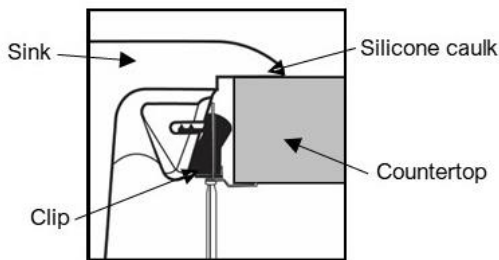

INSTALLATION METHOD

OPTIONAL ACCESSORIES

MODELS	COLOR	STRAINER	FLANGE
• QT-810-WH	White	QBSWH	QDFWH
• QT-810-BI	Bisque	QBSBI	QDFBI
• QT-810-BL	Black	QBSBL	QDFBL
• QT-810-BR	Brown	QBSBR	QDFBR
• QT-810-CN	Concrete	QBSCN	QDFCN
• QT-810-GR	Grey	QBSGR	QDFGR

We reserve the right to update product specifications without notice. Please visit karran.com for the most current specification sheets. All dimensions are accurate to 1/4". REV 5-2022

PROJECT INFORMATION

PROJECT: _____

CONTACT: _____

DATE: _____

NOTES: _____

_____

_____

APPROVAL: