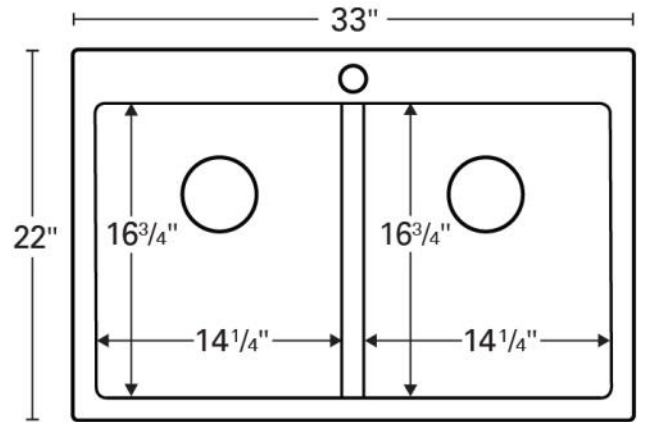

Karran quartz sinks are manufactured from durable quartz composite material that makes them incredibly tough and resilient to even the toughest daily kitchen tasks. They contain 80% natural quartz crystals and 20% high performance acrylic resins. These materials provide high scratch, stain, chip and heat resistance. This easy-to-install top mount design is 33" x 22" in size and is available in a selection of 6 elegant color choices.

Series:	Quartz QT Series
Material:	80% quartz / 20% acrylic resin
Installation Type:	Top mount / Drop-in
Configuration:	Double equal bowl
Overall dimensions:	33" x 22"
Left bowl dimensions:	14-1/4" x 16-3/4" x 9"
Right bowl dimensions:	14-1/4" x 16-3/4" x 9"
Drain size:	3-1/2"
Min. cabinet size:	33"
Template / clips included:	Yes
Accessories included:	Stainless steel basket strainers, stainless steel bottom grids, Luster Pro cleaning oil
Finishes / Colors:	Bisque, Concrete, White, Black, Grey, Brown

Sinks are listed with IAPMO and meet the requirements of the Uniform Plumbing Code, International Plumbing Code and the National Plumbing Code of Canada.

INSTALLATION METHOD

OPTIONAL ACCESSORIES

MODELS	COLOR	STRAINER	FLANGE
• QT-810-WH	White	QBSWH	QDFWH
• QT-810-BI	Bisque	QBSBI	QDFBI
• QT-810-BL	Black	QBSBL	QDFBL
• QT-810-BR	Brown	QBSBR	QDFBR
• QT-810-CN	Concrete	QBSCN	QDFCN
• QT-810-GR	Grey	QBSGR	QDFGR

We reserve the right to update product specifications without notice. Please visit karran.com for the most current specification sheets. All dimensions are accurate to 1/4". REV 5-2022

PROJECT INFORMATION

PROJECT: _____

CONTACT: _____

DATE: _____

NOTES: _____

_____

_____

APPROVAL: