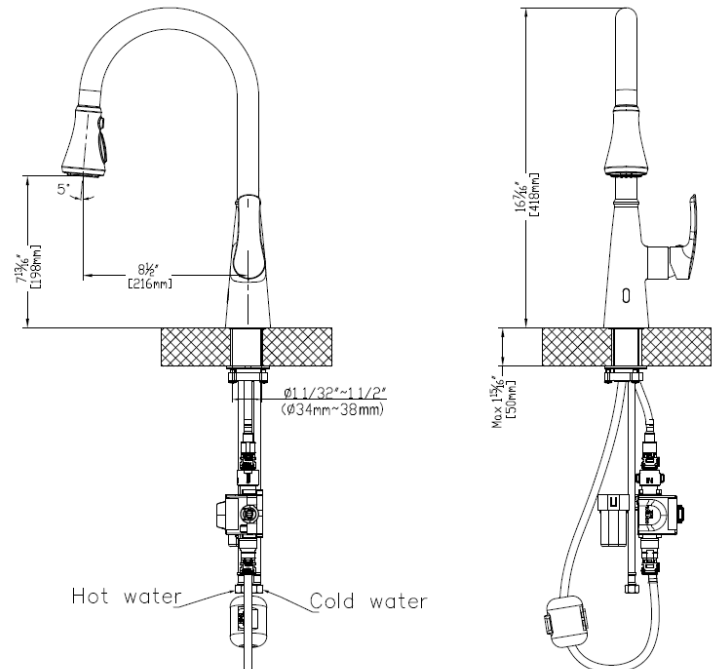

OPTIONAL ACCESSORIES

- SD25MB, SD35MB [Matte black soap dispenser]
- SD25SS, SD35SS [Stainless steel soap dispenser]

PROJECT INFORMATION

PROJECT: _____

CONTACT: _____

DATE: _____

NOTES: _____

_____

_____

_____

APPROVAL:

We reserve the right to update product specifications without notice. Please visit karran.com for the most current specification sheets. All dimensions are accurate to 1/4". REV 05-2022