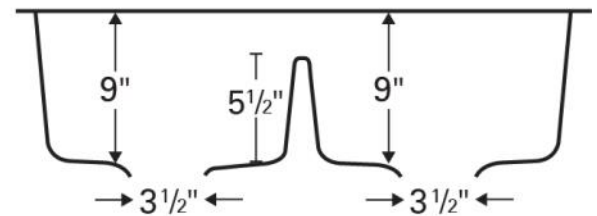

Karran quartz sinks are manufactured from durable quartz composite material that makes them incredibly tough and resilient to even the toughest daily kitchen tasks. They contain 80% natural quartz crystals and 20% high performance acrylic resins. These materials provide high scratch, stain, chip and heat resistance. This easy-to-install top mount design is 33" x 22" in size and is available in a selection of 6 elegant color choices.

Series:	Quartz QT Series
Material:	80% quartz / 20% acrylic resin
Installation Type:	Top mount / Drop-in
Configuration:	Double equal bowl
Overall dimensions:	33" x 22"
Left bowl dimensions:	14-1/4" x 16-3/4" x 9"
Right bowl dimensions:	14-1/4" x 16-3/4" x 9"
Drain size:	3-1/2"
Min. cabinet size:	33"
Template / clips included:	Yes
Accessories included:	Stainless steel basket strainers, stainless steel bottom grids, Luster Pro cleaning oil
Finishes / Colors:	Bisque, Concrete, White, Black, Grey, Brown

Sinks are listed with IAPMO and meet the requirements of the Uniform Plumbing Code, International Plumbing Code and the National Plumbing Code of Canada.

INSTALLATION METHOD

OPTIONAL ACCESSORIES

MODELS	COLOR	STRAINER	FLANGE
• QT-810-WH	White	QBSWH	QDFWH
• QT-810-BI	Bisque	QBSBI	QDFBI
• QT-810-BL	Black	QBSBL	QDFBL
• QT-810-BR	Brown	QBSBR	QDFBR
• QT-810-CN	Concrete	QBSCN	QDFCN
• QT-810-GR	Grey	QBSGR	QDFGR

We reserve the right to update product specifications without notice. Please visit karran.com for the most current specification sheets. All dimensions are accurate to 1/4". REV 5-2022

PROJECT INFORMATION

PROJECT: _____

CONTACT: _____

DATE: _____

NOTES: _____

_____

_____

APPROVAL: