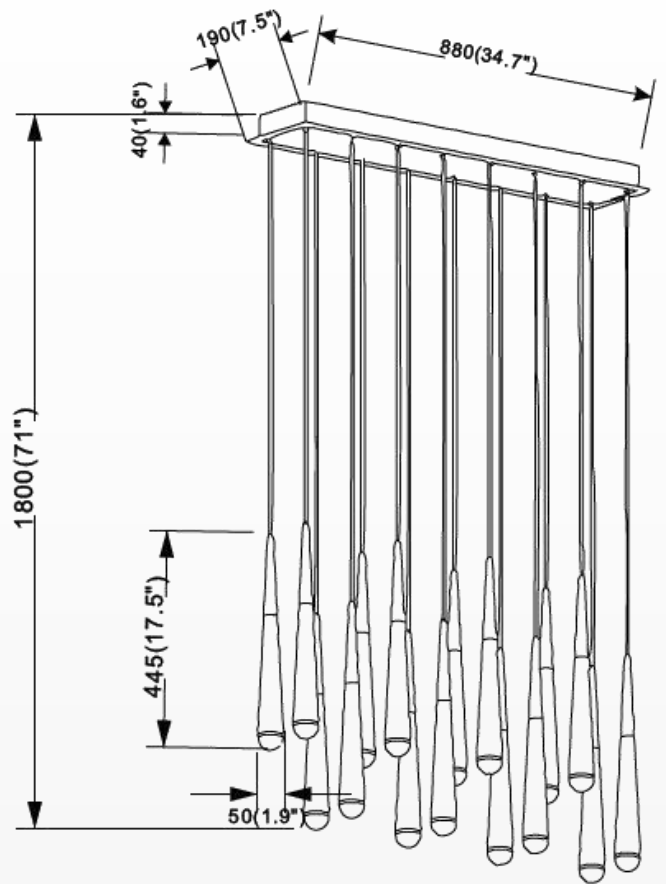

LIGHTING

LED Chandeliers Lights

SPECIFICATION

- Dimension: 34.7"×7.5"×71"
- Wattage: 112W
- Voltage: 120V
- Temp: 3000K
- Lumens: 5600LM
- Dimmable: ELV , DIMMING 5%-100%
- CRI: > 80
- Material : Iron+Aluminum+Acrylic
- Lifespan : 50000hs
- Warranty: 3 years
- Operation temperature : -20°C-40°C