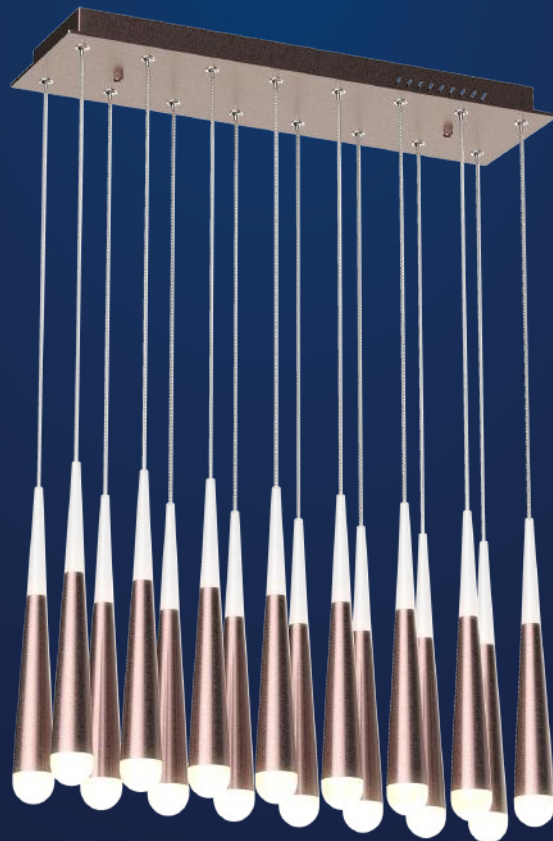

LIGHTING

LED Chandeliers Lights

SPECIFICATION

- Dimension: 34.7"×7.5"×71"
- Wattage: 112W
- Voltage: 120V
- Temp: 3000K
- Lumens: 5600LM
- Dimmable: ELV , DIMMING 5%-100%
- CRI: > 80
- Material : Iron+Aluminum+Acrylic
- Lifespan : 50000hs
- Warranty: 3 years
- Operation temperature : -20°C-40°C

AVAILABLE FINISH

WHAT'S IN THE BOX:

mounting bracket; plastic anchors;
anchor screws; outlet screws;
wire connectors, ground screw,
canopy screw, gloves