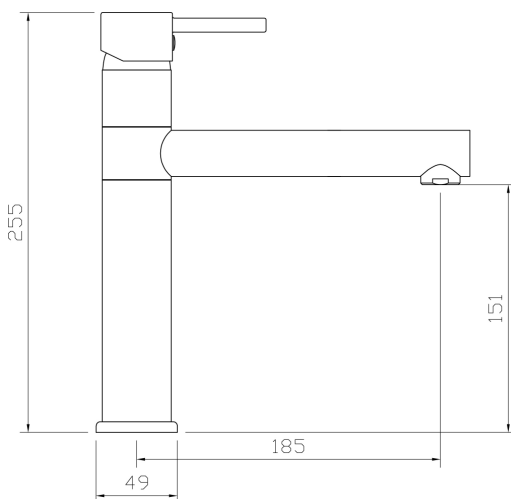

ACT3040 - Top Single Lever

Product Finish: Chrome

EAN13 barcode: 5060879990838

Product features:

- Metal construction throughout
- Single lever control for effortless single handed control
- Minimalist planate design form
- Antisplash spout supplied as standard
- Supplied complete with flexible tail pipes for fast simple fitting

Additional information / Parts included:

1 x metal horseshoe, 1 x rubber horseshoe, 1 x fixing nut, 1 x rubber seal, 1 x fixing stud, 1 x Triangular stabiliser

Primary WRAS fittings number (see www.wras.co.uk):

None

Product dimensions:

- Overall Height / projection: 255 mm
- Exit reach: 185 mm
- Exit height: 151 mm
- Centre distance(s): n/a
- Base diameter(s): 49 mm
- Recommended hole diameter: \varnothing 35 mm
- Max. surface depth: 60 mm
- Spout diameter: 28 mm
- Spout aerator size: 24mm

Packaged properties:

Box length: 410 mm
Box width: 245 mm
Tap only weight: 1.07 kg

Box depth: 60 mm
Units per outer: 10
Boxed weight: 1.59 kg

Product flow characteristics:

- Min / Max water pressure: 0.50 / 5.5 bar
- Recommended / Max water temperature: 46°C / 70°C
- Part G - Mixed flow rate at 3 bar (litres / min): 12.27