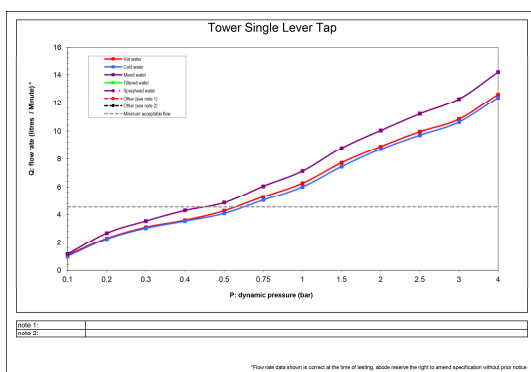

None

Product dimensions:

- Overall Height / projection: 255 mm
- Exit reach: 185 mm
- Exit height: 151 mm
- Centre distance(s): n/a
- Base diameter(s): 49 mm
- Recommended hole diameter: \varnothing 35 mm
- Max. surface depth: 60 mm
- Spout diameter: 28 mm
- Spout aerator size: 24mm

Packaged properties:

Box length: 410 mm
Box width: 245 mm
Tap only weight: 1.07 kg

Box depth: 60 mm
Units per outer: 10
Boxed weight: 1.59 kg

Product flow characteristics:

- Min / Max water pressure: 0.50 / 5.5 bar
- Recommended / Max water temperature: 46°C / 70°C
- Part G - Mixed flow rate at 3 bar (litres / min): 12.27

- Control valve type: 35mm \varnothing single lever
- Flow characteristics: Single Flow
- Non return valve(s): None

- Aerator type: Honeycomb
- Spout connection method: N/a

- Tail pipe inlet / outlet size: M10 / 1/2" BSP Female
- Inlet pipe type / length: Flexible stainless braided hose / 350 mm