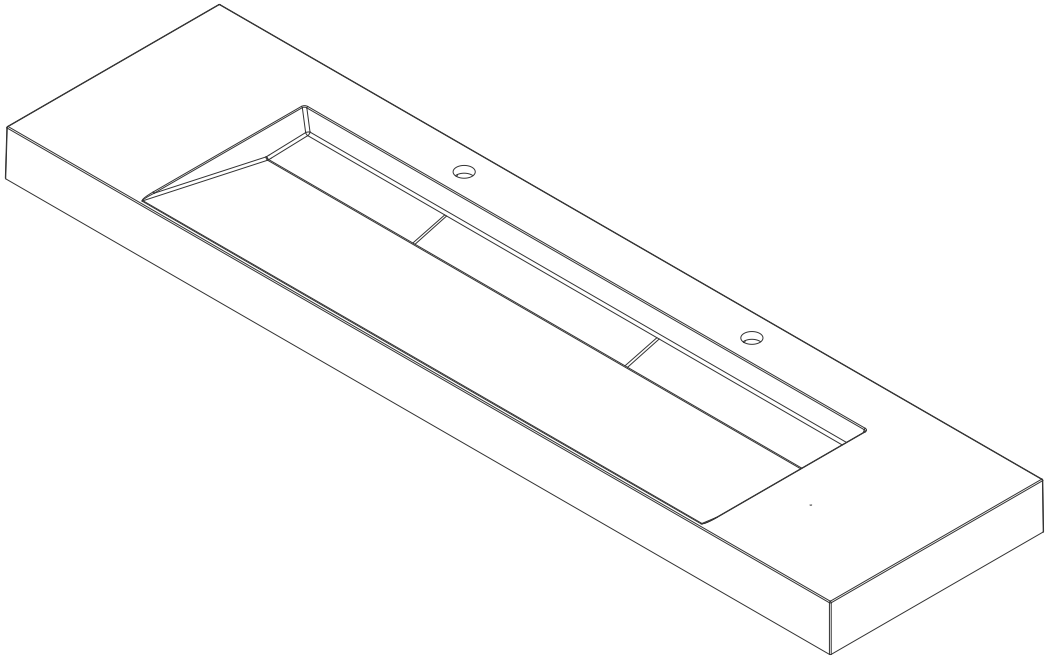

# 72" BASIN

---

## Features and Materials

Countertop Materials: Composite Stone

Number of Basins: One, Integrated Sinktop

Basin Overflow: NO

Certifications: ICC-ES PMG-1568

## Dimension

Length: 72-1/2"

Width: 18-3/4"

Basin Depth: 2-3/8"

Overall Height: 4-1/4"

Visible Height: 3-7/8"

# 72" BASIN

Top View

Side View

Front View

All dimensions are nominal