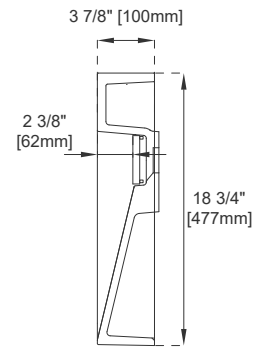

## Dimension

Length: 72-1/2"

Width: 18-3/4"

Basin Depth: 2-3/8"

Overall Height: 4-1/4"

Visible Height: 3-7/8"

# 72" BASIN

Top View

Side View

Front View

All dimensions are nominal