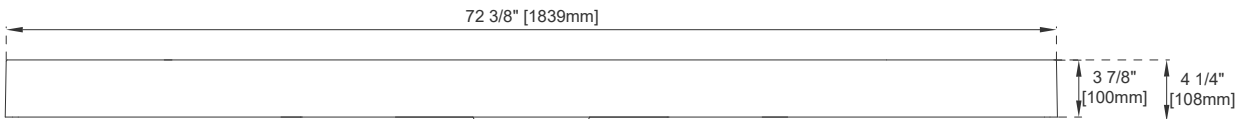

## Dimension

Length: 72-1/2"

Width: 18-3/4"

Basin Depth: 2-3/8"

Overall Height: 4-1/4"

Visible Height: 3-7/8"

# 72" BASIN

Top View

Side View

Front View

All dimensions are nominal