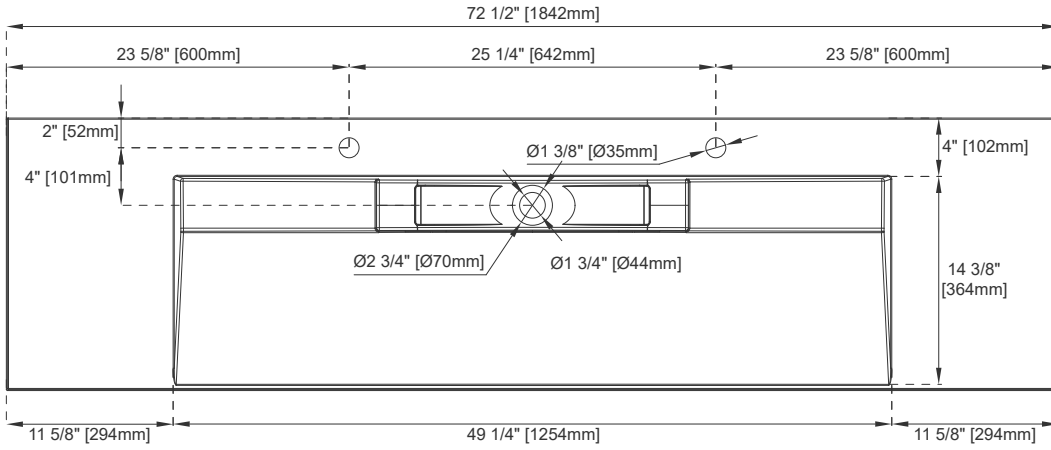

## Dimension

Length: 72-1/2"

Width: 18-3/4"

Basin Depth: 2-3/8"

Overall Height: 4-1/4"

Visible Height: 3-7/8"

# 72" BASIN

Top View

Side View

Front View

All dimensions are nominal