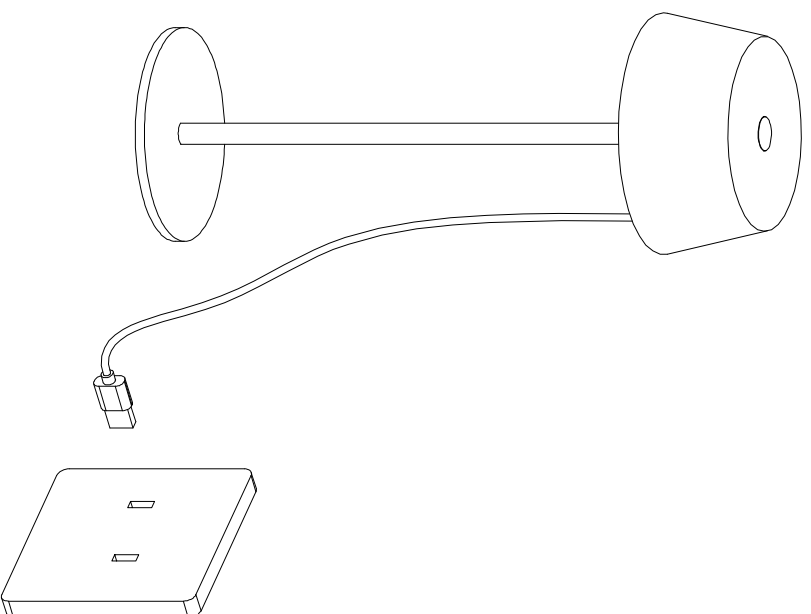

A

Firstly, charge the lamp until the led change to green. The USB cable is in the attachment bag. We recommend that you use 1A adaptor.

Red (Charging)	Green (Full)
	

B

Secondly, to turn on/off the lamp, please touch the switch on the top.

Touch

C

The lamp is dimmable.

Long press