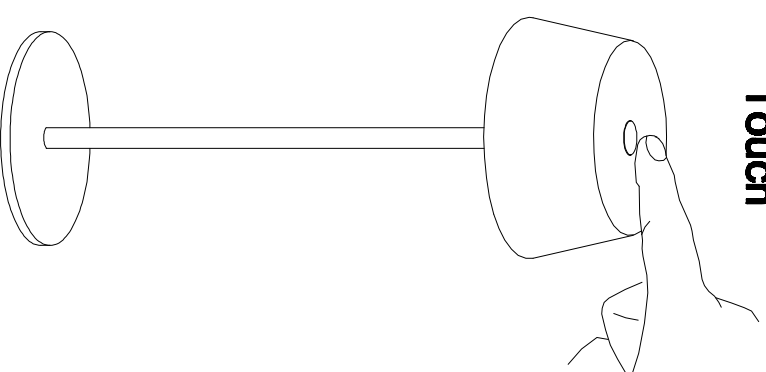

A

Firstly, charge the lamp until the led change to green. The USB cable is in the attachment bag. We recommend that you use 1A adaptor.

Red (Charging)	Green (Full)
	

B

Secondly, to turn on/off the lamp, please touch the switch on the top.

Touch

C

The lamp is dimmable.

Long press