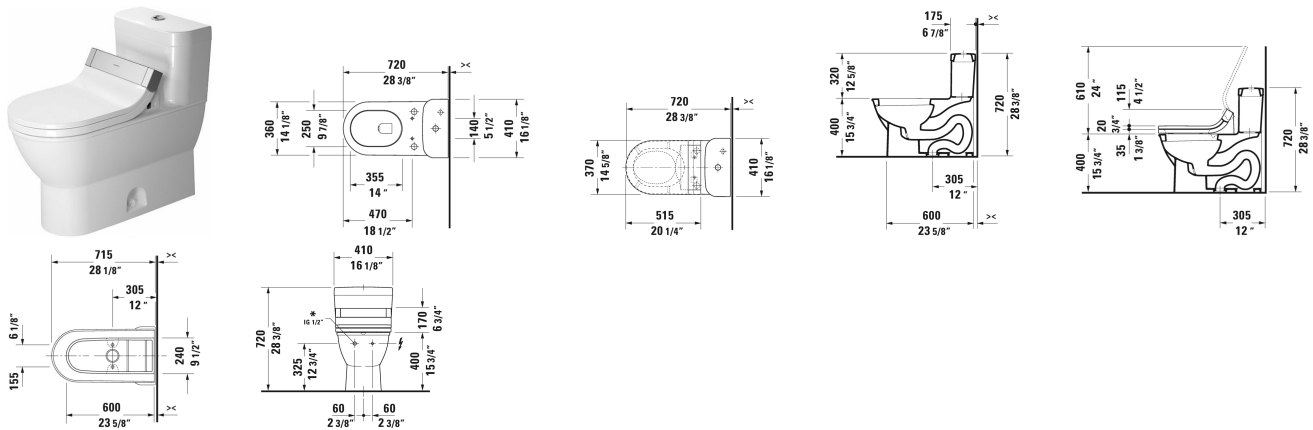

Darling New One-Piece toilet for SensoWash® ♿ # 212351..05 / 212351..05

< 15 3/4" Inch >

One-Piece toilet for SensoWash®	Dimension	Weight	Order number
only in combination with SensoWash, syphonic, 12" rough-in, with single flush piston valve, top flush, connecting elements for SensoWash with concealed connections included, vertical outlet, cUPC® listed*, WaterSense® listed, 1.28 gpf			
Colors			
00 White 20 HygieneGlaze (an antibacterial ceramic glaze that provides almost indefinite effectiveness)			
Variant			
•	15 3/4" x 28 1/8" Inch	106.5 lb	212351..05
•	15 3/4" x 28 1/8" Inch	106.5 lb	212351..05
Infobox			
* Complies with following standards: ASME A112.19.2/CSA B45.1			
Sanitary ceramics with the special WonderGliss surface finish will remain clean and attractive-looking for a long time to come. When ordering WonderGliss please add a "1" as eleventh digit to the model number.			
Mounting set for One-Piece and Two-Piece toilets, outlet 3/8" - male thread, wall connection 1/2" - female thread, 1/2", North American version	17 3/4" Inch	1.1 lb	001417
Suitable products			

Darling New One-Piece toilet for SensoWash® ♿ # 212351..05 / 212351..05

|< 15 3/4" Inch >|

SensoWash® Starck C shower-toilet seat for ME by Starck, Starck 2, Starck 3 and Darling New* Rear-, Lady- and Comfortwash, individual adjustment of water-, air- and seat surface temperature as well as nozzle position and jet strength, heated seat, warm air dryer, power actuated lid and seat, night light, 2 individually programmable user profiles, remote control included, self-cleaning wand, on / off-button, with concealed connections, Quick release: easy seat unit removal and attachment, 14 5/8" x 20 1/4" Inch

610001

All drawings contain the necessary measurements which are subject to standard tolerances. They are stated in inch & mm and are non-binding. Exact measurements, in particular for customized installation scenarios, can only be taken from the finished ceramic piece.