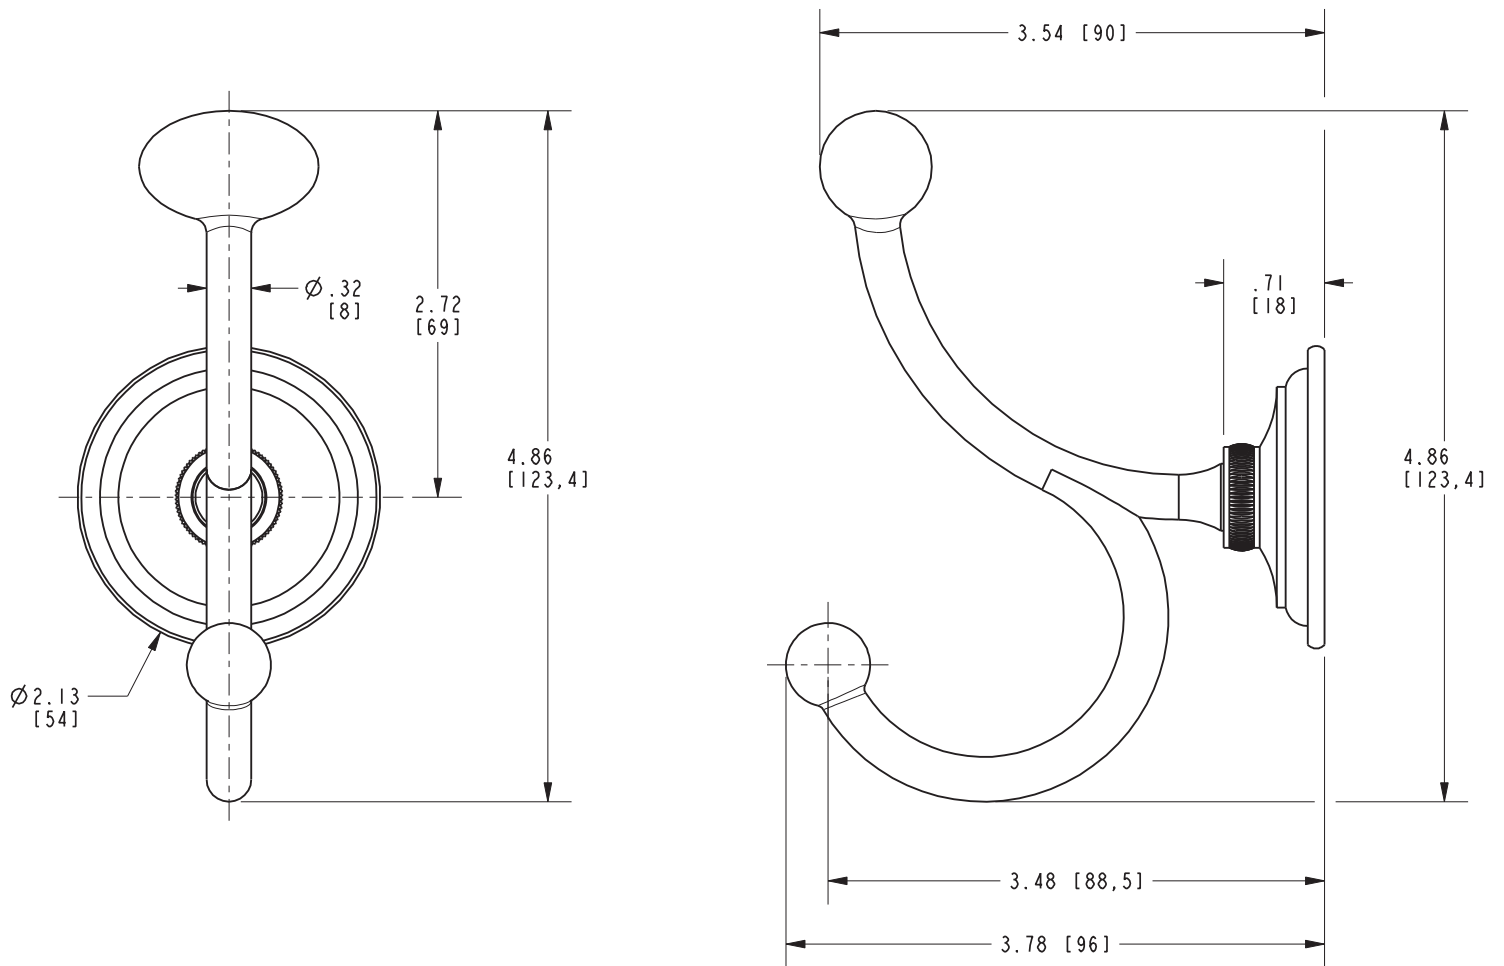

2611

London Terrace Robe Hook 2611

GINGER