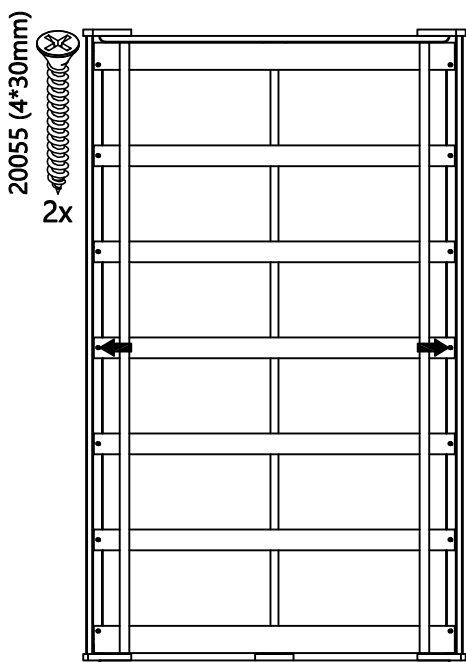

A ser ensamblado por un adulto

Not Included

Non Inclus

No Incluido

-  **X** 20378 (M6*20mm)
-  **X** 20428 (M6*25mm)
-  20006 (M8*60mm) 4x
-  20358 (φM8*17mm) 4x
-  **X** 20124 (M6*30mm)

- 
 4x
 20378 (M6*20mm)
- 
~~4x~~
~~20428 (M6*25mm)~~
- 
 4x
 20639 (14*6*1mm)
- 
 4x
 20129 (6*12*2mm)
- 
 2x
 20999 (89*31*31mm)

- 
20378 (M6*20mm)
4x
- X**
20428 (M6*25mm)
- 
20639 (14*6*1mm)
4x
- 
20129 (6*12*2mm)
4x

ENGLISH

Thank you for your purchase. We hope you and your kids will love it!
Please keep these assembly instructions for future reference.