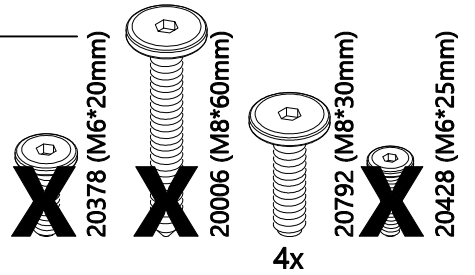

20365 (8*13mm)

4x

20777 (89*31*31mm)

2x

20058 (φ10*30mm)

4x

20015 (5mm)

2x

20378 (M6*20mm)

8x

20639 (14*6*1mm)

8x

20129 (6*12*2mm)

8x

20428 (M6*25mm)

2x

A ser ensamblado por un adulto

Not Included

Non Inclus

No Incluido

-  **X** 20378 (M6*20mm)
-  **X** 20428 (M6*25mm)
-  20006 (M8*60mm) 4x
-  20358 (φM8*17mm) 4x
-  **X** 20124 (M6*30mm)

- 
 4x
 20378 (M6*20mm)
- 
~~4x~~
~~20428 (M6*25mm)~~
- 
 4x
 20639 (14*6*1mm)
- 
 4x
 20129 (6*12*2mm)
- 
 2x
 20999 (89*31*31mm)

- 
20378 (M6*20mm)
4x
- X**
20428 (M6*25mm)
- 
20639 (14*6*1mm)
4x
- 
20129 (6*12*2mm)
4x

ENGLISH

Thank you for your purchase. We hope you and your kids will love it!
Please keep these assembly instructions for future reference.