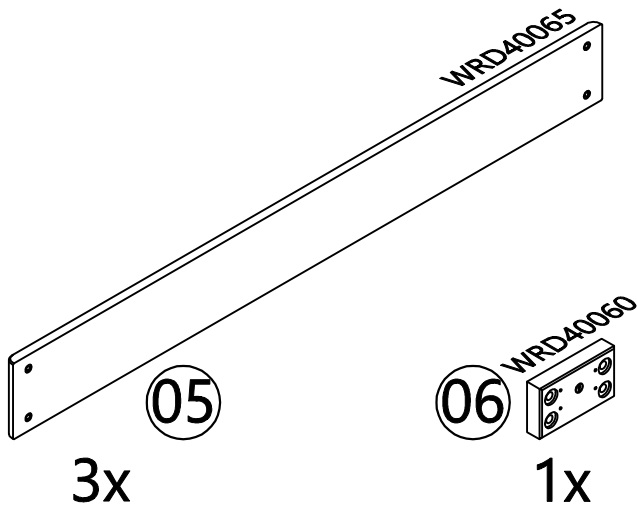

ATTENTION

PLEASE READ BEFORE OPENING + ASSEMBLING

WE STAND BEHIND OUR PRODUCTS 100%

YOUR SATISFACTION IS OUR #1 GOAL.

WE ARE HAPPY TO HELP!

FULL BED, PLANK
LITS DOUBLE EN PLANCHE DE BOIS
CAMA FULL, CABECERO DE TABLÓN

20006 (M8*60mm)

4x

20358 (M8*17mm)

4x

20124 (M6*30mm)

16x

20792 (M8*30mm)

8x

20365 (8*13mm)

4x

20777 (89*31*31mm)

2x

20058 (φ10*30mm)

4x

20015 (5mm)

2x

20615 (4mm)

2x

20055 (4*30mm)

14x

20674 (45*76*25mm)

2x

20010 (3*15mm)

8x