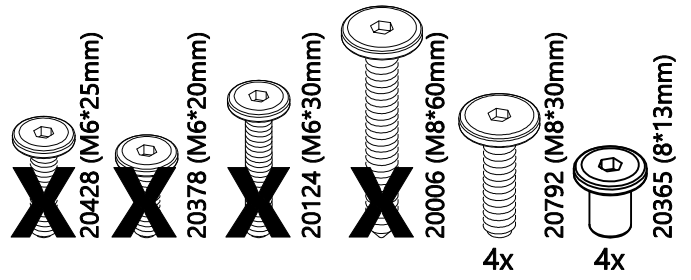

20365 (8*13mm)

4x

20777 (89*31*31mm)

2x

20058 (φ10*30mm)

4x

20015 (5mm)

2x

A ser ensamblado por un adulto

Not Included

Non Inclus

No Incluido

-  **X** 20378 (M6*20mm)
-  **X** 20428 (M6*25mm)
-  20006 (M8*60mm) 4x
-  20358 (φM8*17mm) 4x
-  **X** 20124 (M6*30mm)

- 
 4x
 20378 (M6*20mm)
- 
~~4x~~
~~20428 (M6*25mm)~~
- 
 4x
 20639 (14*6*1mm)
- 
 4x
 20129 (6*12*2mm)
- 
 2x
 20999 (89*31*31mm)

- 
20378 (M6*20mm)
4x
- X**
20428 (M6*25mm)
- 
20639 (14*6*1mm)
4x
- 
20129 (6*12*2mm)
4x

ENGLISH

Thank you for your purchase. We hope you and your kids will love it!
Please keep these assembly instructions for future reference.