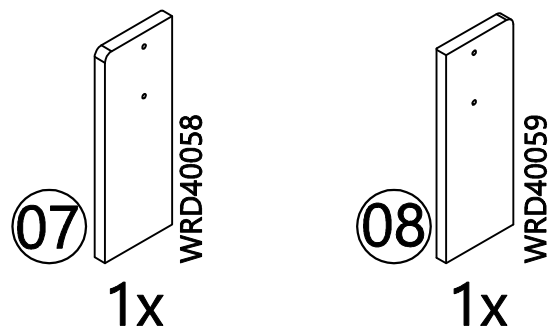

ATTENTION

PLEASE READ BEFORE OPENING + ASSEMBLING

WE STAND BEHIND OUR PRODUCTS 100%

YOUR SATISFACTION IS OUR #1 GOAL.

WE ARE HAPPY TO HELP!

FULL BED, PLANK
LITS DOUBLE EN PLANCHE DE BOIS
CAMA FULL, CABECERO DE TABLÓN

20006 (M8*60mm)

4x

20358 (M8*17mm)

4x

20124 (M6*30mm)

16x

20792 (M8*30mm)

8x

20365 (8*13mm)

4x

20777 (89*31*31mm)

2x

20058 (φ10*30mm)

4x

20015 (5mm)

2x

20615 (4mm)

2x

20055 (4*30mm)

14x

20674 (45*76*25mm)

2x

20010 (3*15mm)

8x