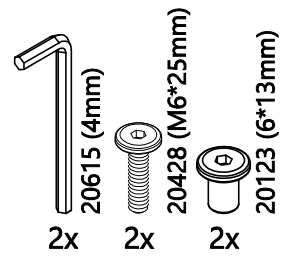

20365 (8*13mm)

4x

20777 (89*31*31mm)

2x

20058 (φ10*30mm)

4x

20015 (5mm)

2x

20378 (M6*20mm)

8x

20639 (14*6*1mm)

8x

20129 (6*12*2mm)

8x

20428 (M6*25mm)

2x

A ser ensamblado por un adulto

Not Included

Non Inclus

No Incluido

-  **X** 20378 (M6*20mm)
-  **X** 20428 (M6*25mm)
-  20006 (M8*60mm) 4x
-  20358 (φM8*17mm) 4x
-  **X** 20124 (M6*30mm)

- 
 4x
 20378 (M6*20mm)
- 
~~4x~~
~~20428 (M6*25mm)~~
- 
 4x
 20639 (14*6*1mm)
- 
 4x
 20129 (6*12*2mm)
- 
 2x
 20999 (89*31*31mm)

- 
20378 (M6*20mm)
4x
- X**
20428 (M6*25mm)
- 
20639 (14*6*1mm)
4x
- 
20129 (6*12*2mm)
4x

ENGLISH

Thank you for your purchase. We hope you and your kids will love it!
Please keep these assembly instructions for future reference.