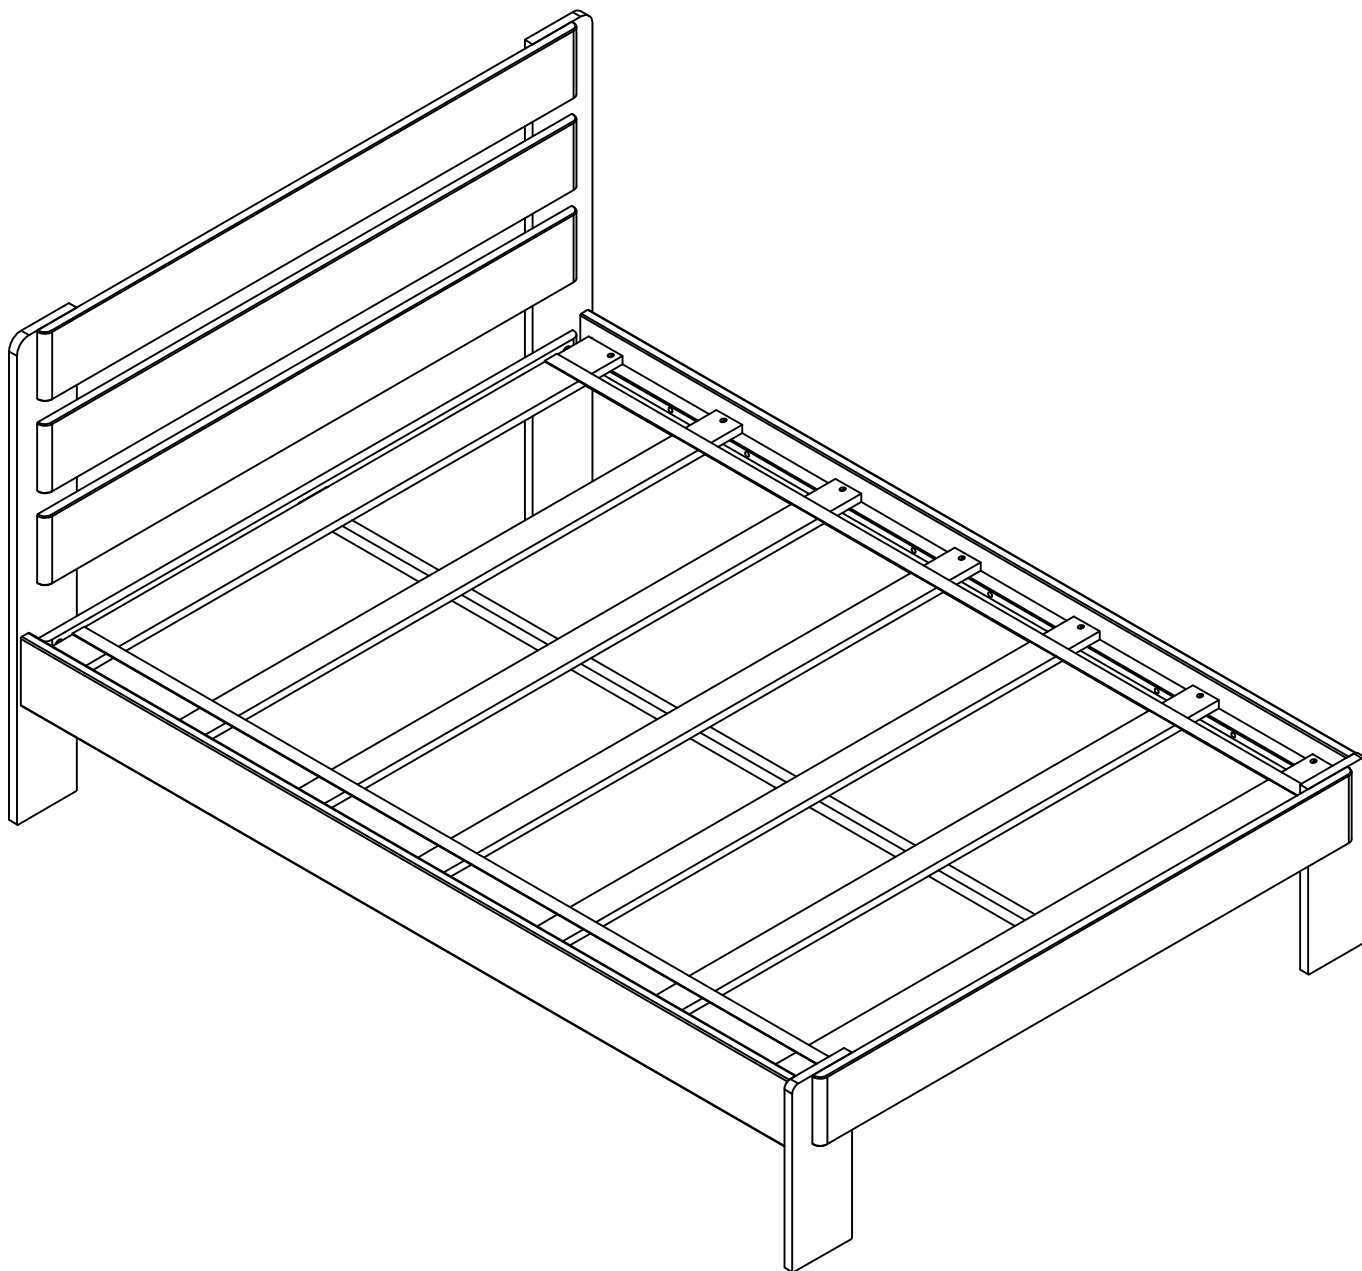

ATTENTION

PLEASE READ BEFORE OPENING + ASSEMBLING

WE STAND BEHIND OUR PRODUCTS 100%

YOUR SATISFACTION IS OUR #1 GOAL.

WE ARE HAPPY TO HELP!

FULL BED, PLANK
LITS DOUBLE EN PLANCHE DE BOIS
CAMA FULL, CABECERO DE TABLÓN

20365 (8*13mm)

4x

20777 (89*31*31mm)

2x

20058 (φ10*30mm)

4x

20015 (5mm)

2x