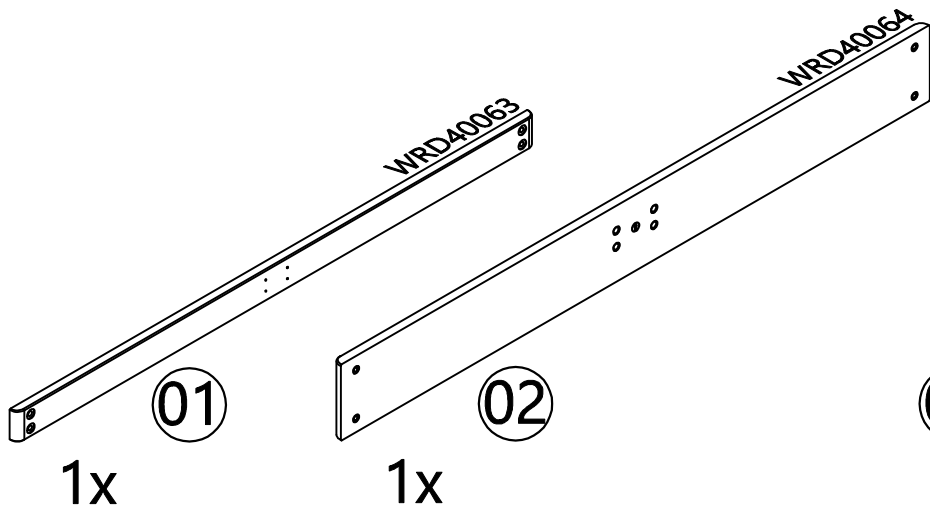

ATTENTION

PLEASE READ BEFORE OPENING + ASSEMBLING

WE STAND BEHIND OUR PRODUCTS 100%

YOUR SATISFACTION IS OUR #1 GOAL.

WE ARE HAPPY TO HELP!

FULL BED, PLANK
LITS DOUBLE EN PLANCHE DE BOIS
CAMA FULL, CABECERO DE TABLÓN

20006 (M8*60mm)

4x

20358 (M8*17mm)

4x

20124 (M6*30mm)

16x

20792 (M8*30mm)

8x

20365 (8*13mm)

4x

20777 (89*31*31mm)

2x

20058 (φ10*30mm)

4x

20015 (5mm)

2x

20615 (4mm)

2x

20055 (4*30mm)

14x

20674 (45*76*25mm)

2x

20010 (3*15mm)

8x