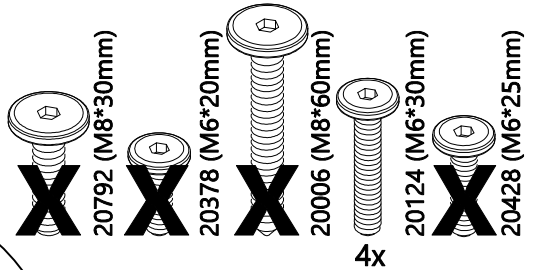

20365 (8*13mm)

4x

20777 (89*31*31mm)

2x

20058 (φ10*30mm)

4x

20015 (5mm)

2x

A ser ensamblado por un adulto

Not Included

Non Inclus

No Incluido

-  **X** 20378 (M6*20mm)
-  **X** 20428 (M6*25mm)
-  20006 (M8*60mm) 4x
-  20358 (φM8*17mm) 4x
-  **X** 20124 (M6*30mm)

- 
 4x
 20378 (M6*20mm)
- 
~~4x~~
~~20428 (M6*25mm)~~
- 
 4x
 20639 (14*6*1mm)
- 
 4x
 20129 (6*12*2mm)
- 
 2x
 20999 (89*31*31mm)

- 
20378 (M6*20mm)
4x
- X**
20428 (M6*25mm)
- 
20639 (14*6*1mm)
4x
- 
20129 (6*12*2mm)
4x

ENGLISH

Thank you for your purchase. We hope you and your kids will love it!
Please keep these assembly instructions for future reference.