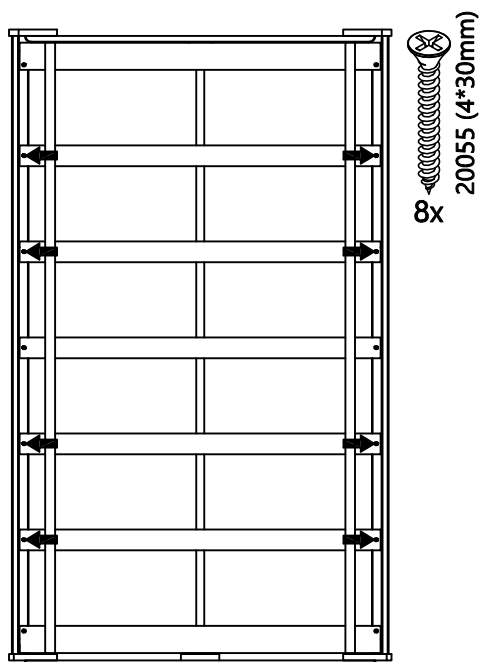

A ser ensamblado por un adulto

Not Included

Non Inclus

No Incluido

-  **X** 20378 (M6*20mm)
-  **X** 20428 (M6*25mm)
-  20006 (M8*60mm) 4x
-  20358 (φM8*17mm) 4x
-  **X** 20124 (M6*30mm)

- 
 4x
 20378 (M6*20mm)
- 
~~4x~~
~~20428 (M6*25mm)~~
- 
 4x
 20639 (14*6*1mm)
- 
 4x
 20129 (6*12*2mm)
- 
 2x
 20999 (89*31*31mm)

- 
20378 (M6*20mm)
4x
- X**
20428 (M6*25mm)
- 
20639 (14*6*1mm)
4x
- 
20129 (6*12*2mm)
4x

ENGLISH

Thank you for your purchase. We hope you and your kids will love it!
Please keep these assembly instructions for future reference.