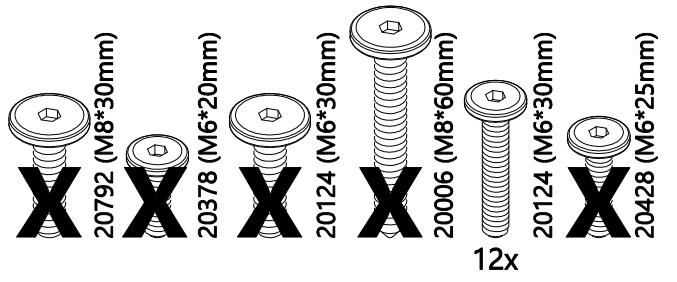

20365 (8*13mm)

4x

20777 (89*31*31mm)

2x

20058 (φ10*30mm)

4x

20015 (5mm)

2x

20378 (M6*20mm)

8x

20639 (14*6*1mm)

8x

20129 (6*12*2mm)

8x

20428 (M6*25mm)

2x

A ser ensamblado por un adulto

Not Included

Non Inclus

No Incluido

-  **X** 20378 (M6*20mm)
-  **X** 20428 (M6*25mm)
-  20006 (M8*60mm) 4x
-  20358 (φM8*17mm) 4x
-  **X** 20124 (M6*30mm)

- 
 4x
 20378 (M6*20mm)
- 
~~4x~~
~~20428 (M6*25mm)~~
- 
 4x
 20639 (14*6*1mm)
- 
 4x
 20129 (6*12*2mm)
- 
 2x
 20999 (89*31*31mm)

- 
20378 (M6*20mm)
4x
- X**
20428 (M6*25mm)
- 
20639 (14*6*1mm)
4x
- 
20129 (6*12*2mm)
4x

ENGLISH

Thank you for your purchase. We hope you and your kids will love it!
Please keep these assembly instructions for future reference.